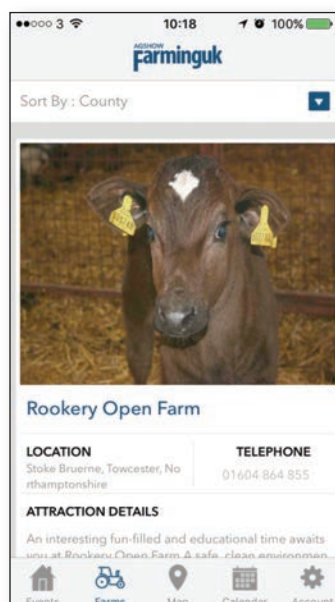

AG-SHOW app

Discover countryside events and rural attractions across the UK and near you.

Get show information at your fingertips and never miss an upcoming event. Gain easy access to all your favourite shows, discover new ones, and see event information from your phone. Find something to do - country shows, farming events, rural attractions, conferences, free events and loads more - right in the palm of your hand. Favourite an event or show which catches your eye, keep track of it using the calendar so you never miss anything of interest!

With AgShow you can:

- Discover popular events happening around you
- Find a rural attraction near you for the perfect family day out
- Check out upcoming events for this week, the weekend and beyond
- Gain access to all the information you need to make the perfect trip
- Check the map out to see a birdseye view of local events and attractions
- Add your show/event favourites to the AgShow calendar

Call Mark on 01484 400666 to discuss sponsorship opportunities