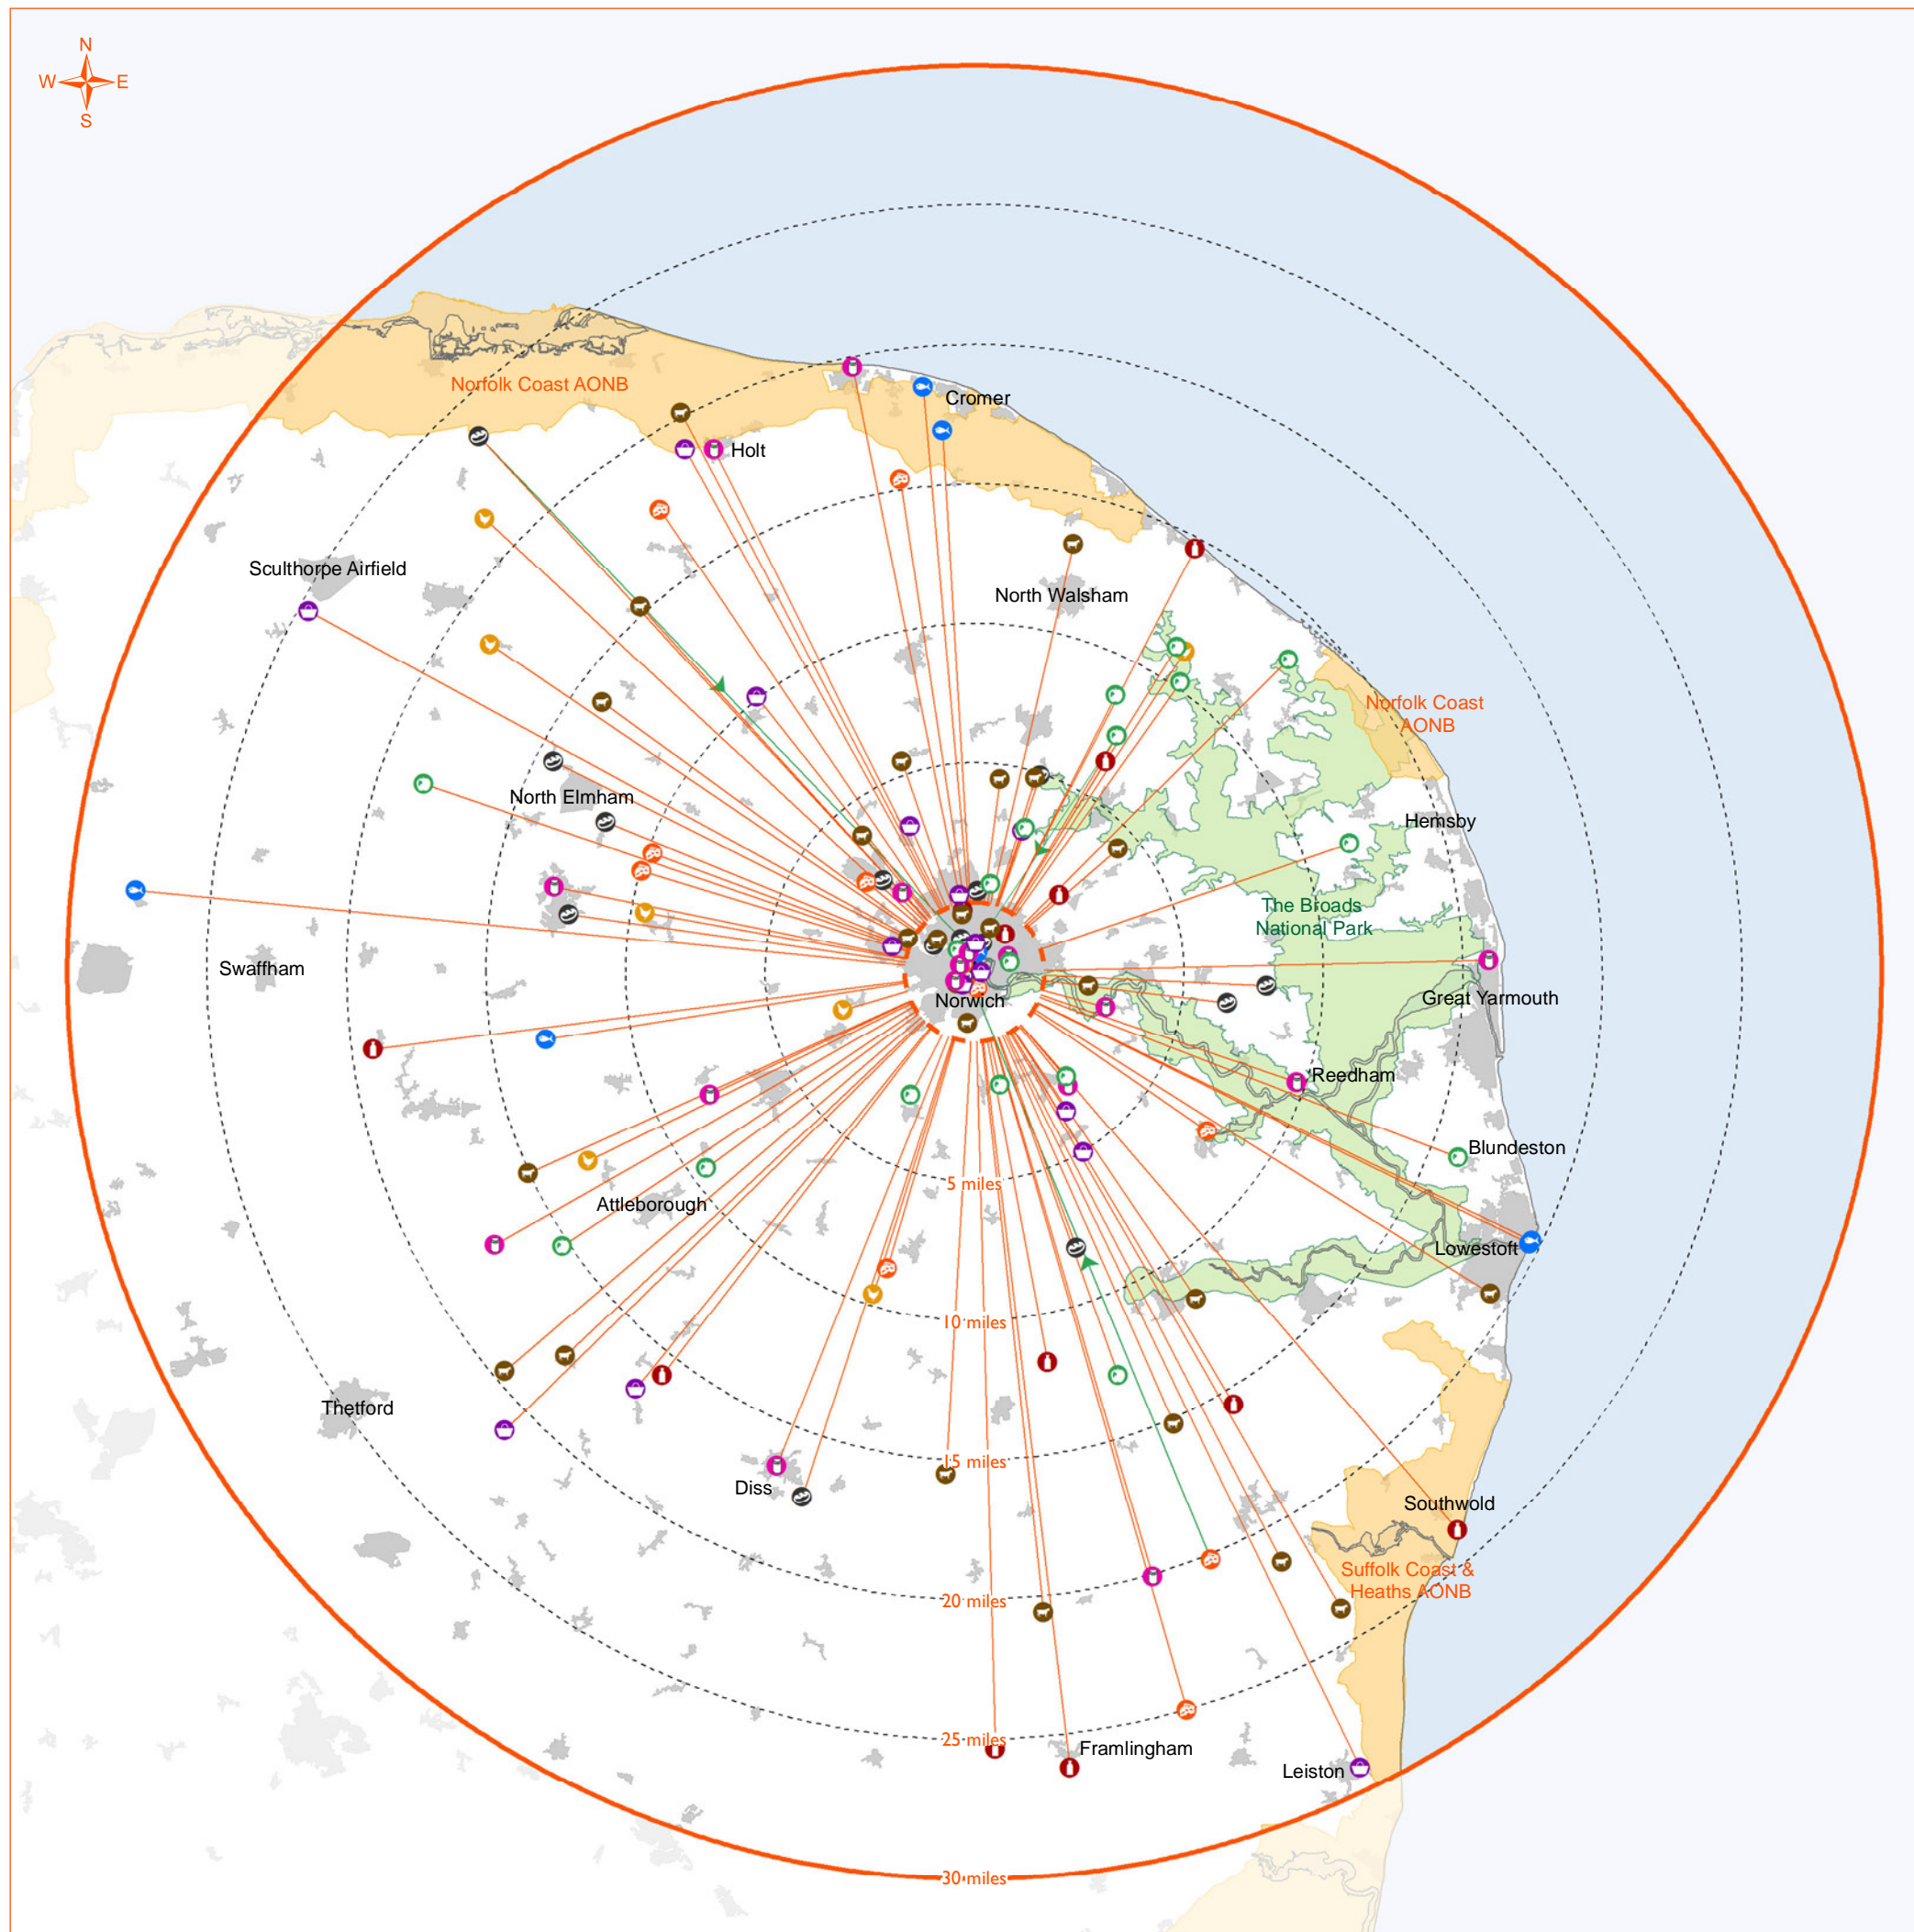

[Back to national map](#)

Core study area and location of main local food outlets in Penrith

Local supply chain into Darlington

Key

- Local food producers
- Meat/Processed meat
 - Fruit/Vegetables
 - Dairy
 - Other
 - Cereals
 - Eggs
 - Fish/Shellfish
 - Drinks
 - Preserves
 - Baked goods
- Supply chain links
- Supply chain links
 - Multistage supply chain link
- Boundaries and Landmarks
- Boundary of core study area
 - Boundary of local food supply area
 - Area of Outstanding Natural Beauty (AONB)
 - National Park
 - Settlements

- Supply chain links
- Boundary of core study area
- Boundary of local food supply area
- Area of Outstanding Natural Beauty (AONB)
- National Park
- Settlements

[Back to national map](#)

Core study area and location of main local food outlets in Sheffield

Supply chain links

Multistage supply chain link

Boundary of core study area

Boundary of local food supply area

Area of Outstanding Natural Beauty (AONB)

National Park

Settlements

[Back to national map](#)

Core study area and location of main local food outlets in Norwich

Local supply chain into Ely

- Key**
- Local food producers
- Meat/Processed meat
 - Cereals
 - Dairy
 - Fruit/Vegetables
 - Eggs
 - Fish/Shellfish
 - Drinks
 - Preserves
 - Baked goods
 - Other
- Supply chain links
- Multistage supply chain link
 - Boundary of core study area
 - Boundary of local food supply area
 - Area of Outstanding Natural Beauty (AONB)
 - National Park
 - Settlements