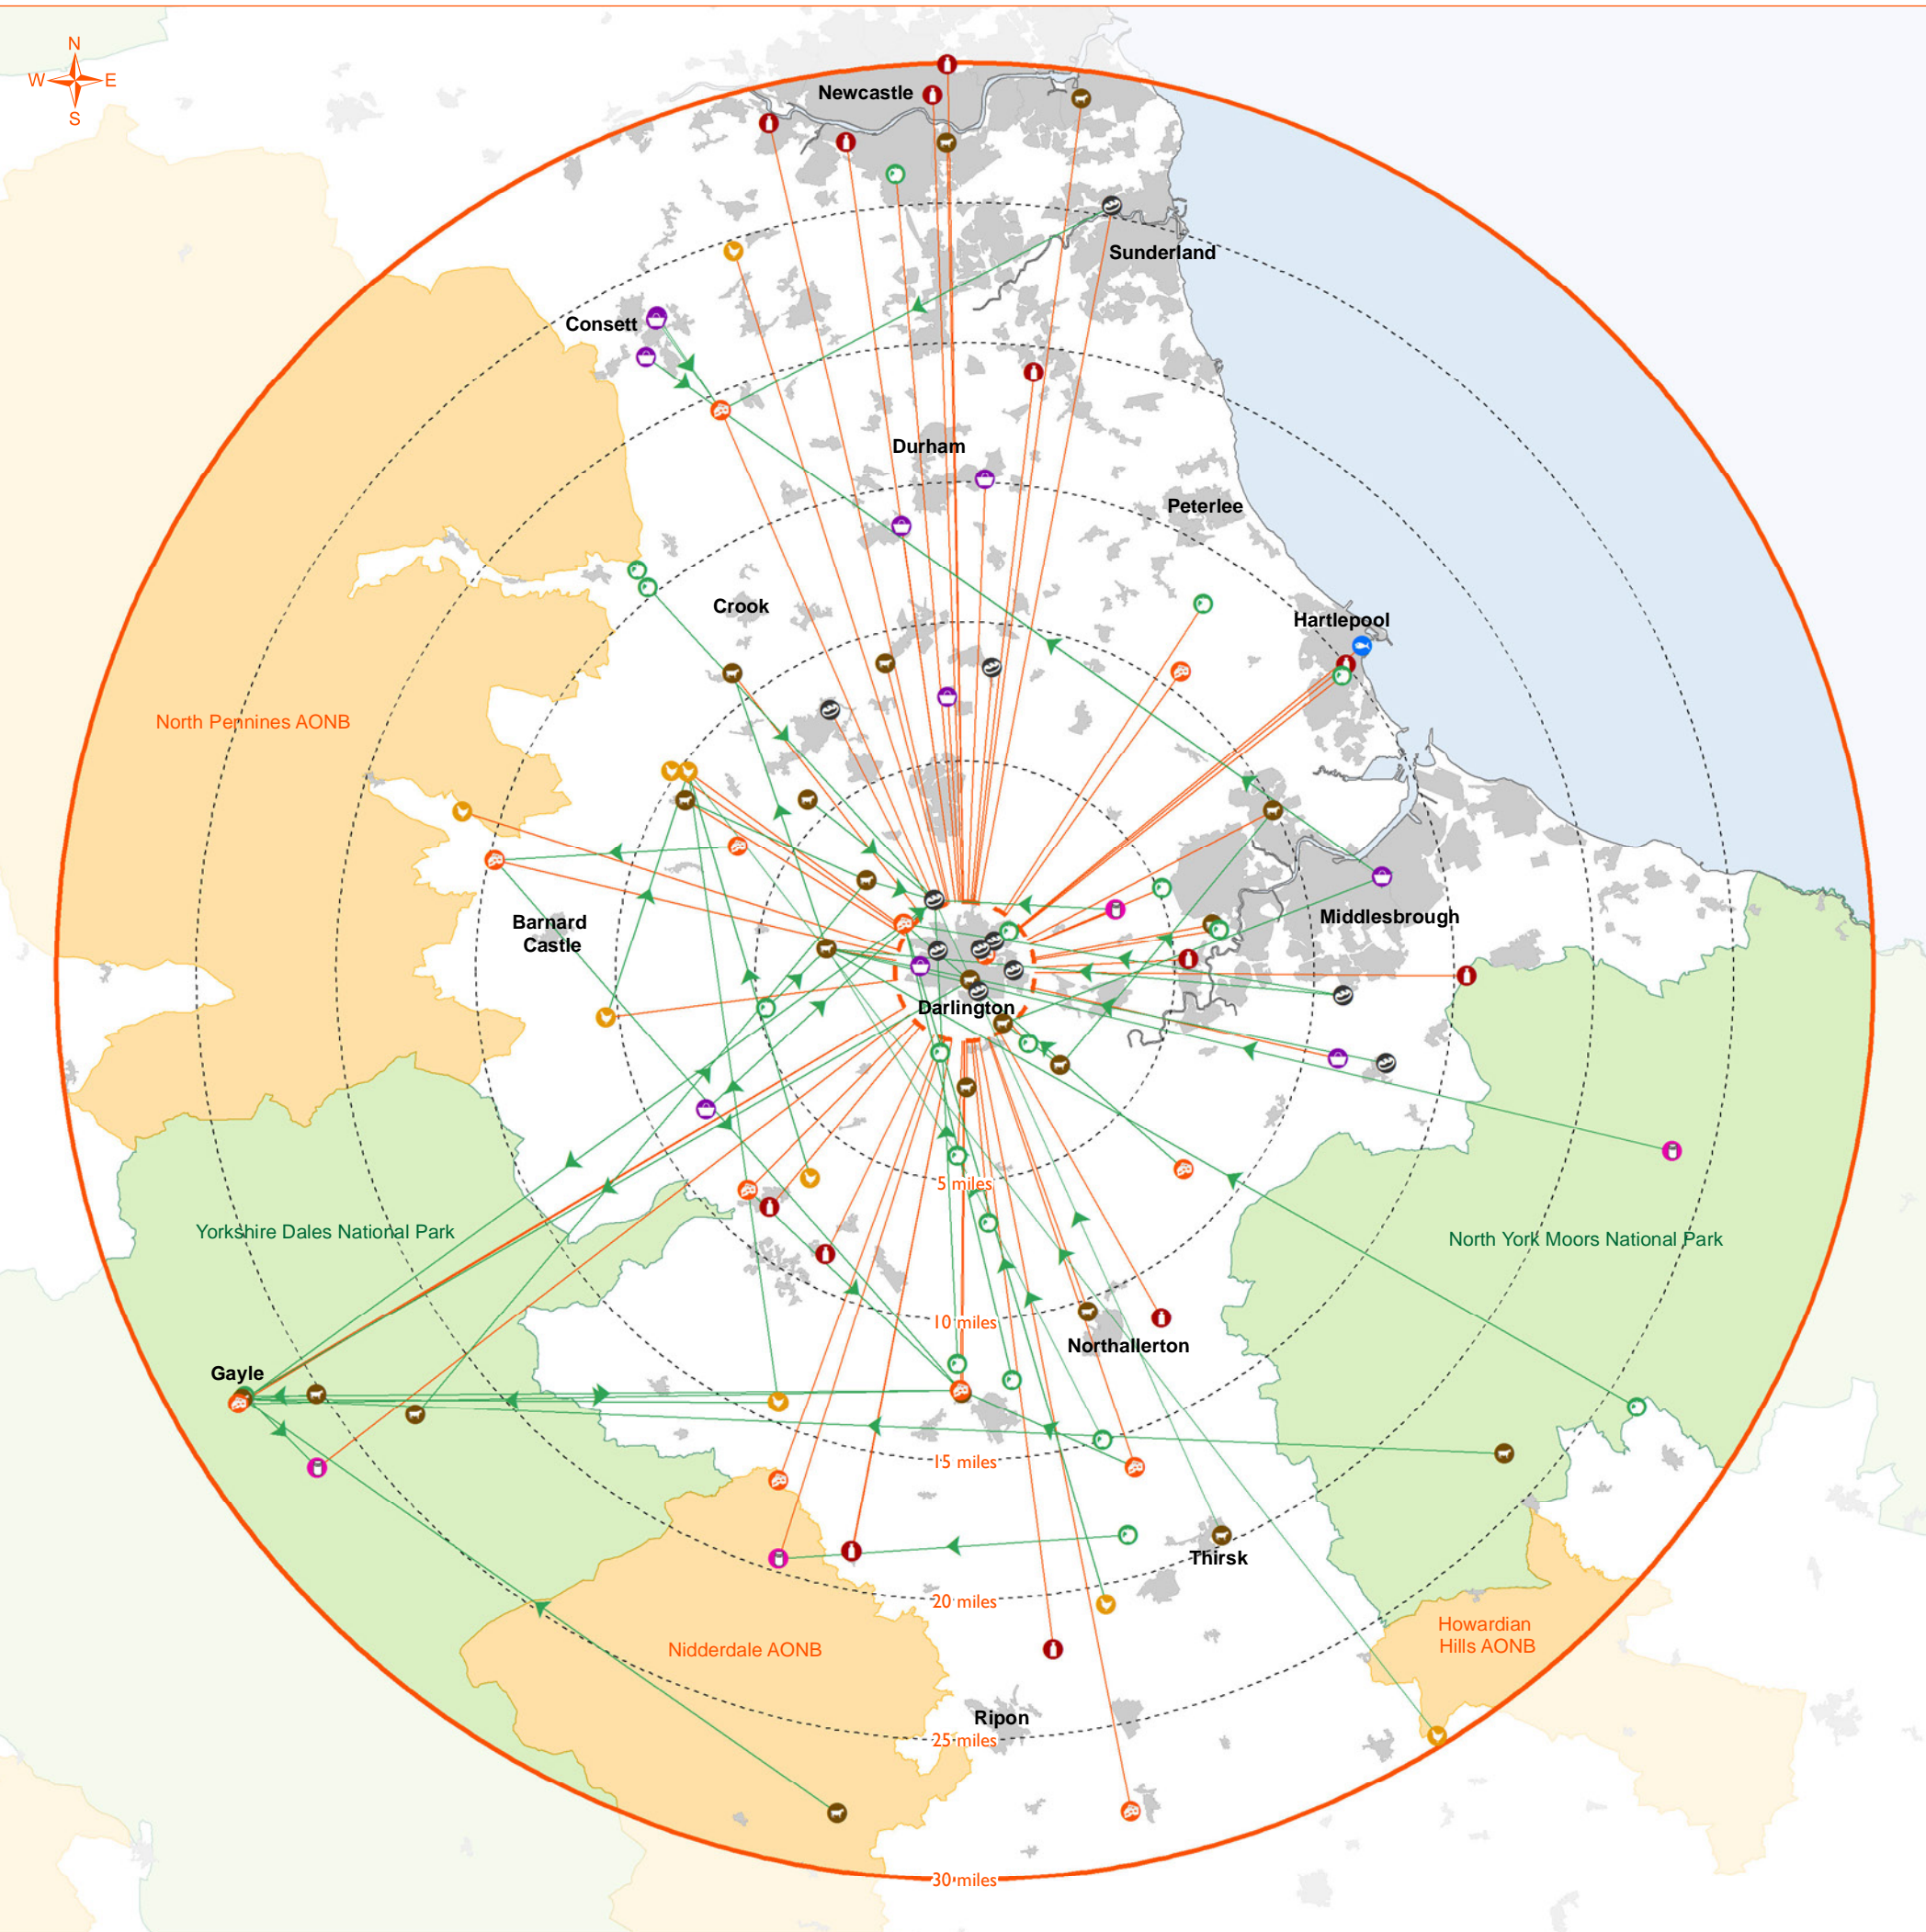

- Meat/Processed meat
- Cereals
- Dairy
- Fruit/Vegetables
- Eggs
- Fish/Shellfish
- Drinks
- Preserves
- Baked goods
- Other

- Supply chain links
- Multistage supply chain link
- Boundary of core study area
- Boundary of local food supply area
- Area of Outstanding Natural Beauty (AONB)
- National Park
- Settlements

[Back to national map](#)

Core study area and location of main local food outlets in Penrith

Local supply chain into Darlington

Key

- Local food producers
- Meat/Processed meat
 - Fruit/Vegetables
 - Dairy
 - Other
 - Cereals
 - Eggs
 - Fish/Shellfish
 - Drinks
 - Preserves
 - Baked goods
- Supply chain links
- Supply chain links
 - Multistage supply chain link
- Boundaries and Landmarks
- Boundary of core study area
 - Boundary of local food supply area
 - Area of Outstanding Natural Beauty (AONB)
 - National Park
 - Settlements

[Back to national map](#)

Core study area and location of main local food outlets in Darlington

Local supply chain into Otley

Key

Local food producers

- Meat/Processed meat
- Cereals
- Dairy
- Fruit/Vegetables
- Eggs
- Fish/Shellfish
- Drinks
- Preserves
- Baked goods
- Other

- Supply chain links
- Multistage supply chain link
- Boundary of core study area
- Boundary of local food supply area
- Area of Outstanding Natural Beauty (AONB)
- National Park
- Settlements

[Back to national map](#)