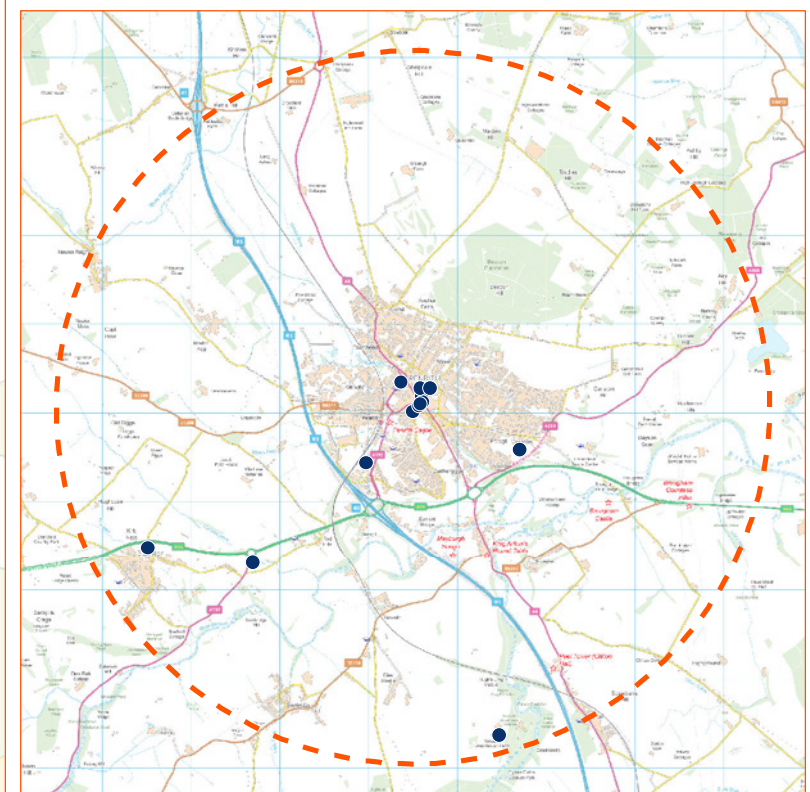

- Meat/Processed meat
- Cereals
- Dairy
- Fruit/Vegetables
- Eggs
- Fish/Shellfish
- Drinks
- Preserves
- Baked goods
- Other

Supply chain links

Multistage supply chain link

Boundary of core study area

Boundary of local food supply area

Area of Outstanding Natural Beauty (AONB)

National Park

Settlements

[Back to national map](#)

Core study area and location of main local food outlets in Hexham

Local supply chain into Penrith

Key

Local food producers

- Meat/Processed meat
- Cereals
- Dairy
- Fruit/Vegetables
- Eggs
- Fish/Shellfish
- Drinks
- Preserves
- Baked goods
- Other

- Supply chain links
- Multistage supply chain link
- Boundary of core study area
- Boundary of local food supply area
- Area of Outstanding Natural Beauty (AONB)
- National Park
- Settlements

[Back to national map](#)

Core study area and location of main local food outlets in Penrith

Local supply chain into Darlington

Key

- Local food producers
- Meat/Processed meat
 - Fruit/Vegetables
 - Dairy
 - Other
 - Cereals
 - Eggs
 - Fish/Shellfish
 - Drinks
 - Preserves
 - Baked goods
- Supply chain links
- Supply chain links
 - Multistage supply chain link
- Boundaries and Landmarks
- Boundary of core study area
 - Boundary of local food supply area
 - Area of Outstanding Natural Beauty (AONB)
 - National Park
 - Settlements