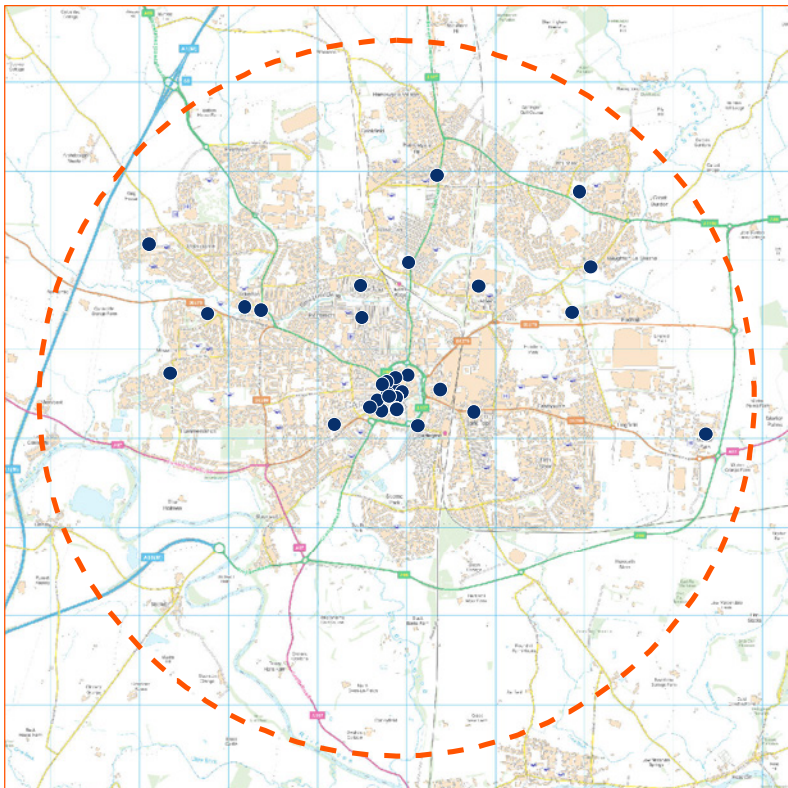

- Meat/Processed meat
- Cereals
- Dairy
- Fruit/Vegetables
- Eggs
- Fish/Shellfish
- Drinks
- Preserves
- Baked goods
- Other

- Supply chain links
- Multistage supply chain link
- Boundary of core study area
- Boundary of local food supply area
- Area of Outstanding Natural Beauty (AONB)
- National Park
- Settlements

[Back to national map](#)

Core study area and location of main local food outlets in Penrith

Local supply chain into Darlington

Key

- Local food producers
- Meat/Processed meat
 - Fruit/Vegetables
 - Dairy
 - Other
 - Cereals
 - Eggs
 - Fish/Shellfish
 - Drinks
 - Preserves
 - Baked goods
- Supply chain links
- Supply chain links
 - Multistage supply chain link
- Boundaries and Landmarks
- Boundary of core study area
 - Boundary of local food supply area
 - Area of Outstanding Natural Beauty (AONB)
 - National Park
 - Settlements

[Back to national map](#)

Core study area and location of main local food outlets in Darlington

Local supply chain into Otley

Key

Local food producers

- Meat/Processed meat
- Cereals
- Dairy
- Fruit/Vegetables
- Eggs
- Fish/Shellfish
- Drinks
- Preserves
- Baked goods
- Other

- Supply chain links
- Multistage supply chain link
- Boundary of core study area
- Boundary of local food supply area
- Area of Outstanding Natural Beauty (AONB)
- National Park
- Settlements

[Back to national map](#)