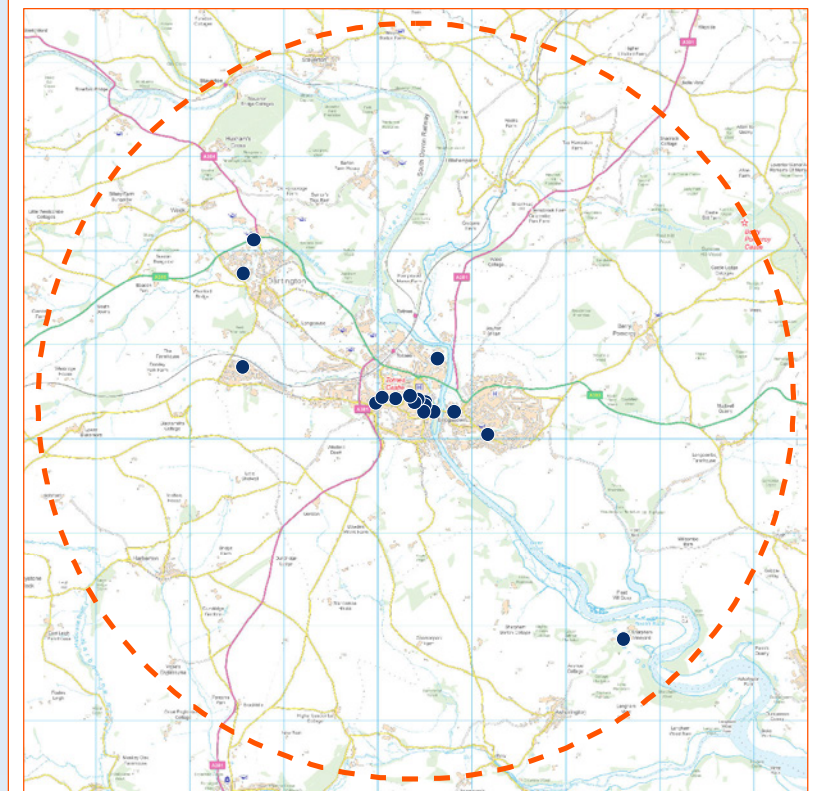

[Back to national map](#)

Core study area and location of main local food outlets in Penrith

Local supply chain into Darlington

Key

- Local food producers
- Meat/Processed meat
 - Fruit/Vegetables
 - Dairy
 - Other
 - Cereals
 - Eggs
 - Fish/Shellfish
 - Drinks
 - Preserves
 - Baked goods
- Supply chain links
- Supply chain links
 - Multistage supply chain link
- Boundaries and Landmarks
- Boundary of core study area
 - Boundary of local food supply area
 - Area of Outstanding Natural Beauty (AONB)
 - National Park
 - Settlements

- Supply chain links
- Boundary of core study area
- Boundary of local food supply area
- Area of Outstanding Natural Beauty (AONB)
- National Park
- Settlements

[Back to national map](#)

Core study area and location of main local food outlets in Hastings

Local supply chain into Totnes

Key

Local food producers

- Meat/Processed meat
- Cereals
- Dairy
- Fruit/Vegetables
- Eggs
- Fish/Shellfish
- Drinks
- Preserves
- Baked goods
- Other

- Boundary of core study area
- Boundary of local food supply area

[Back to national map](#)

Core study area and location of main local food outlets in Totnes