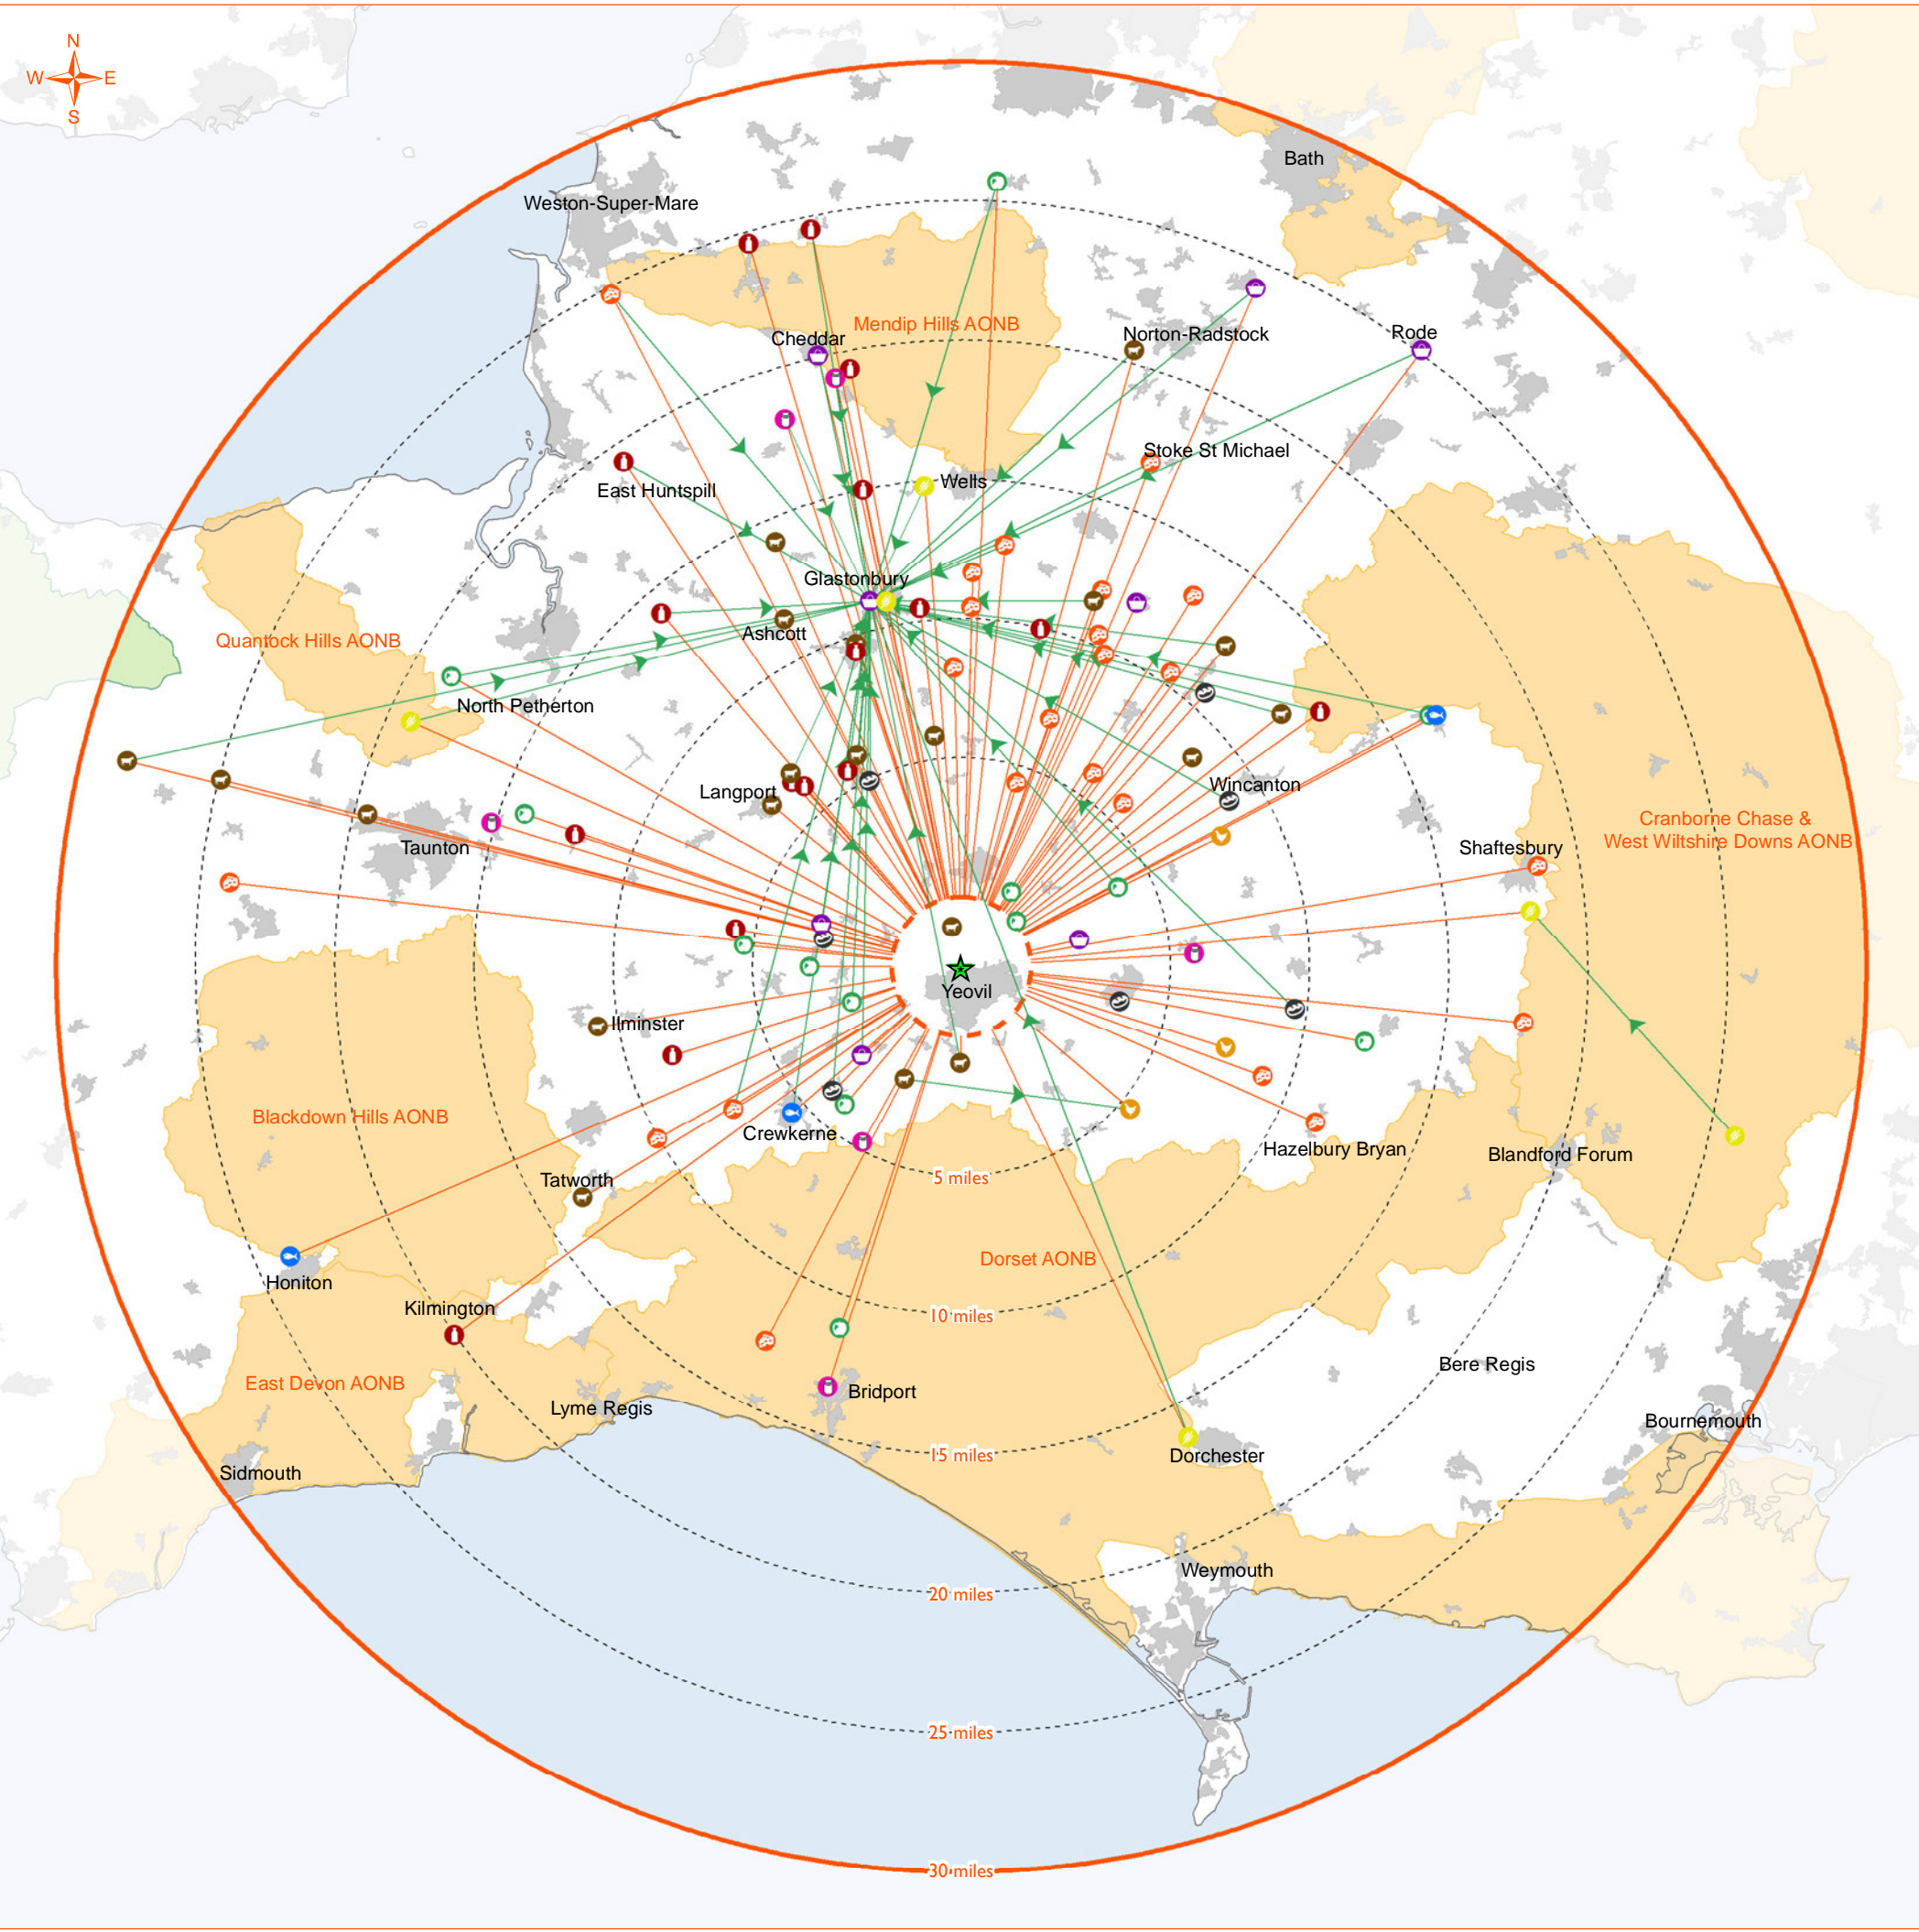

[Back to national map](#)

Core study area and location of main local food outlets in Penrith

Local supply chain into Darlington

Key

- Local food producers
- Meat/Processed meat
 - Fruit/Vegetables
 - Dairy
 - Other
 - Cereals
 - Eggs
 - Fish/Shellfish
 - Drinks
 - Preserves
 - Baked goods
- Supply chain links
- Supply chain links
 - Multistage supply chain link
- Boundaries and Landmarks
- Boundary of core study area
 - Boundary of local food supply area
 - Area of Outstanding Natural Beauty (AONB)
 - National Park
 - Settlements

- Supply chain links
- Boundary of core study area
- Boundary of local food supply area
- Area of Outstanding Natural Beauty (AONB)
- National Park
- Settlements

[Back to national map](#)

Core study area and location of main local food outlets in Sheffield

[Back to national map](#)

Core study area and location of main local food outlets in Haslemere

Local supply chain into Yeovil

Key

- Local food producers
- Meat/Processed meat
 - Cereals
 - Dairy
 - Fruit/Vegetables
 - Eggs
 - Fish/Shellfish
 - Drinks
 - Preserves
 - Baked goods
 - Other
- Supply chain links
- Multistage supply chain link
 - Boundary of core study area
 - Boundary of local food supply area
 - Area of Outstanding Natural Beauty (AONB)
 - National Park
 - Settlements

- Supply chain links
- Boundary of core study area
- Boundary of local food supply area
- Area of Outstanding Natural Beauty (AONB)
- National Park
- Settlements

[Back to national map](#)

Core study area and location of main local food outlets in Hastings