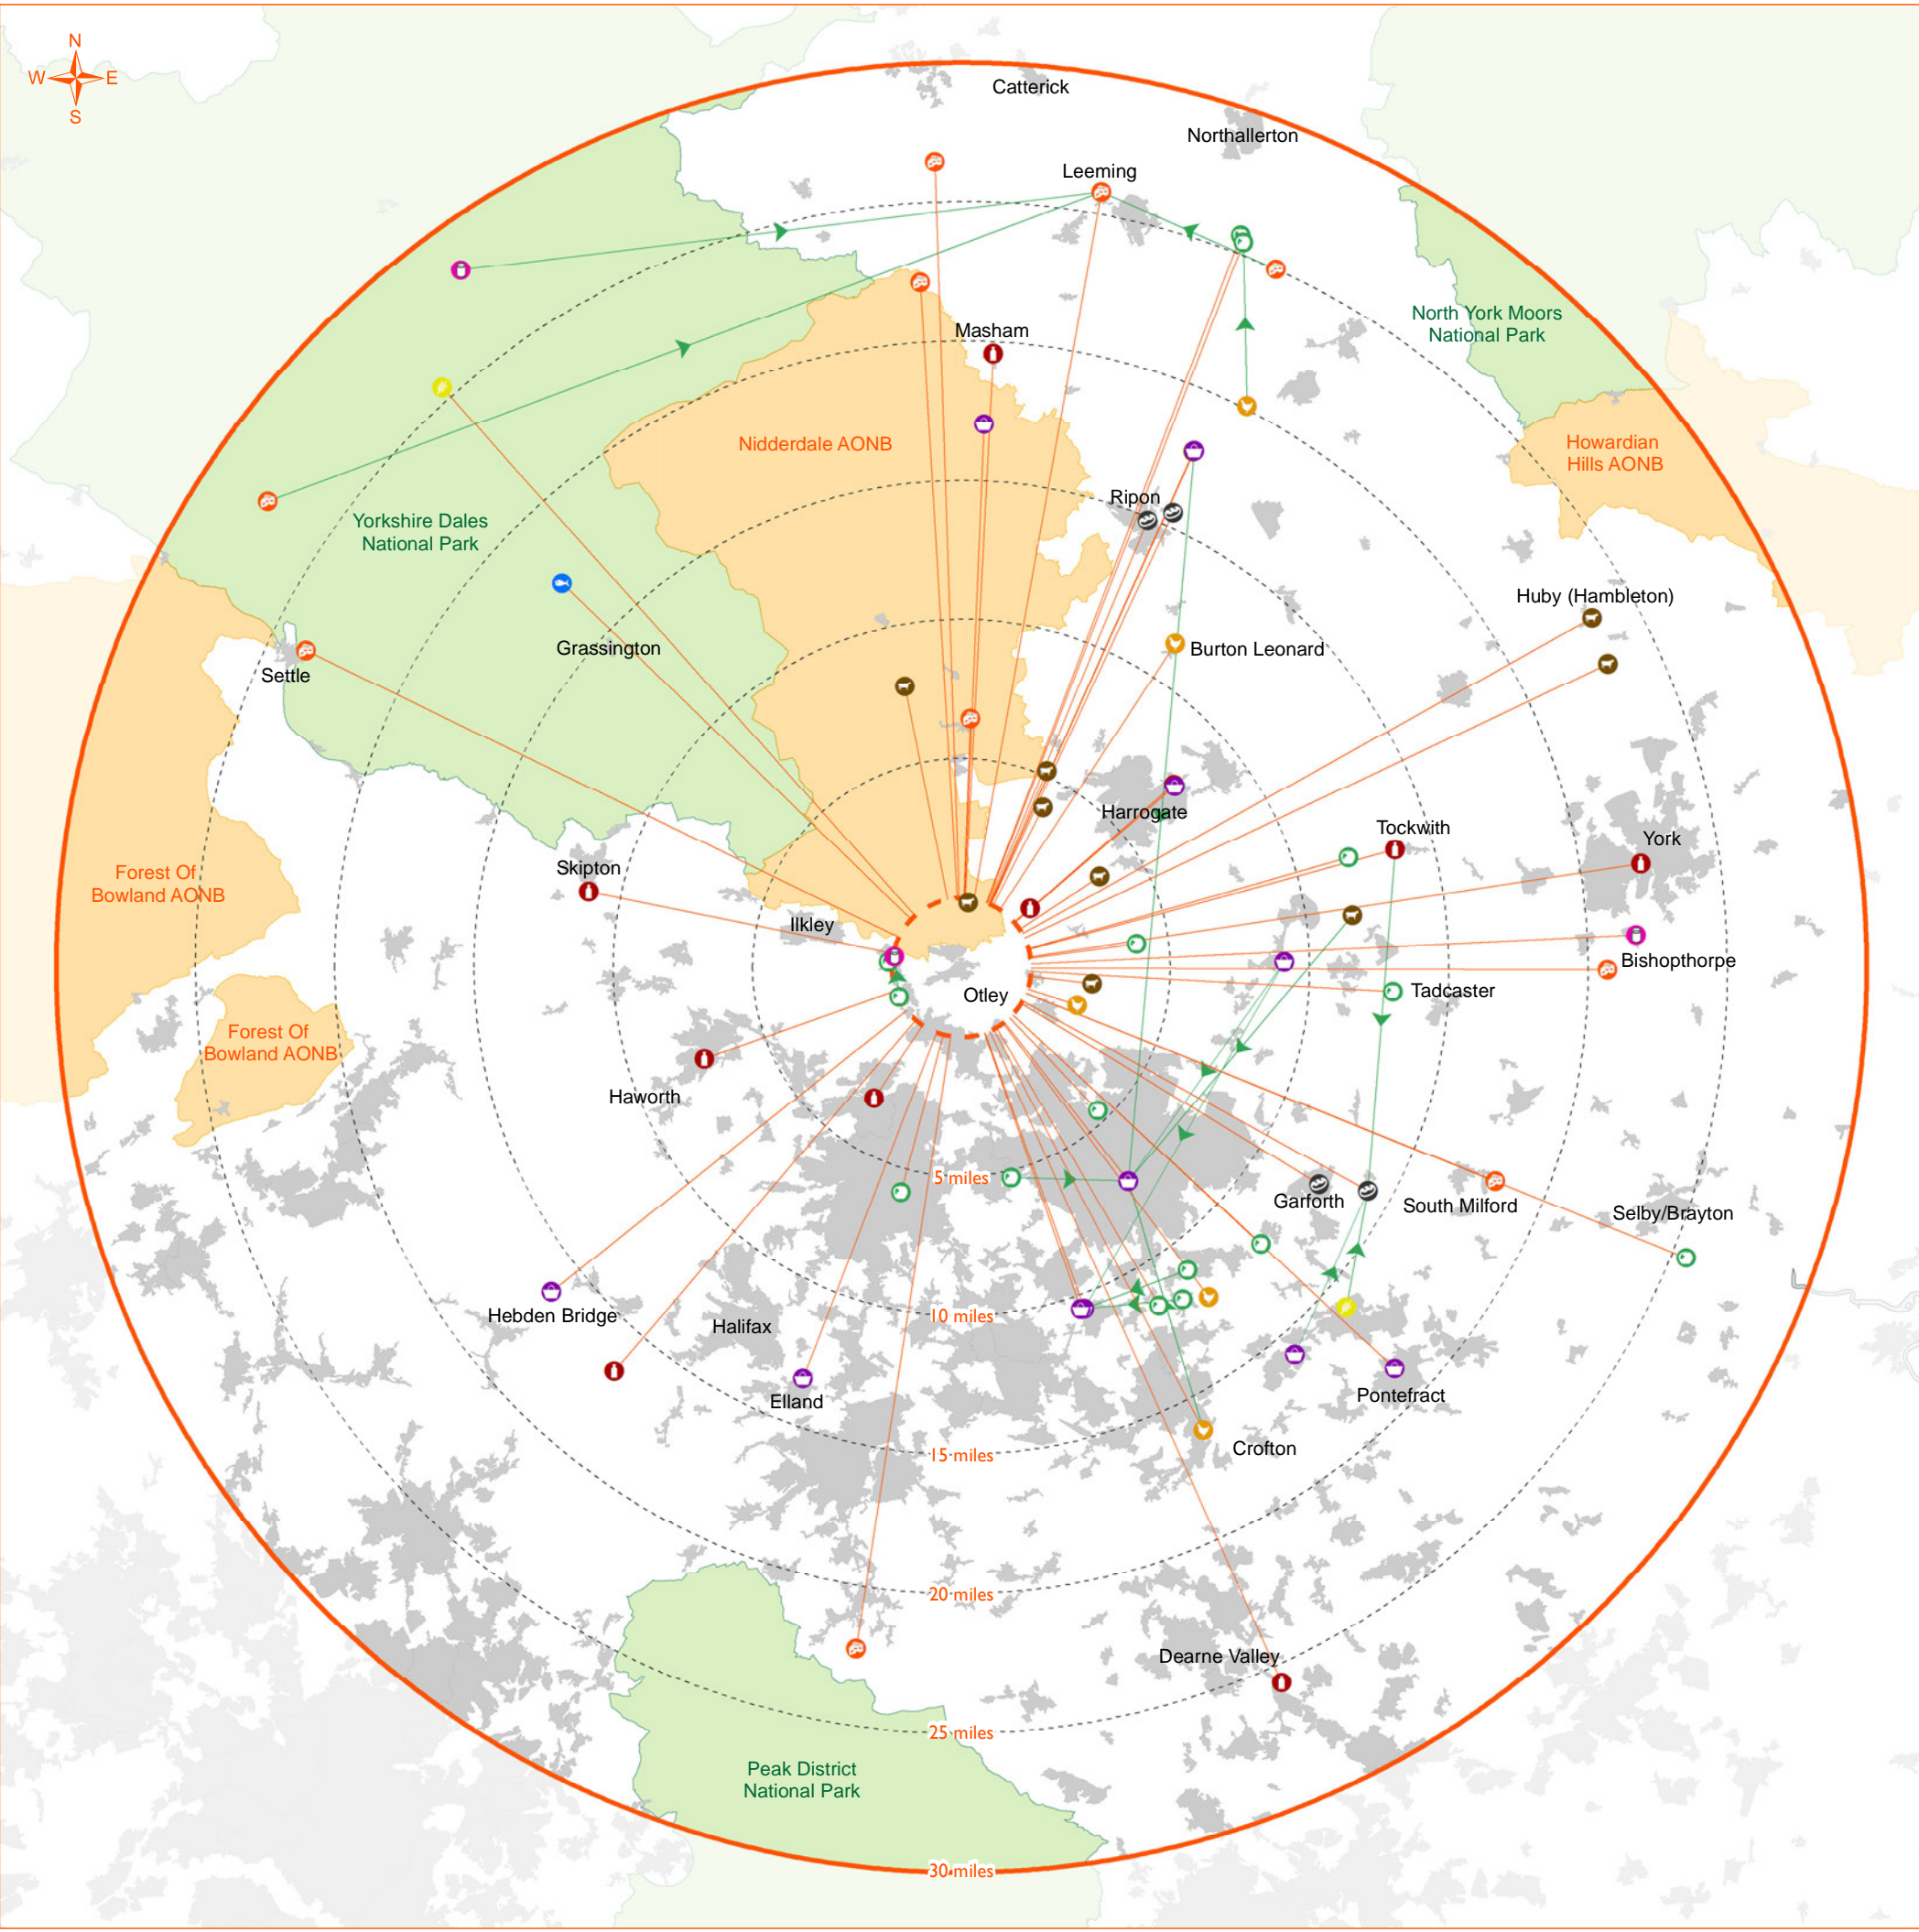

[Back to national map](#)

Core study area and location of main local food outlets in Penrith

Local supply chain into Darlington

Key

- Local food producers
- Meat/Processed meat
 - Fruit/Vegetables
 - Dairy
 - Other
 - Cereals
 - Eggs
 - Fish/Shellfish
 - Drinks
 - Preserves
 - Baked goods
- Supply chain links
- Supply chain links
 - Multistage supply chain link
- Boundaries and Landmarks
- Boundary of core study area
 - Boundary of local food supply area
 - Area of Outstanding Natural Beauty (AONB)
 - National Park
 - Settlements

[Back to national map](#)

Core study area and location of main local food outlets in Darlington

Local supply chain into Otley

Key

Local food producers

- Meat/Processed meat
- Cereals
- Dairy
- Fruit/Vegetables
- Eggs
- Fish/Shellfish
- Drinks
- Preserves
- Baked goods
- Other

- Supply chain links
- Multistage supply chain link
- Boundary of core study area
- Boundary of local food supply area
- Area of Outstanding Natural Beauty (AONB)
- National Park
- Settlements

[Back to national map](#)

Supply chain links

- Multistage supply chain link
- Boundary of core study area
- Boundary of local food supply area
- Area of Outstanding Natural Beauty (AONB)
- National Park
- Settlements

[Back to national map](#)