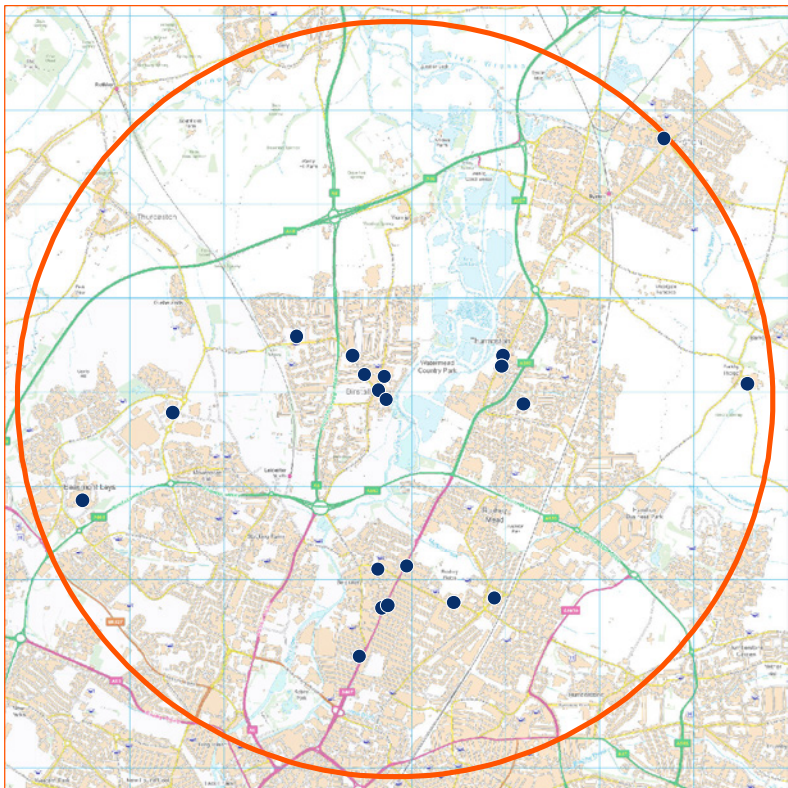

— Supply chain links

→ Multistage supply chain link

--- Boundary of core study area

○ Boundary of local food supply area

Area of Outstanding Natural Beauty (AONB)

National Park

Settlements

[Back to national map](#)

Core study area and location of main local food outlets in Shrewsbury

Local supply chain into Birstall

Key

- Local food producers
- Meat/Processed meat
 - Cereals
 - Dairy
 - Fruit/Vegetables
 - Eggs
 - Fish/Shellfish
 - Drinks
 - Preserves
 - Baked goods
 - Other
- Supply chain links
- Boundary of core study area
- Boundary of local food supply area
- Area of Outstanding Natural Beauty (AONB)
- National Park
- Settlements

[Back to national map](#)

Core study area and location of main local food outlets in Birstall

Local supply chain into Norwich

Key

Local food producers

- Meat/Processed meat
- Cereals
- Dairy
- Fruit/Vegetables
- Eggs
- Fish/Shellfish
- Drinks
- Preserves
- Baked goods
- Other

Supply chain links

Multistage supply chain link

Boundary of core study area

Boundary of local food supply area

Area of Outstanding Natural Beauty (AONB)

National Park

Settlements

[Back to national map](#)