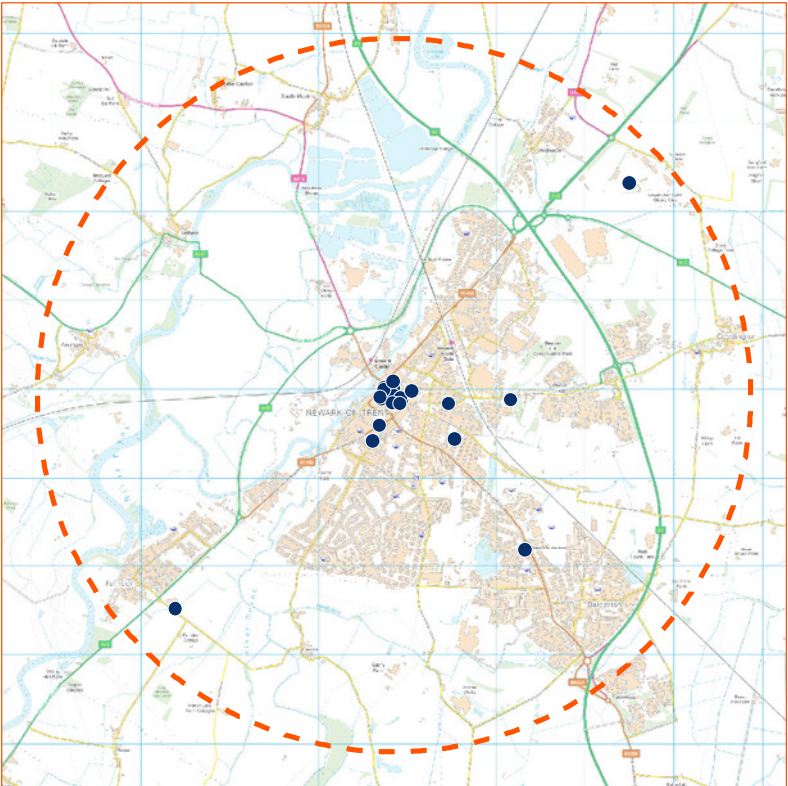

- Supply chain links
- Boundary of core study area
- Boundary of local food supply area
- Area of Outstanding Natural Beauty (AONB)
- National Park
- Settlements

[Back to national map](#)

Core study area and location of main local food outlets in Sheffield

[Back to national map](#)

Core study area and location of main local food outlets in Knutsford

Local supply chain into Newark

Key

- Local food producers
- Meat/Processed meat
 - Cereals
 - Dairy
 - Fruit/Vegetables
 - Eggs
 - Fish/Shellfish
 - Drinks
 - Preserves
 - Baked goods
 - Other
- Supply chain links
- Multistage supply chain link
 - Boundary of core study area
 - Boundary of local food supply area
 - Area of Outstanding Natural Beauty (AONB)
 - National Park
 - Settlements

[Back to national map](#)

Core study area and location of main local food outlets in Newark

Local supply chain into Shrewsbury

Key

Local food producers

-  Meat/Processed meat
-  Cereals
-  Dairy
-  Fruit/Vegetables
-  Eggs
-  Fish/Shellfish
-  Drinks
-  Preserves
-  Baked goods
-  Other

— Supply chain links

→ Multistage supply chain link

--- Boundary of core study area

○ Boundary of local food supply area

Area of Outstanding Natural Beauty (AONB)

National Park

Settlements

[Back to national map](#)