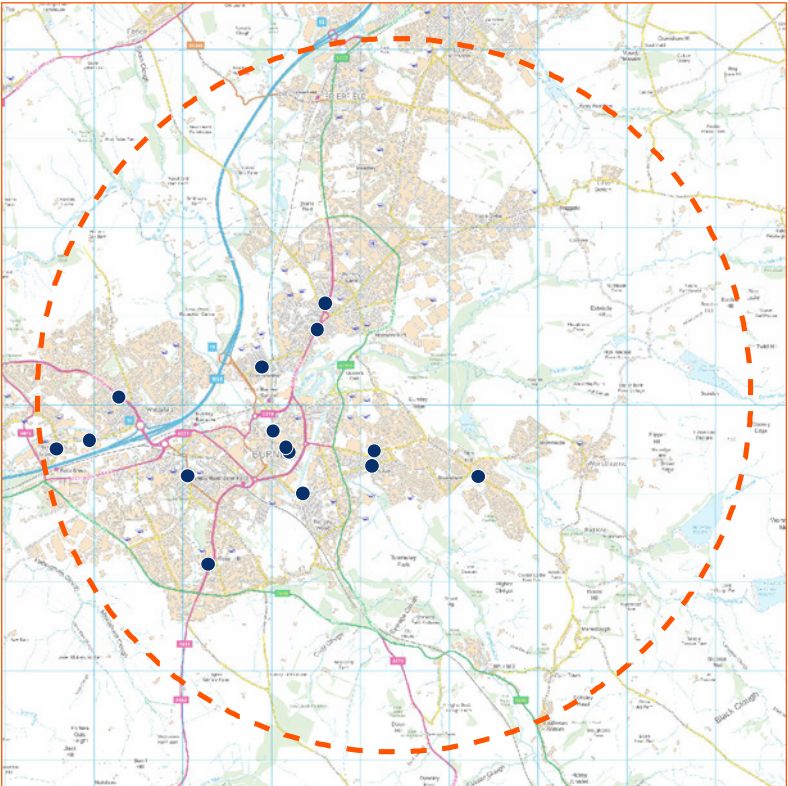

[Back to national map](#)

Core study area and location of main local food outlets in Penrith

Local supply chain into Darlington

Key

- Local food producers
- Meat/Processed meat
 - Fruit/Vegetables
 - Dairy
 - Other
 - Cereals
 - Eggs
 - Fish/Shellfish
 - Drinks
 - Preserves
 - Baked goods
- Supply chain links
- Supply chain links
 - Multistage supply chain link
- Boundaries and Landmarks
- Boundary of core study area
 - Boundary of local food supply area
 - Area of Outstanding Natural Beauty (AONB)
 - National Park
 - Settlements

- Supply chain links
- Multistage supply chain link
- Boundary of core study area
- Boundary of local food supply area
- Area of Outstanding Natural Beauty (AONB)
- National Park
- Settlements

[Back to national map](#)

Supply chain links

- Multistage supply chain link
- Boundary of core study area
- Boundary of local food supply area
- Area of Outstanding Natural Beauty (AONB)
- National Park
- Settlements

[Back to national map](#)

- Supply chain links
- Boundary of core study area
- Boundary of local food supply area
- Area of Outstanding Natural Beauty (AONB)
- National Park
- Settlements

[Back to national map](#)

Core study area and location of main local food outlets in Sheffield