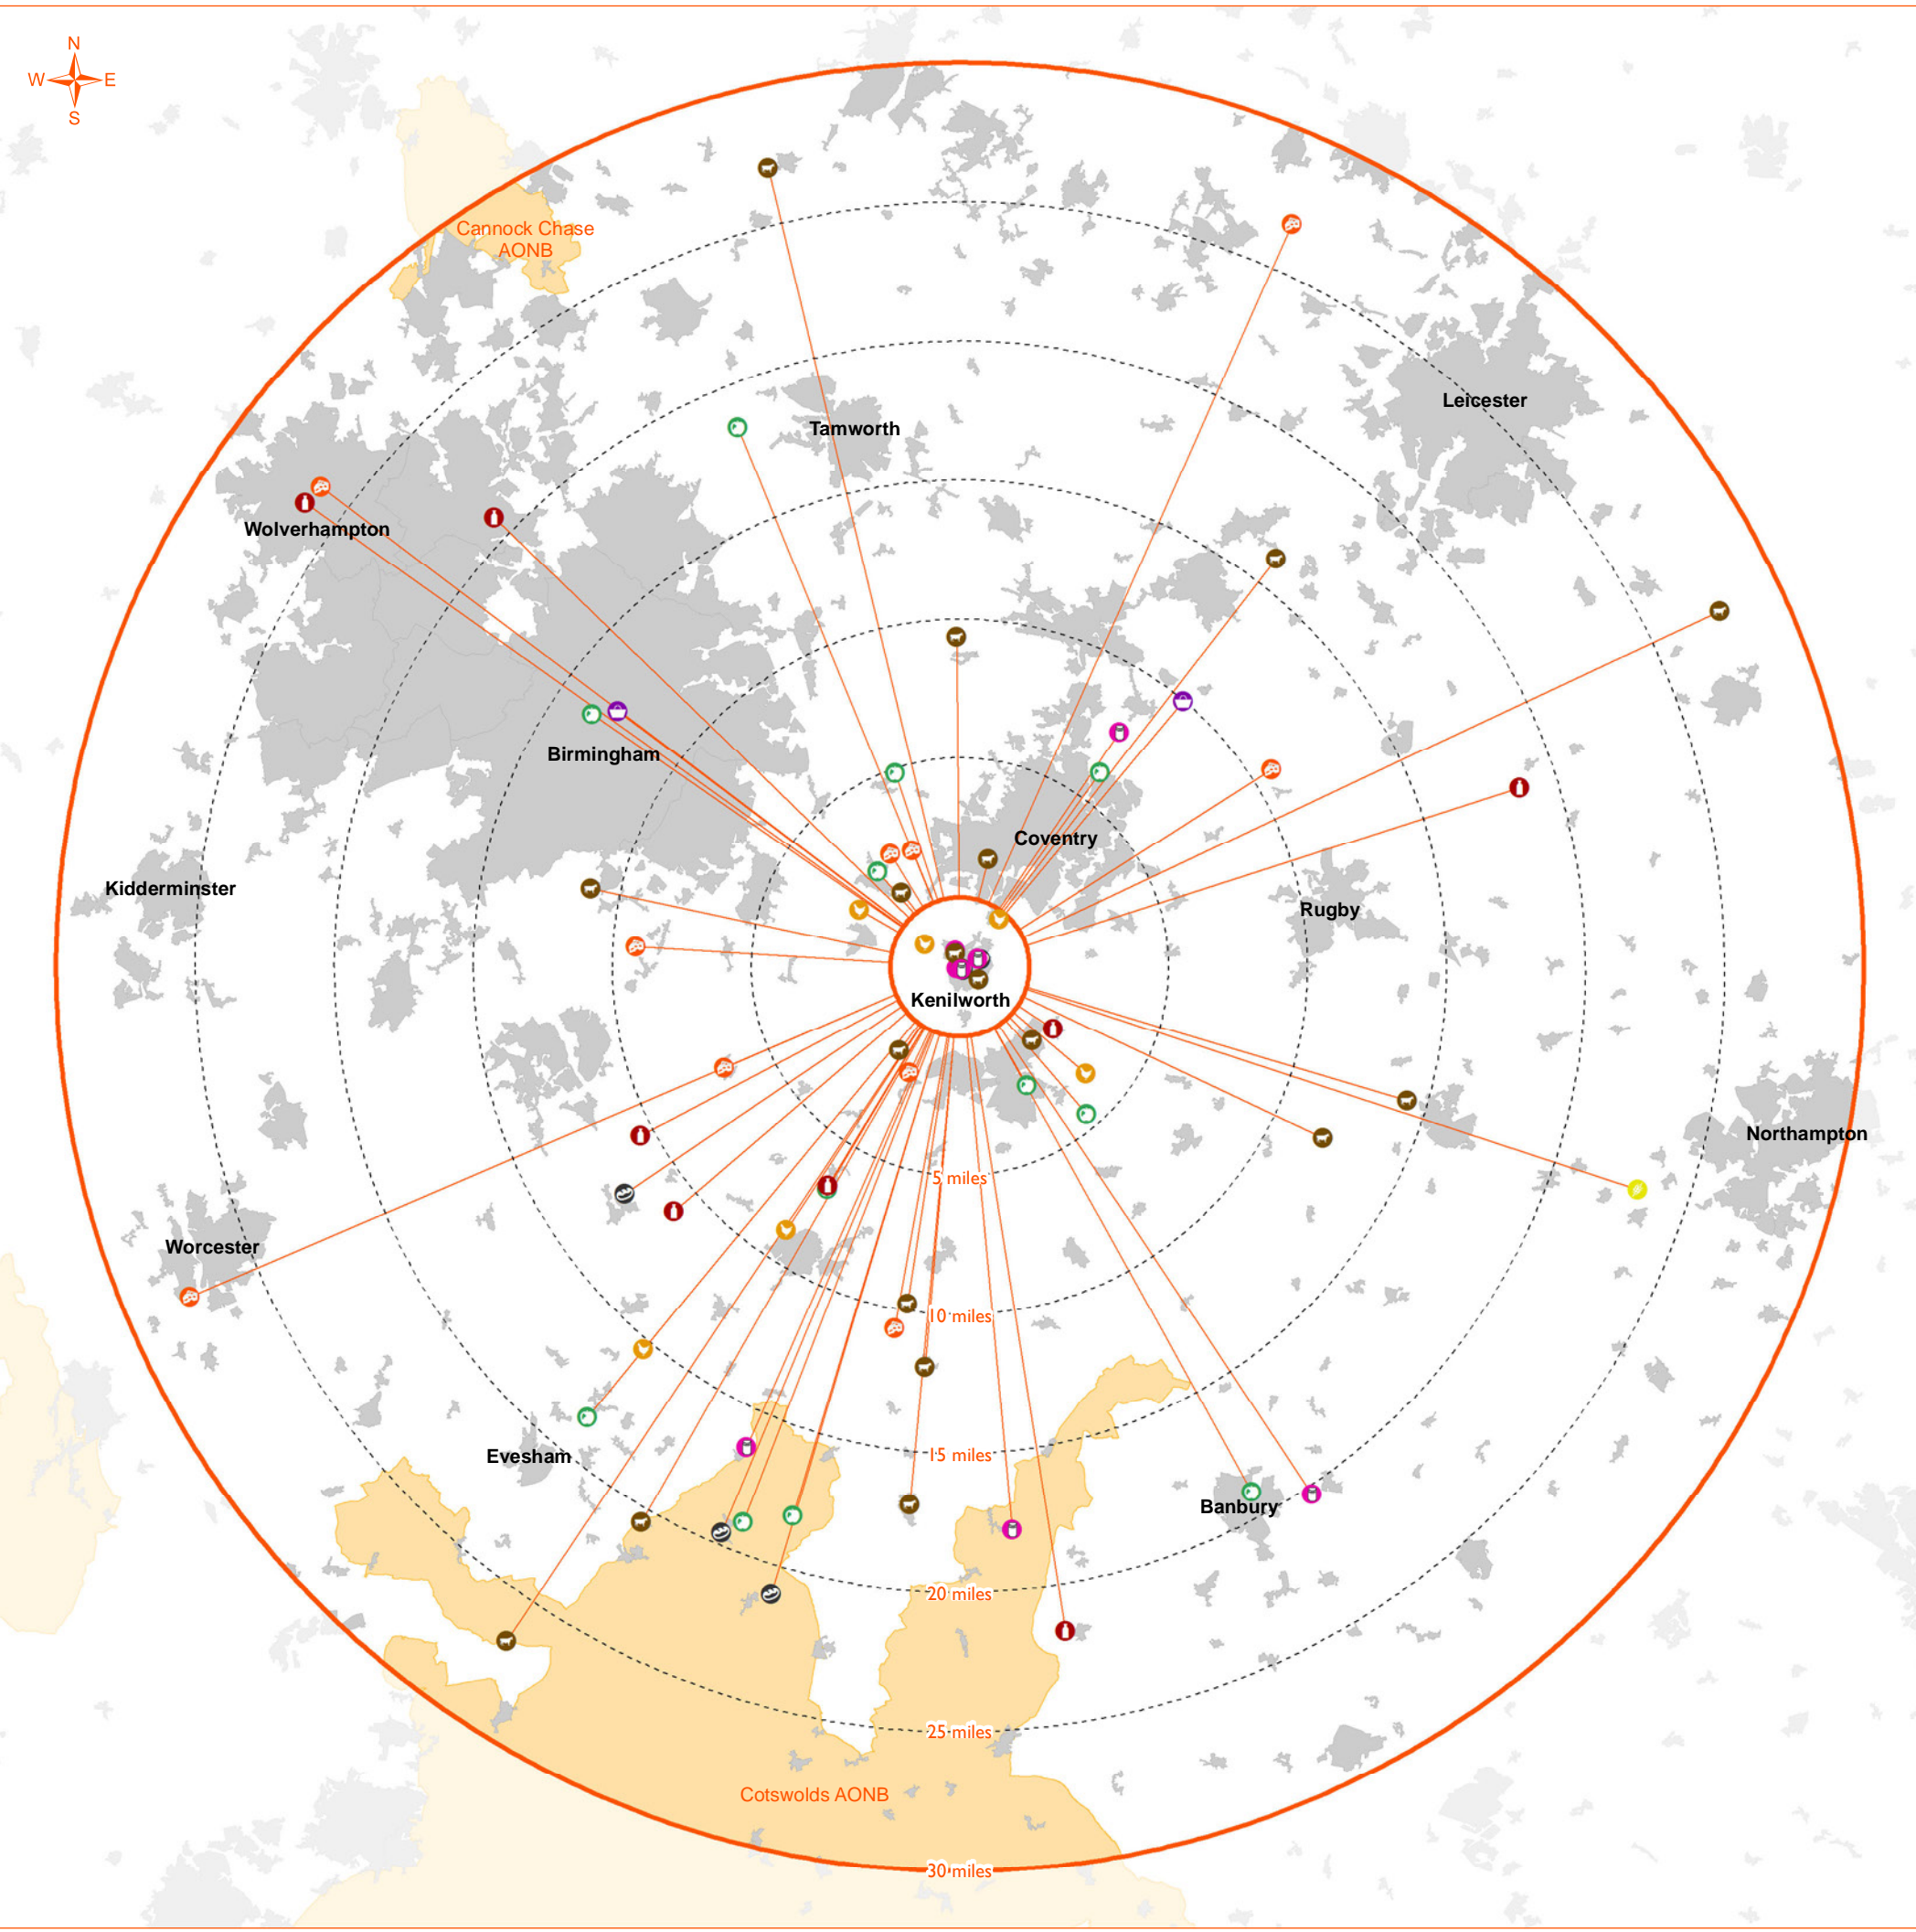

[Back to national map](#)

Core study area and location of main local food outlets in Penrith

Local supply chain into Darlington

Key

- Local food producers
- Meat/Processed meat
 - Fruit/Vegetables
 - Dairy
 - Other
 - Cereals
 - Eggs
 - Fish/Shellfish
 - Drinks
 - Preserves
 - Baked goods
- Supply chain links
- Supply chain links
 - Multistage supply chain link
- Boundaries and Landmarks
- Boundary of core study area
 - Boundary of local food supply area
 - Area of Outstanding Natural Beauty (AONB)
 - National Park
 - Settlements

Supply chain links

Multistage supply chain link

Boundary of core study area

Boundary of local food supply area

Area of Outstanding Natural Beauty (AONB)

National Park

Settlements

[Back to national map](#)

[Back to national map](#)

Core study area and location of main local food outlets in Ely

Local supply chain into Kenilworth

Key

- Local food producers
- Meat/Processed meat
 - Cereals
 - Dairy
 - Fruit/Vegetables
 - Eggs
 - Fish/Shellfish
 - Drinks
 - Preserves
 - Baked goods
 - Other
- Supply chain links
- Boundary of core study area
 - Boundary of local food supply area
 - Area of Outstanding Natural Beauty (AONB)
 - National Park
 - Settlements

Supply chain links

Boundary of core study area

Boundary of local food supply area

Area of Outstanding Natural Beauty (AONB)

National Parks

Settlements

[Back to national map](#)

Core study area and location of main local food outlets in Ledbury