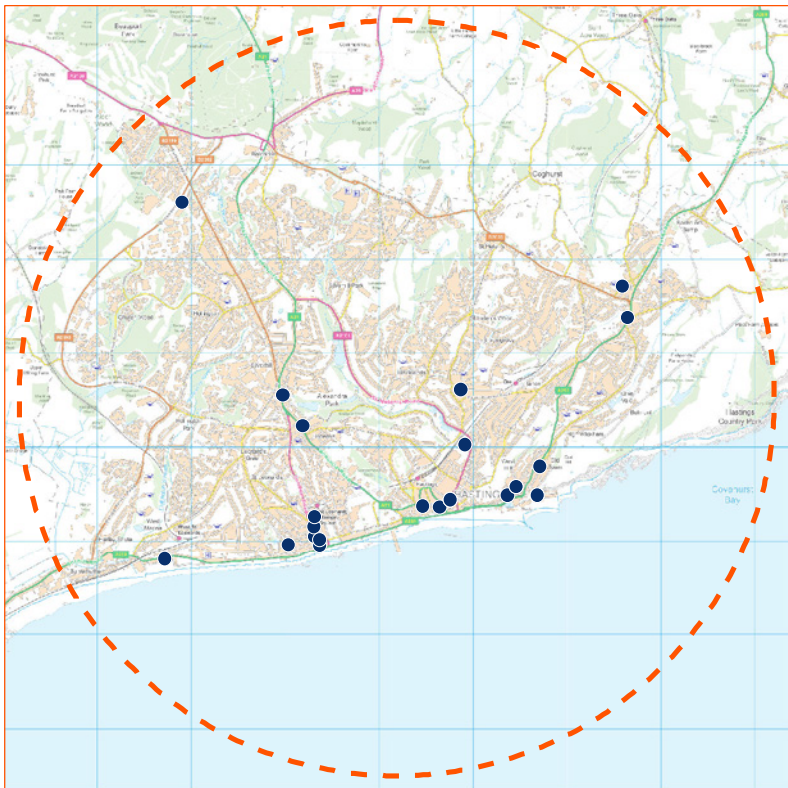

- Supply chain links
- Boundary of core study area
- Boundary of local food supply area
- Area of Outstanding Natural Beauty (AONB)
- National Park
- Settlements

[Back to national map](#)

Core study area and location of main local food outlets in Hastings