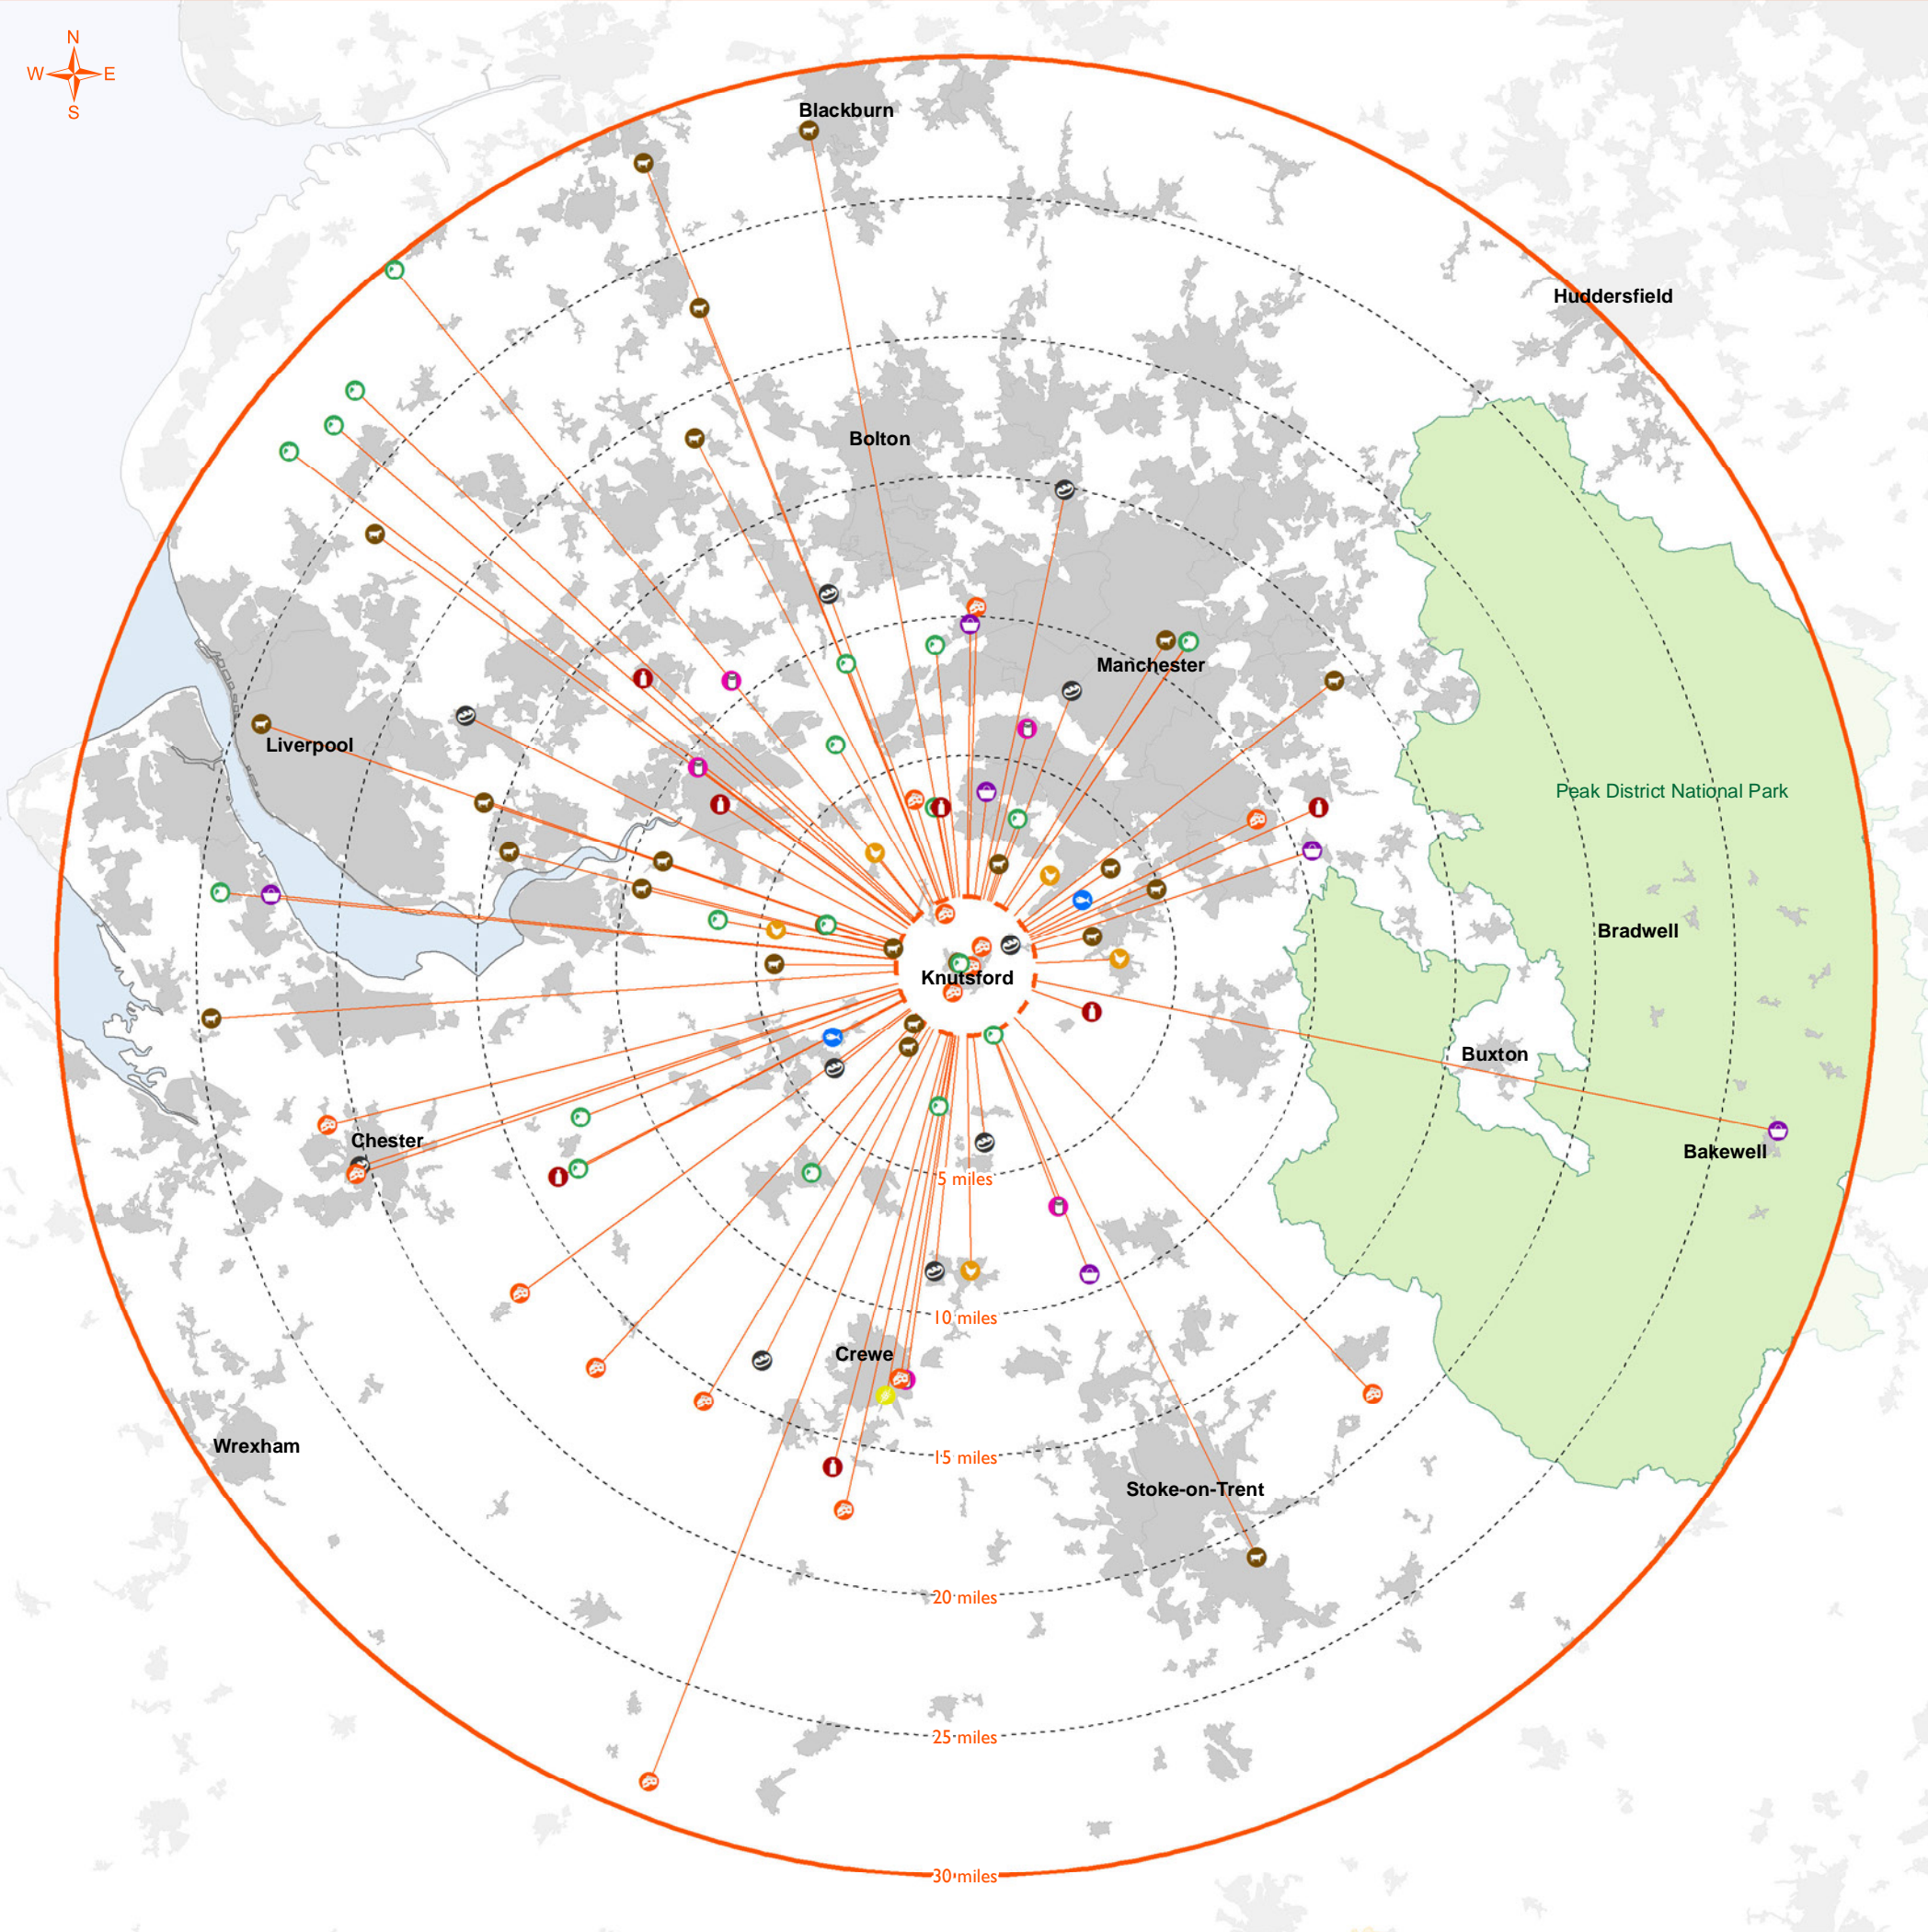

Supply chain links

- Multistage supply chain link
- Boundary of core study area
- Boundary of local food supply area
- Area of Outstanding Natural Beauty (AONB)
- National Park
- Settlements

[Back to national map](#)

Core study area and location of main local food outlets in Burnley

Local supply chain into Sheffield

Key

Local food producers

- Meat/Processed meat
- Cereals
- Dairy
- Fruit/Vegetables
- Eggs
- Fish/Shellfish
- Drinks
- Preserves
- Baked goods
- Other

- Supply chain links
- Boundary of core study area
- Boundary of local food supply area
- Area of Outstanding Natural Beauty (AONB)
- National Park
- Settlements

[Back to national map](#)

Core study area and location of main local food outlets in Sheffield

Local supply chain into Knutsford

Key

- Local food producers
- Meat/Processed meat
 - Cereals
 - Dairy
 - Fruit/Vegetables
 - Eggs
 - Fish/Shellfish
 - Drinks
 - Preserves
 - Baked goods
 - Other
- Supply chain links
- Boundary of core study area
 - Boundary of local food supply area
 - Area of Outstanding Natural Beauty (AONB)
 - National Park
 - Settlements