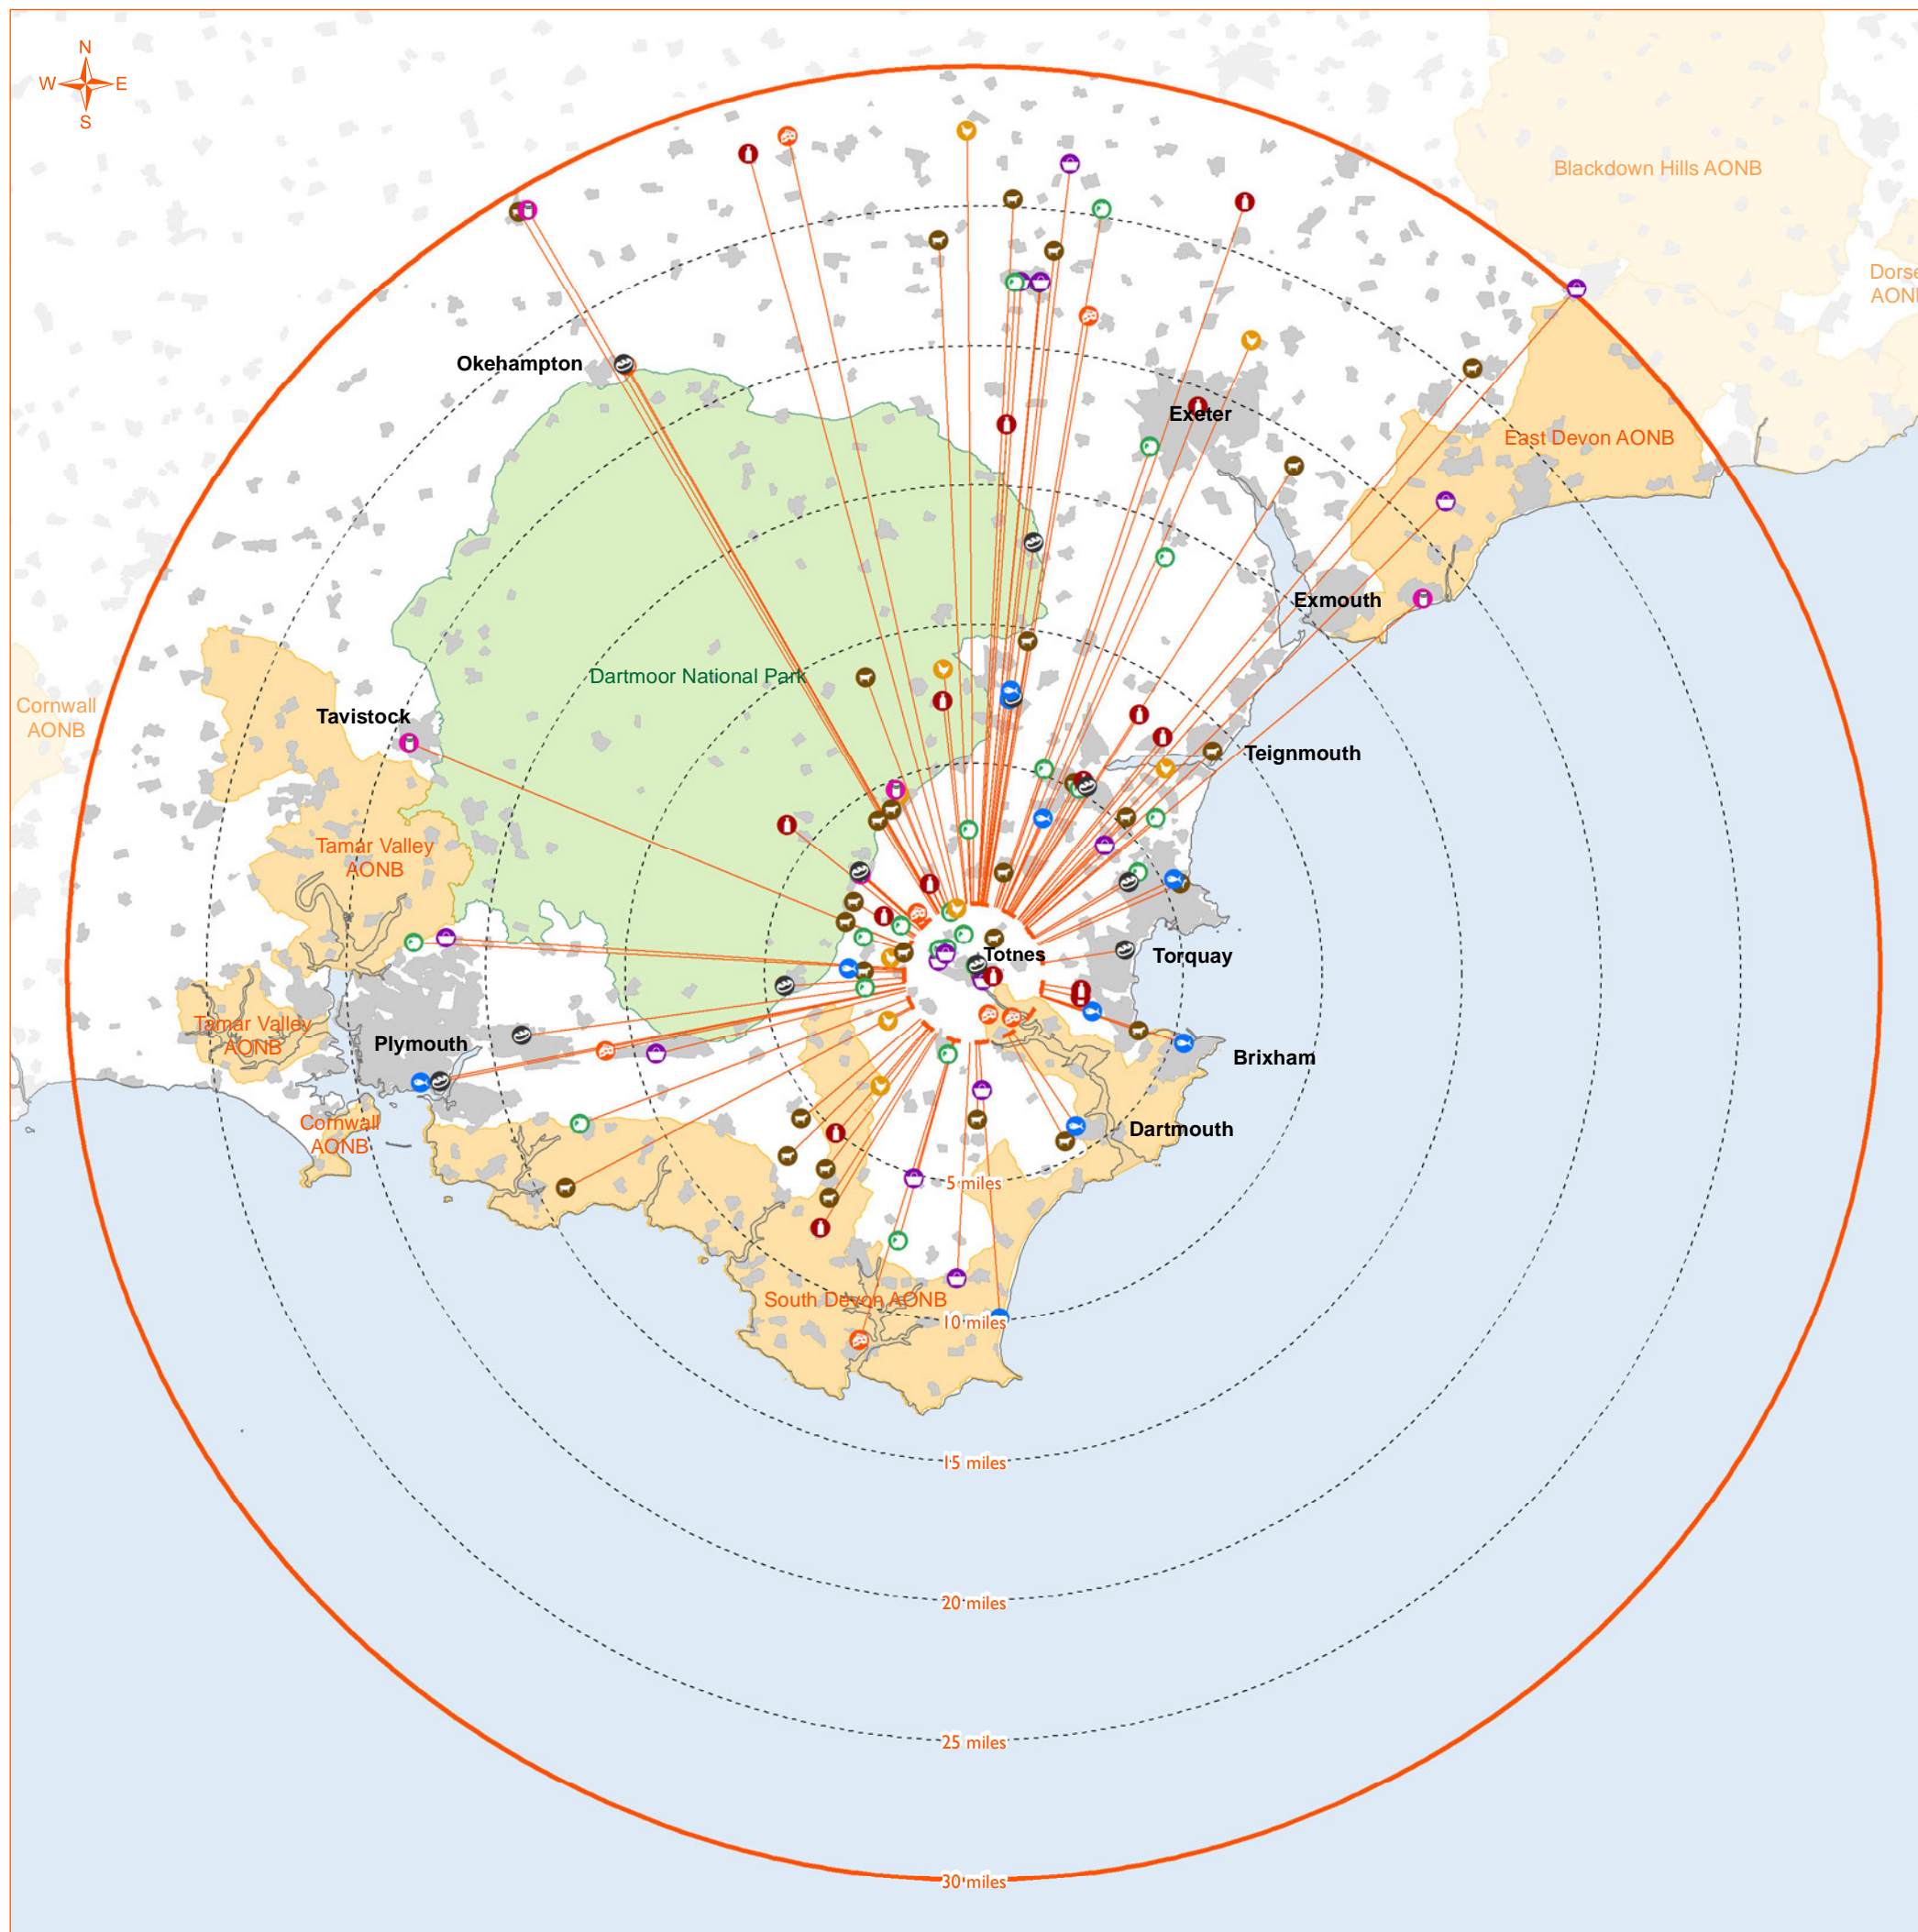

[Back to national map](#)

Core study area and location of main local food outlets in Penrith

Local supply chain into Darlington

Key

- Local food producers
- Meat/Processed meat
 - Fruit/Vegetables
 - Dairy
 - Other
 - Cereals
 - Eggs
 - Fish/Shellfish
 - Drinks
 - Preserves
 - Baked goods
- Supply chain links
- Supply chain links
 - Multistage supply chain link
- Boundaries and Landmarks
- Boundary of core study area
 - Boundary of local food supply area
 - Area of Outstanding Natural Beauty (AONB)
 - National Park
 - Settlements

[Back to national map](#)

Core study area and location of main local food outlets in Darlington

Local supply chain into Otley

Key

Local food producers

- Meat/Processed meat
- Cereals
- Dairy
- Fruit/Vegetables
- Eggs
- Fish/Shellfish
- Drinks
- Preserves
- Baked goods
- Other

[Back to national map](#)

Core study area and location of main local food outlets in Yeovil

Local supply chain into Hastings

Key

Local food producers

- Meat/Processed meat
- Cereals
- Dairy
- Fruit/Vegetables
- Eggs
- Fish/Shellfish
- Drinks
- Preserves
- Baked goods
- Other

- Supply chain links
- Boundary of core study area
- Boundary of local food supply area
- Area of Outstanding Natural Beauty (AONB)
- National Park
- Settlements

[Back to national map](#)

Core study area and location of main local food outlets in Hastings