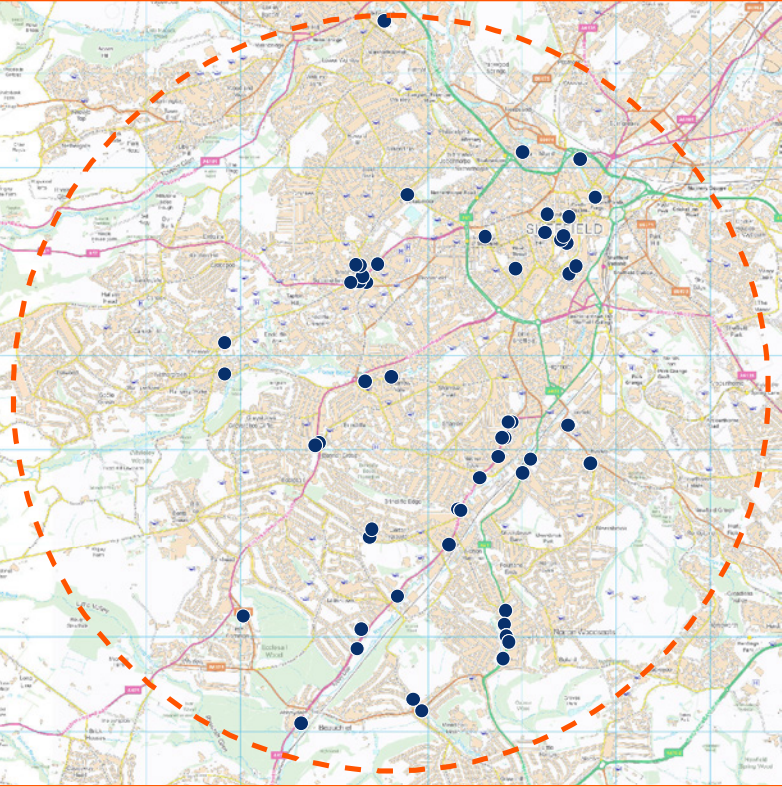

Supply chain links

- Multistage supply chain link
- Boundary of core study area
- Boundary of local food supply area
- Area of Outstanding Natural Beauty (AONB)
- National Park
- Settlements

[Back to national map](#)

Core study area and location of main local food outlets in Burnley

Local supply chain into Sheffield

Key

Local food producers

- Meat/Processed meat
- Cereals
- Dairy
- Fruit/Vegetables
- Eggs
- Fish/Shellfish
- Drinks
- Preserves
- Baked goods
- Other

- Supply chain links
- Boundary of core study area
- Boundary of local food supply area
- Area of Outstanding Natural Beauty (AONB)
- National Park
- Settlements

[Back to national map](#)

Core study area and location of main local food outlets in Sheffield

[Back to national map](#)

Core study area and location of main local food outlets in Knutsford

Local supply chain into Newark

Key

- Local food producers
- Meat/Processed meat
 - Cereals
 - Dairy
 - Fruit/Vegetables
 - Eggs
 - Fish/Shellfish
 - Drinks
 - Preserves
 - Baked goods
 - Other
- Supply chain links
- Multistage supply chain link
 - Boundary of core study area
 - Boundary of local food supply area
 - Area of Outstanding Natural Beauty (AONB)
 - National Park
 - Settlements