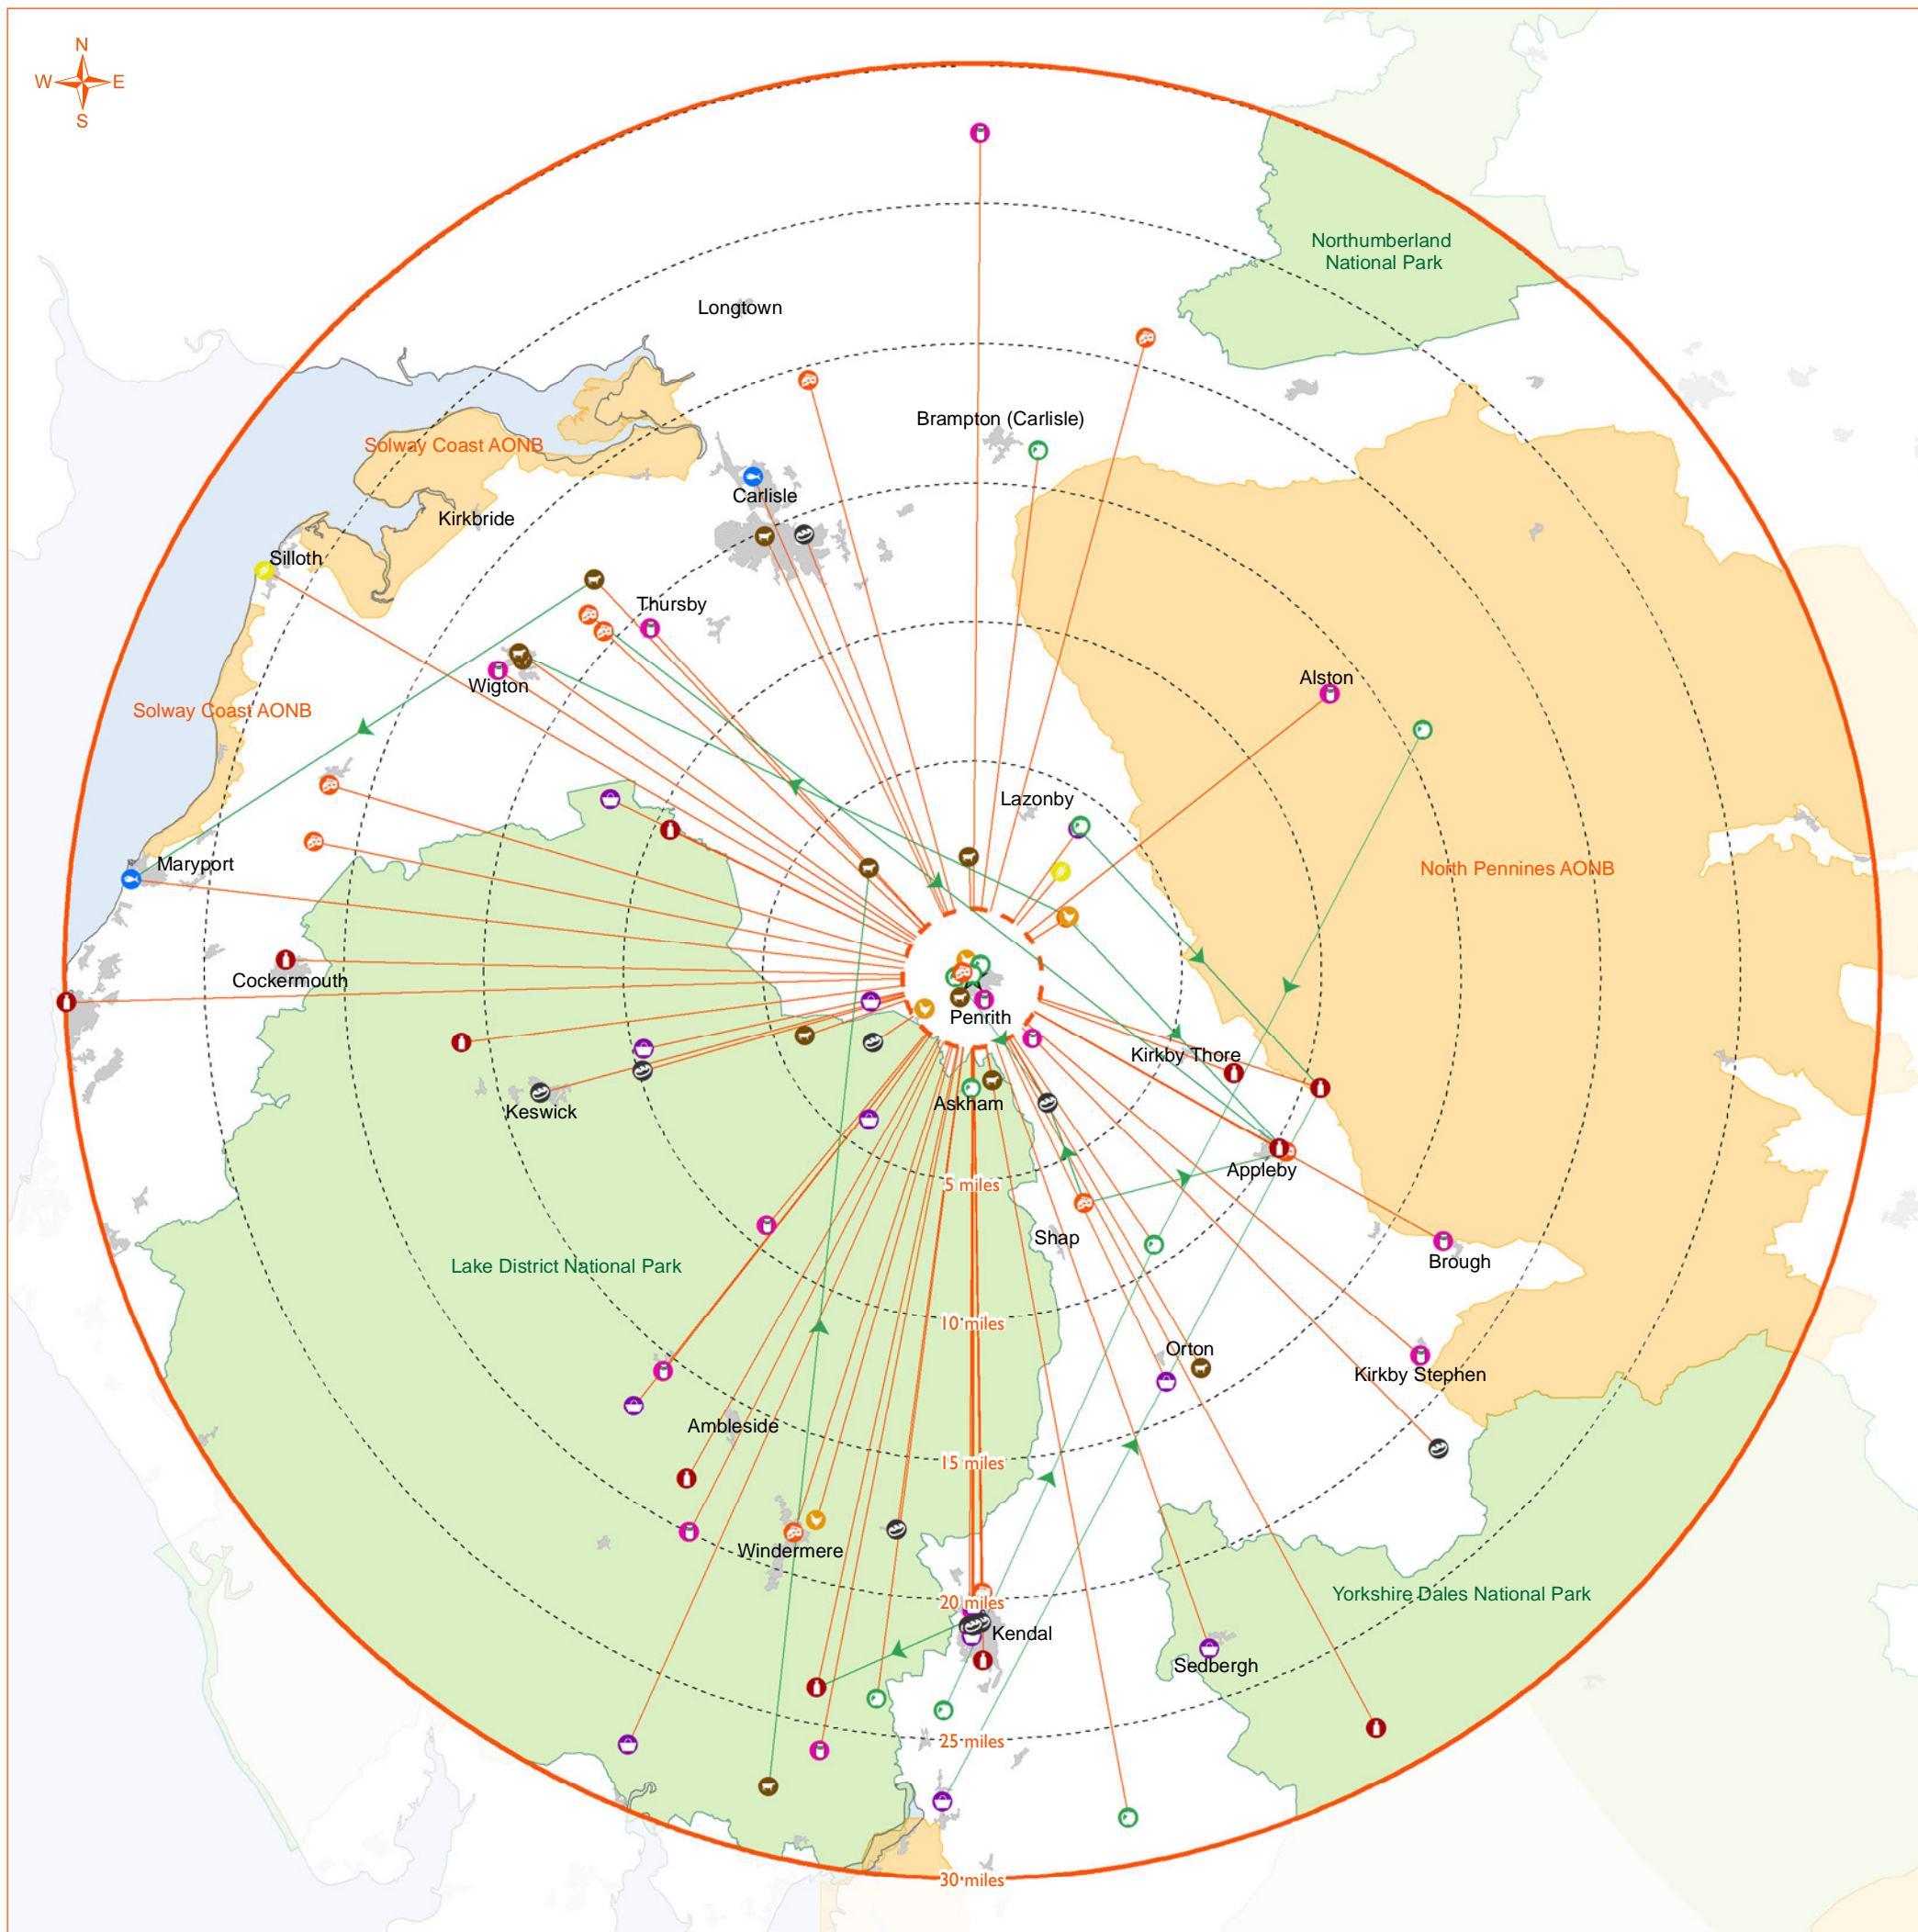

- Meat/Processed meat
- Cereals
- Dairy
- Fruit/Vegetables
- Eggs
- Fish/Shellfish
- Drinks
- Preserves
- Baked goods
- Other

Supply chain links

Multistage supply chain link

Boundary of core study area

Boundary of local food supply area

Area of Outstanding Natural Beauty (AONB)

National Park

Settlements

[Back to national map](#)

Core study area and location of main local food outlets in Hexham

Local supply chain into Penrith

Key

Local food producers

- Meat/Processed meat
- Cereals
- Dairy
- Fruit/Vegetables
- Eggs
- Fish/Shellfish
- Drinks
- Preserves
- Baked goods
- Other

- Supply chain links
- Multistage supply chain link
- Boundary of core study area
- Boundary of local food supply area
- Area of Outstanding Natural Beauty (AONB)
- National Park
- Settlements

[Back to national map](#)

Core study area and location of main local food outlets in Penrith

Local supply chain into Darlington

Key

- Local food producers
- Meat/Processed meat
 - Fruit/Vegetables
 - Dairy
 - Other
 - Cereals
 - Eggs
 - Fish/Shellfish
 - Drinks
 - Preserves
 - Baked goods
- Supply chain links
- Supply chain links
 - Multistage supply chain link
- Boundaries and Landmarks
- Boundary of core study area
 - Boundary of local food supply area
 - Area of Outstanding Natural Beauty (AONB)
 - National Park
 - Settlements