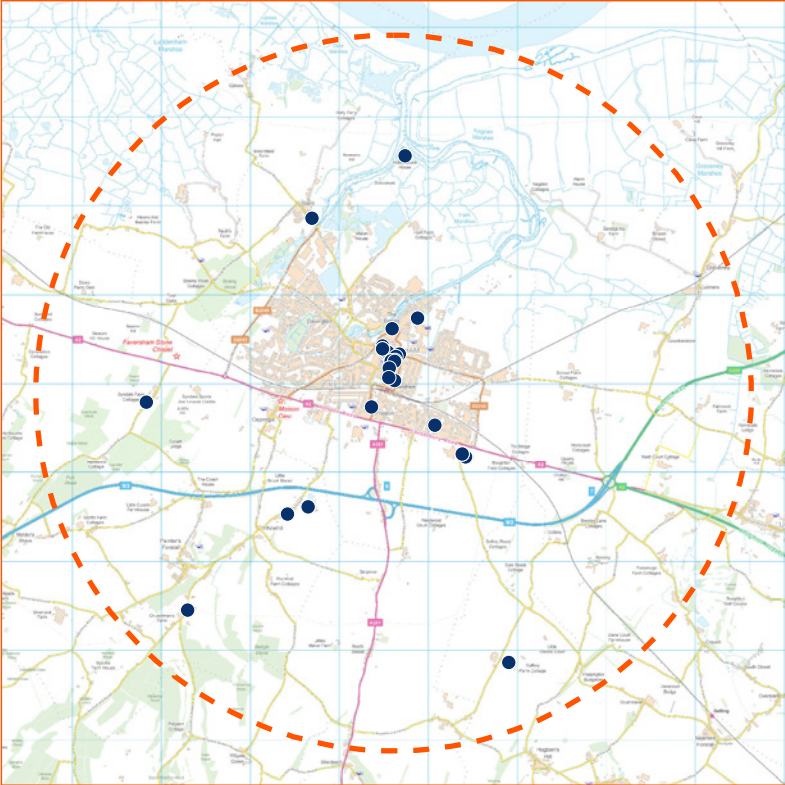

Core study area and location of main local food outlets in Faversham