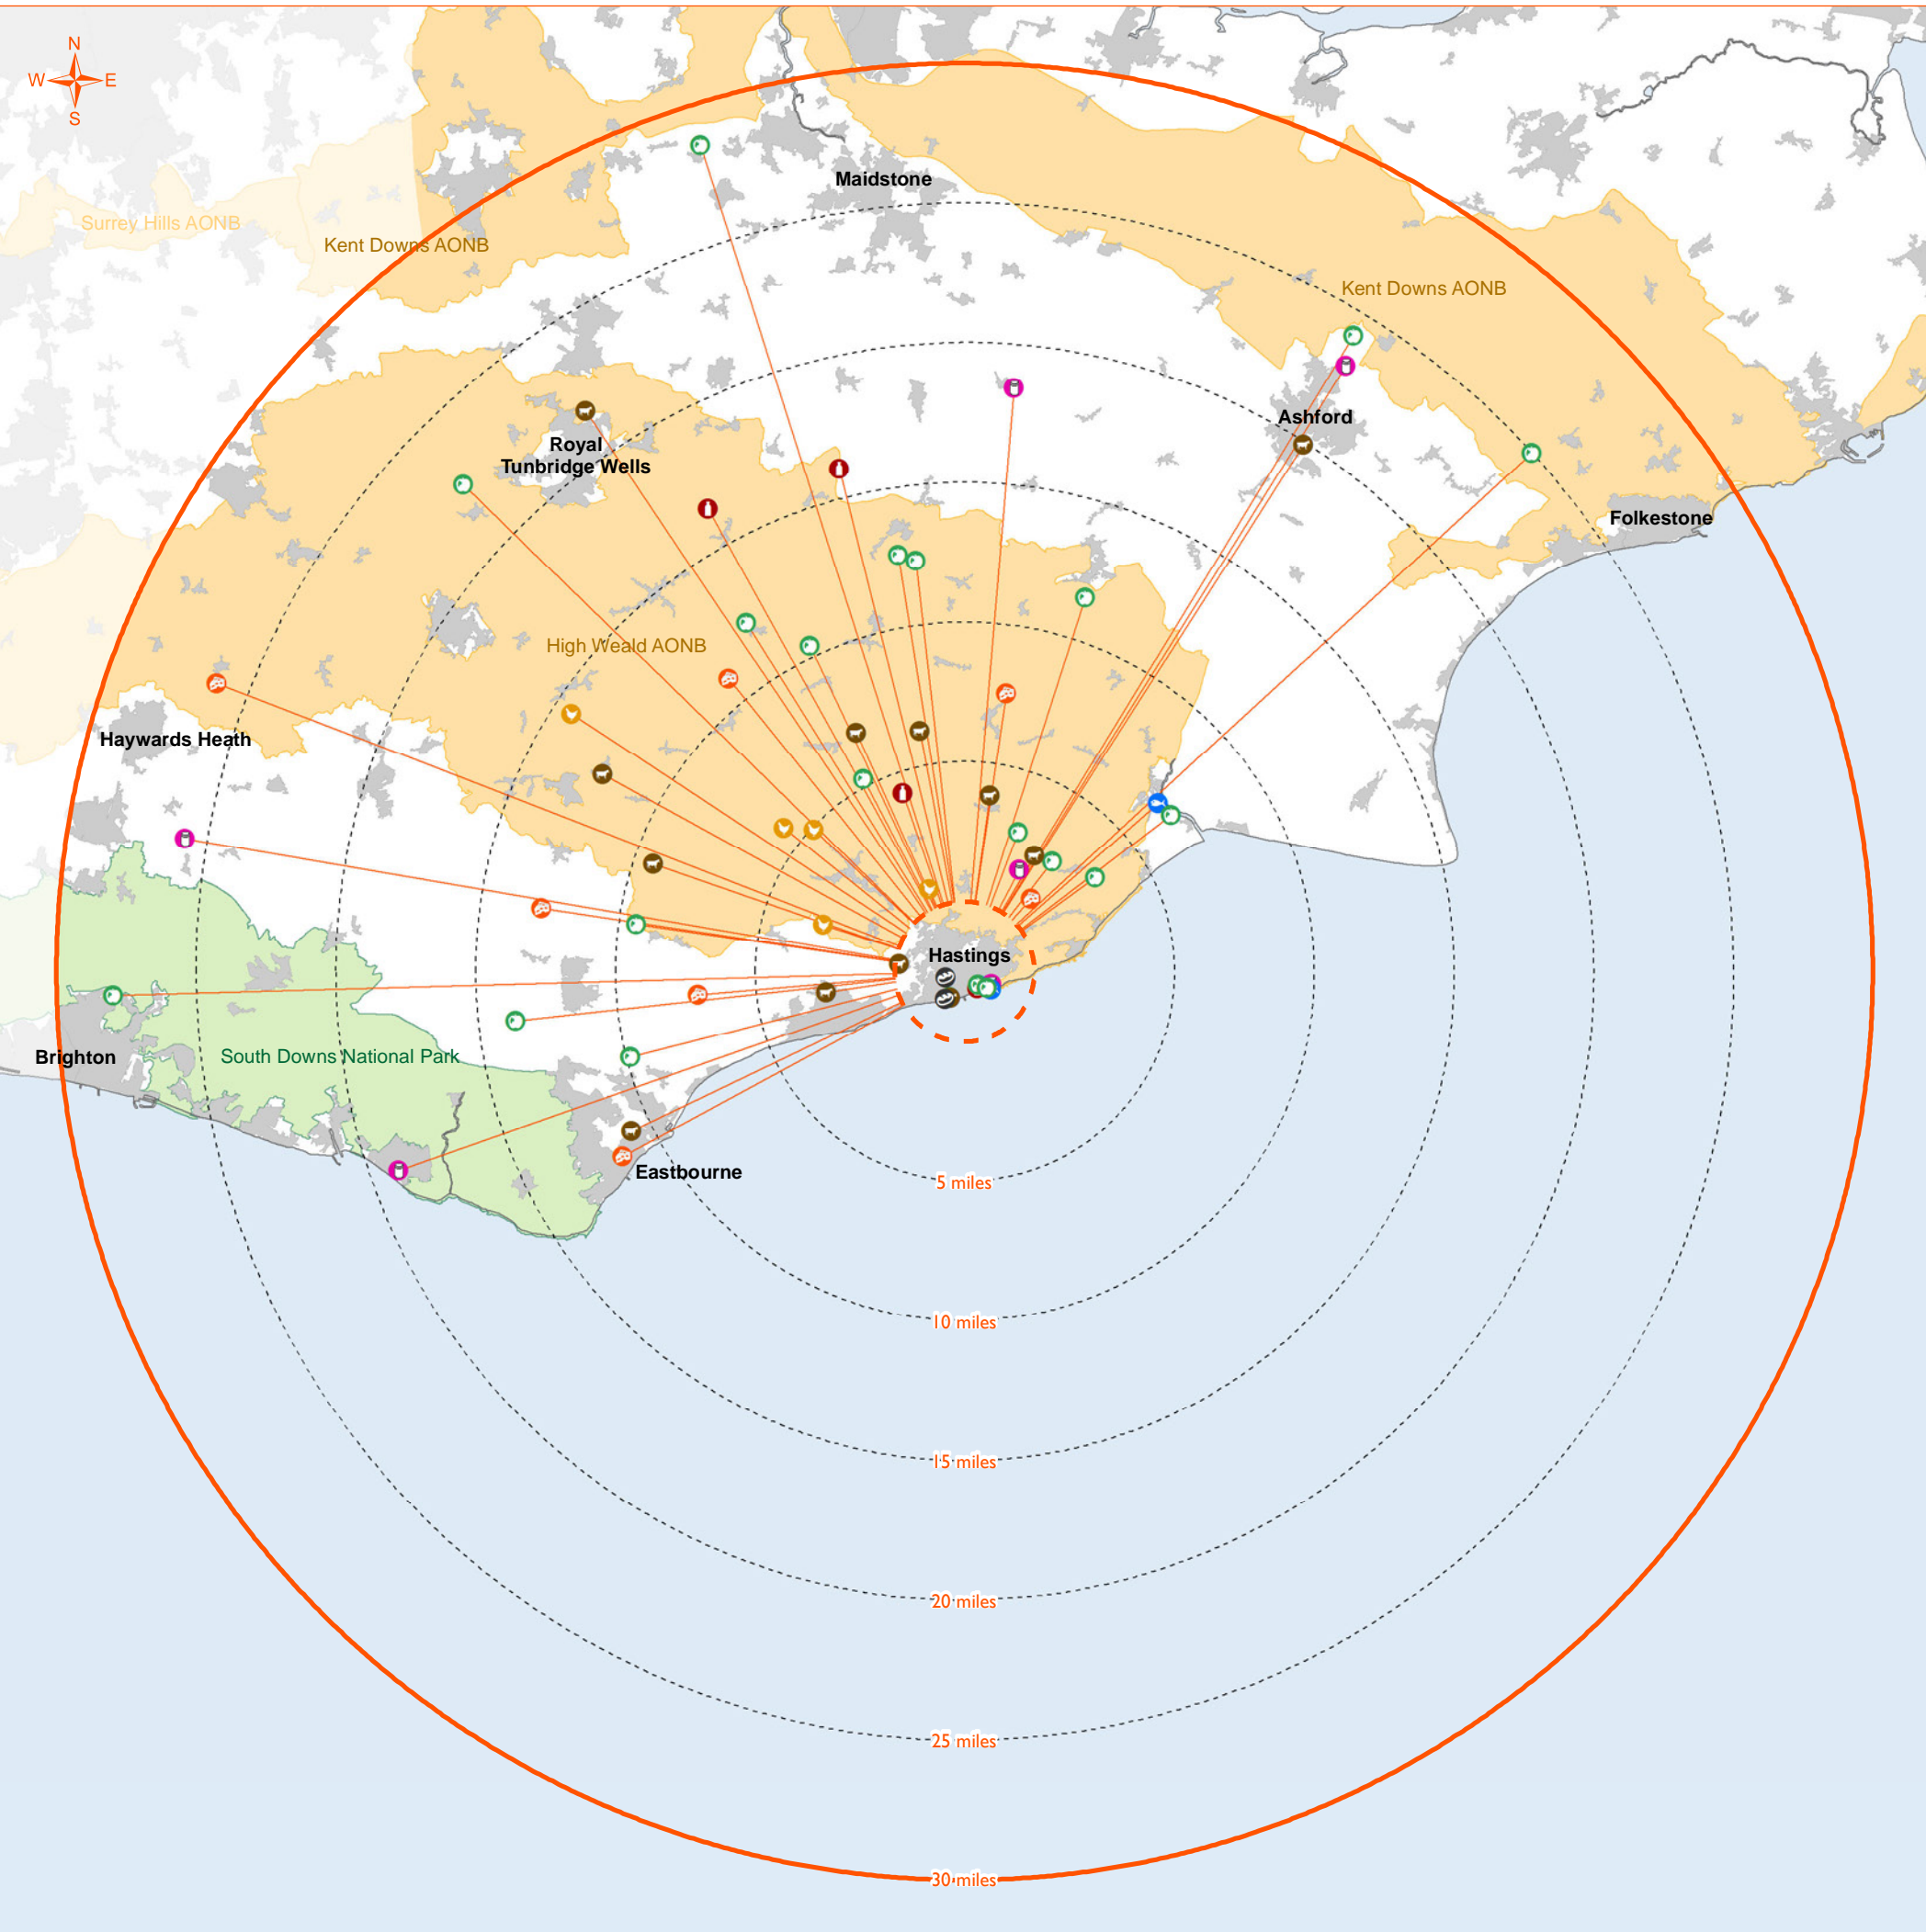

[Back to national map](#)

Core study area and location of main local food outlets in Penrith

Local supply chain into Darlington

Key

- Local food producers
- Meat/Processed meat
 - Fruit/Vegetables
 - Dairy
 - Other
 - Cereals
 - Eggs
 - Fish/Shellfish
 - Drinks
 - Preserves
 - Baked goods
- Supply chain links
- Supply chain links
 - Multistage supply chain link
- Boundaries and Landmarks
- Boundary of core study area
 - Boundary of local food supply area
 - Area of Outstanding Natural Beauty (AONB)
 - National Park
 - Settlements

[Back to national map](#)

Core study area and location of main local food outlets in Darlington

Local supply chain into Otley

Key

Local food producers

- Meat/Processed meat
- Cereals
- Dairy
- Fruit/Vegetables
- Eggs
- Fish/Shellfish
- Drinks
- Preserves
- Baked goods
- Other

- Supply chain links
- Boundary of core study area
- Boundary of local food supply area
- Area of Outstanding Natural Beauty (AONB)
- National Park
- Settlements

[Back to national map](#)

Core study area and location of main local food outlets in Sheffield

- Supply chain links
- Boundary of core study area
- Boundary of local food supply area
- Area of Outstanding Natural Beauty (AONB)
- National Park
- Settlements

[Back to national map](#)

Core study area and location of main local food outlets in Hastings