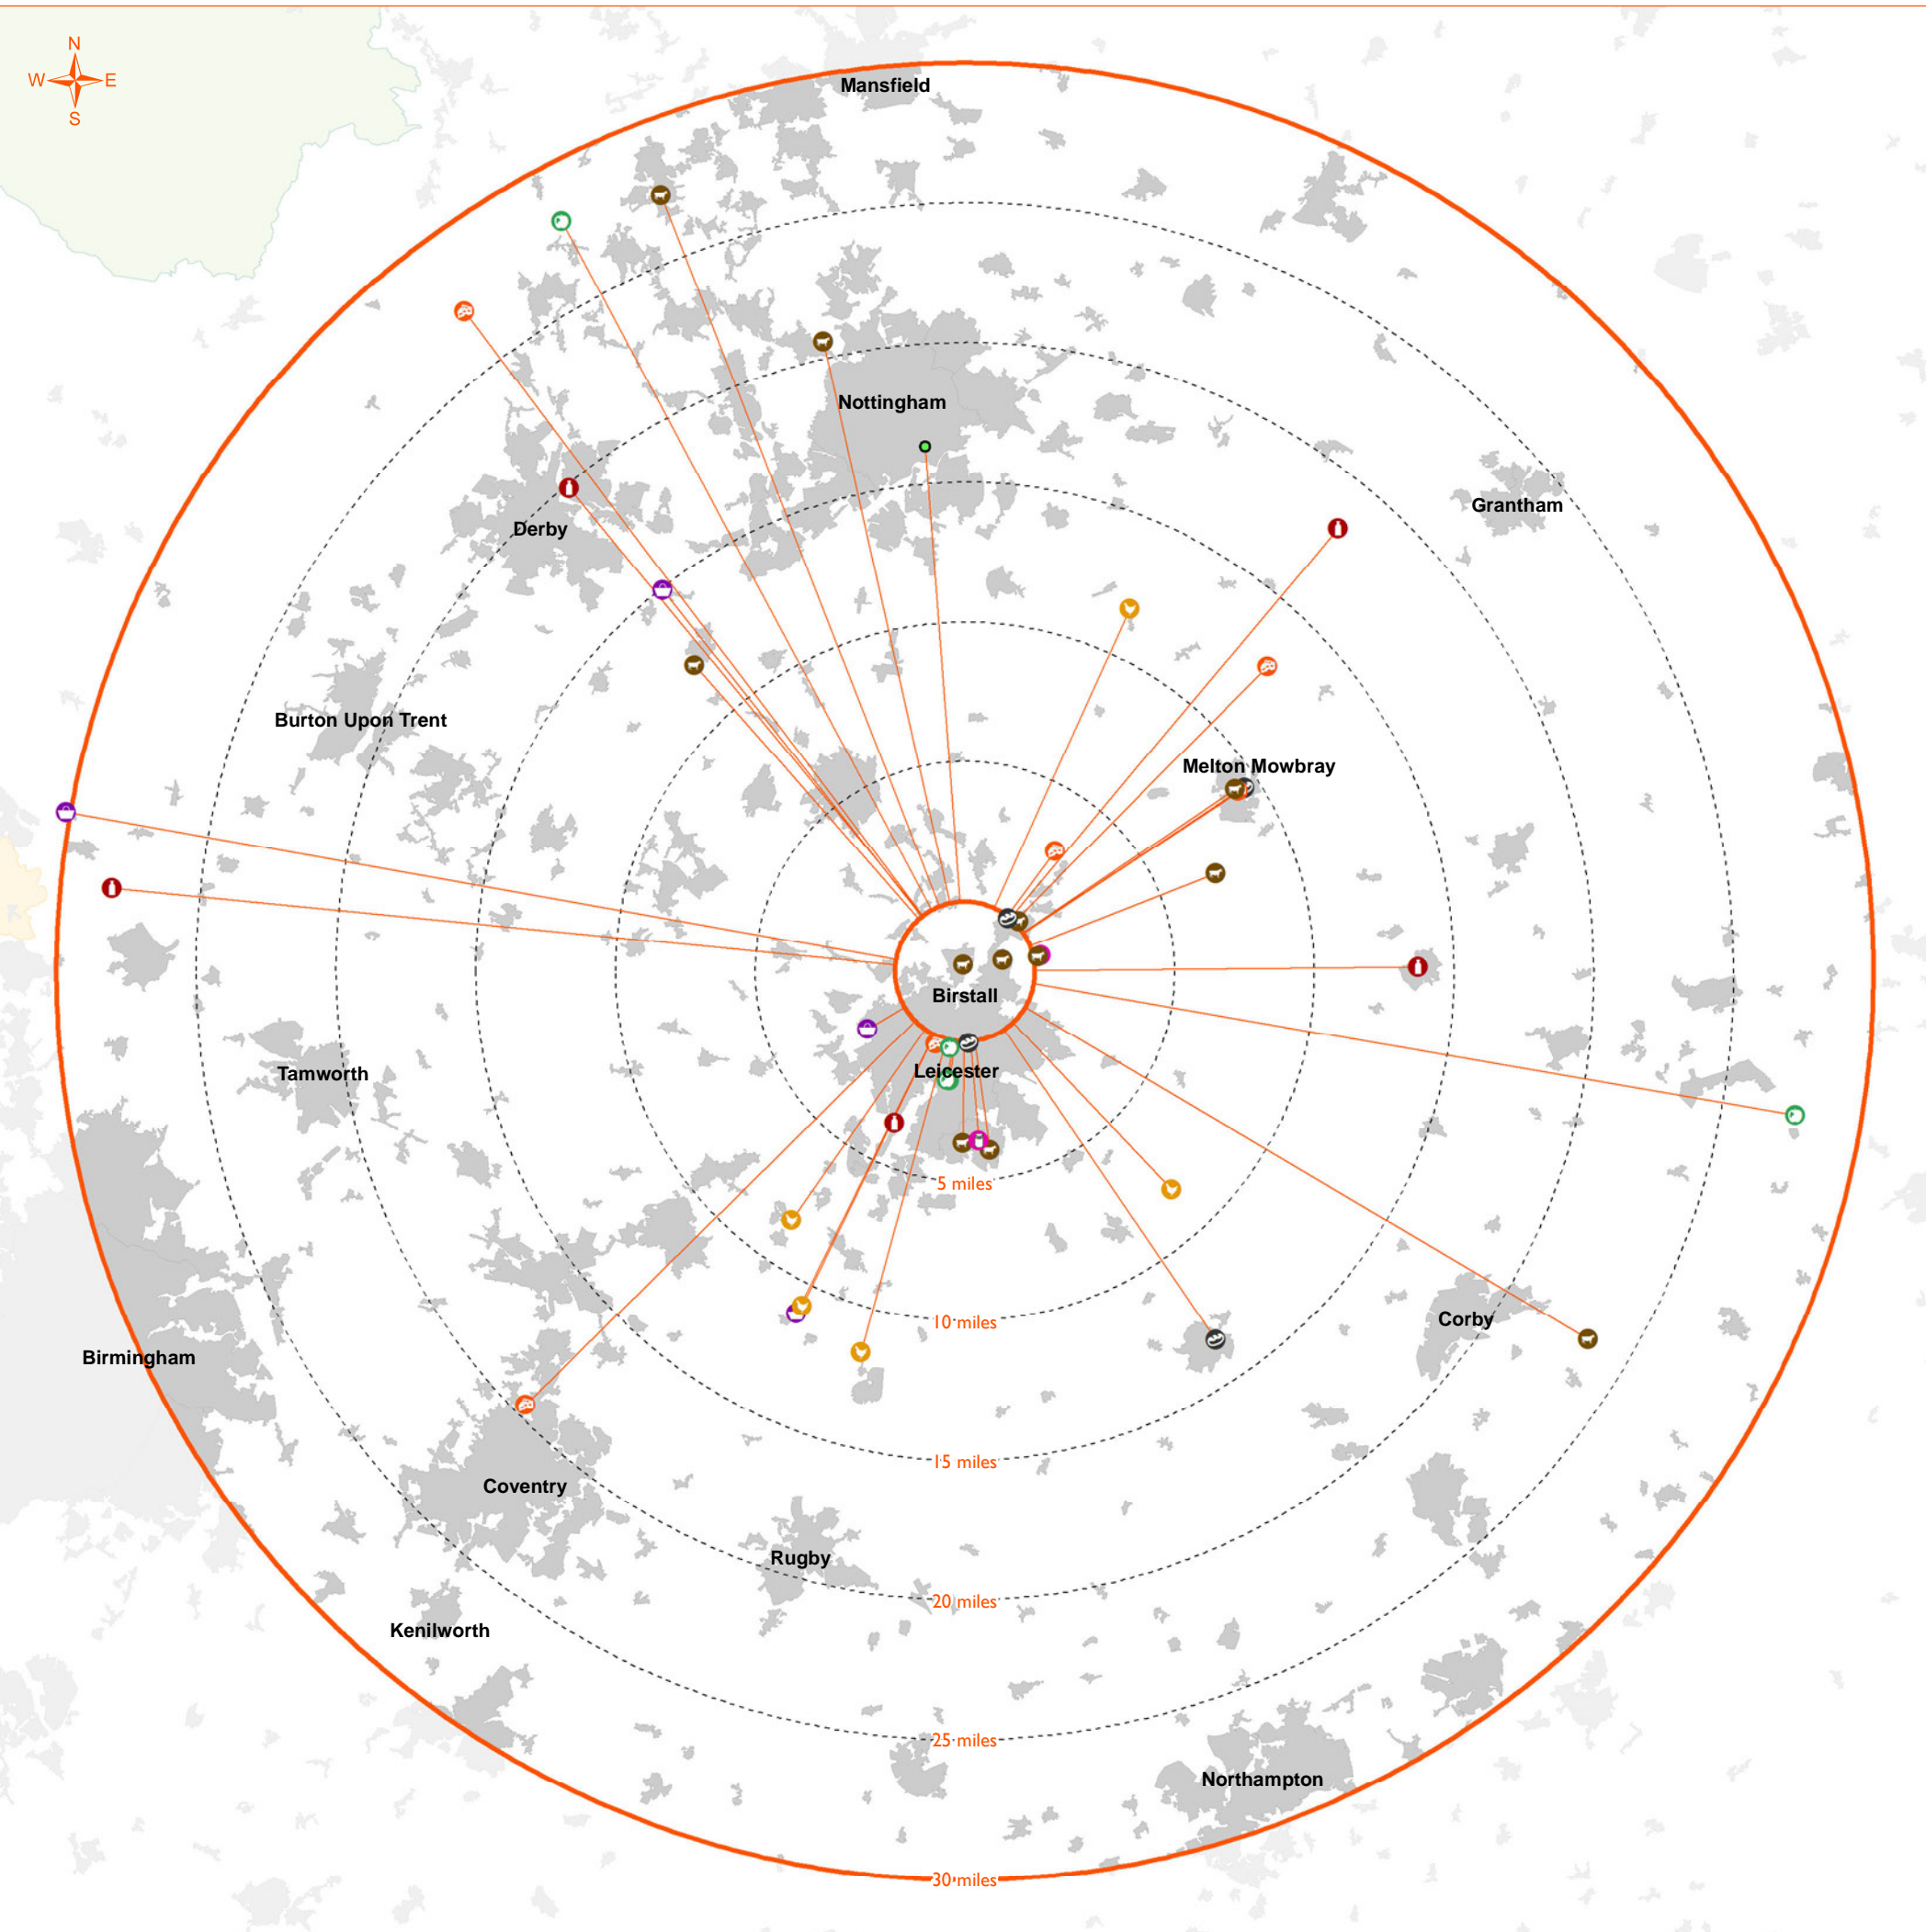

Local supply chain into Birstall

Key

1. Local food producers
2. Meat/Processed meat
   - Cereals
   - Dairy
   - Fruit/Vegetables
   - Eggs
   - Fish/Shellfish
   - Drinks
   - Preserves
   - Baked goods
   - Other
3. Supply chain links
4. Boundary of core study area
5. Boundary of local food supply area
6. Area of Outstanding Natural Beauty (AONB)
7. National Park
8. Settlements

[Back to national map](#)