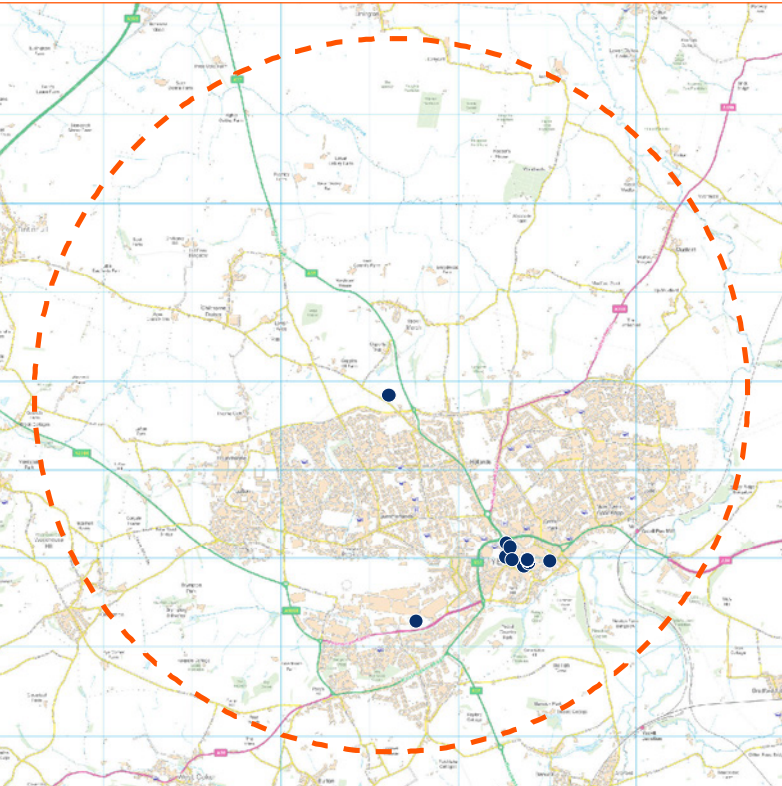

Core study area and location of main local food outlets in Yeovil