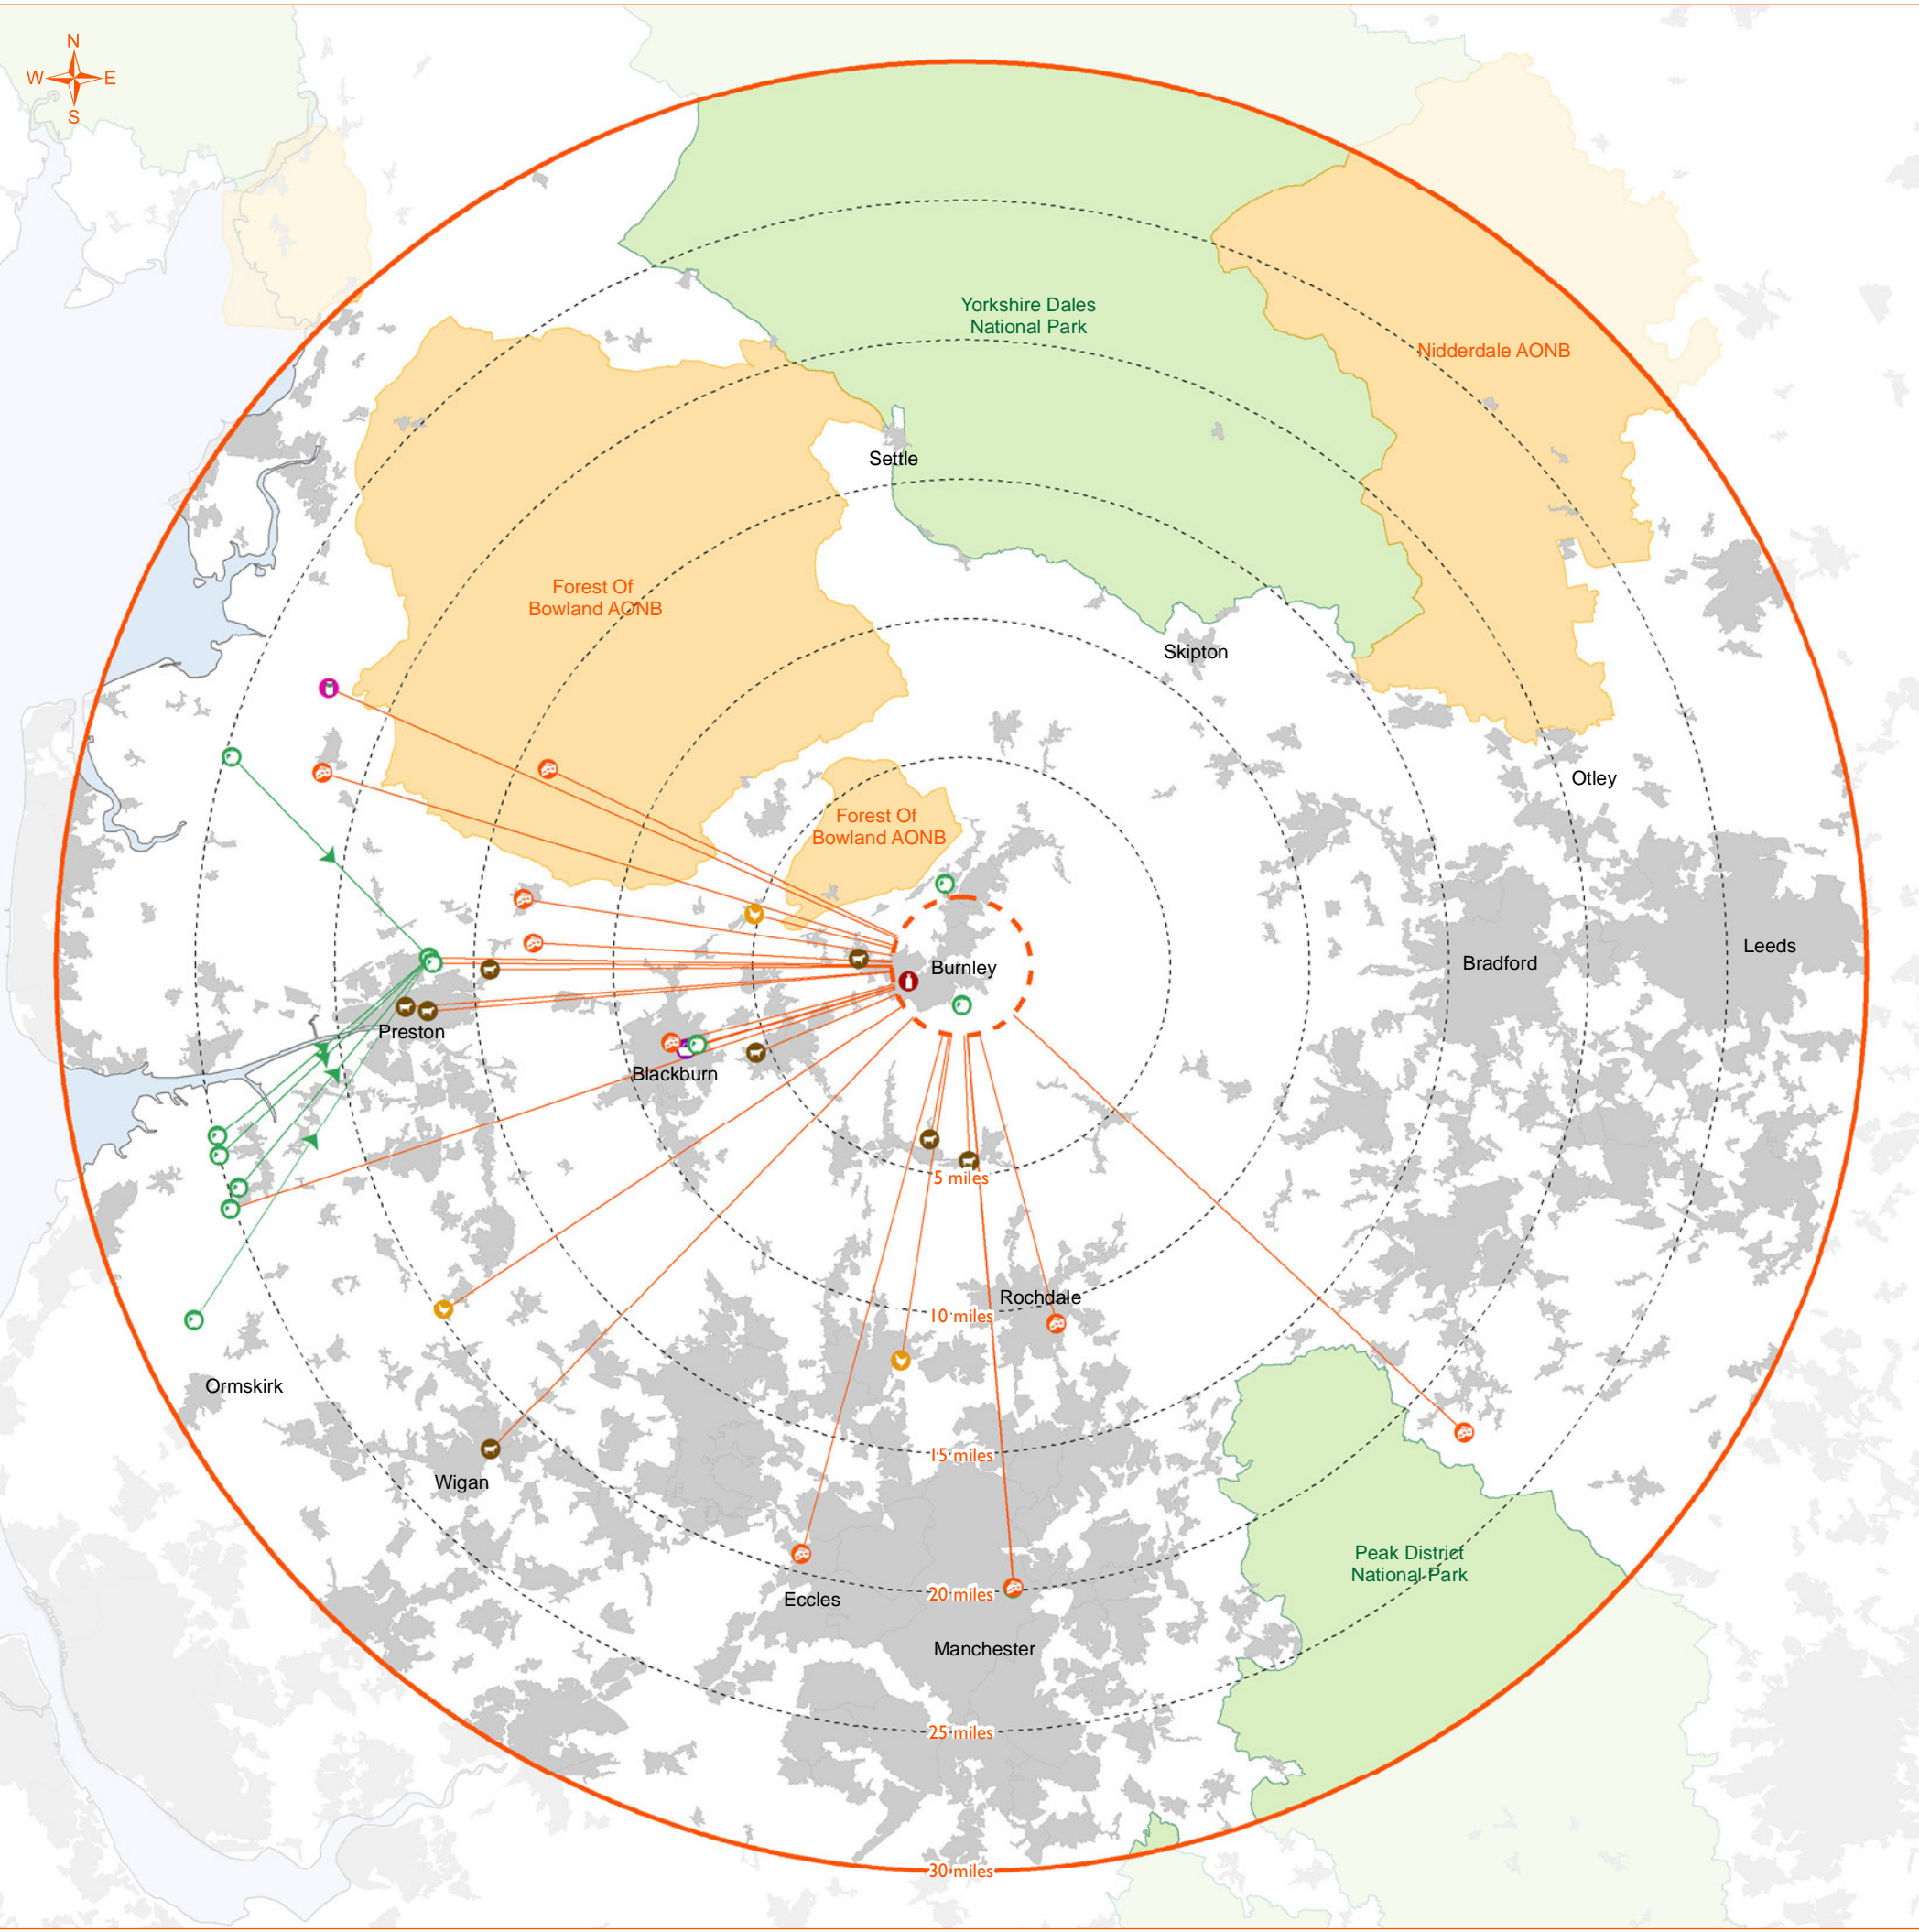

[Back to national map](#)

Core study area and location of main local food outlets in Penrith

Local supply chain into Darlington

Key

- Local food producers
- Meat/Processed meat
 - Fruit/Vegetables
 - Dairy
 - Other
 - Cereals
 - Eggs
 - Fish/Shellfish
 - Drinks
 - Preserves
 - Baked goods
- Supply chain links
- Supply chain links
 - Multistage supply chain link
- Boundaries and Landmarks
- Boundary of core study area
 - Boundary of local food supply area
 - Area of Outstanding Natural Beauty (AONB)
 - National Park
 - Settlements

- Supply chain links
- Multistage supply chain link
- Boundary of core study area
- Boundary of local food supply area
- Area of Outstanding Natural Beauty (AONB)
- National Park
- Settlements

[Back to national map](#)

Supply chain links

- Multistage supply chain link
- Boundary of core study area
- Boundary of local food supply area
- Area of Outstanding Natural Beauty (AONB)
- National Park
- Settlements

[Back to national map](#)

- Supply chain links
- Boundary of core study area
- Boundary of local food supply area
- Area of Outstanding Natural Beauty (AONB)
- National Park
- Settlements

[Back to national map](#)

Core study area and location of main local food outlets in Sheffield