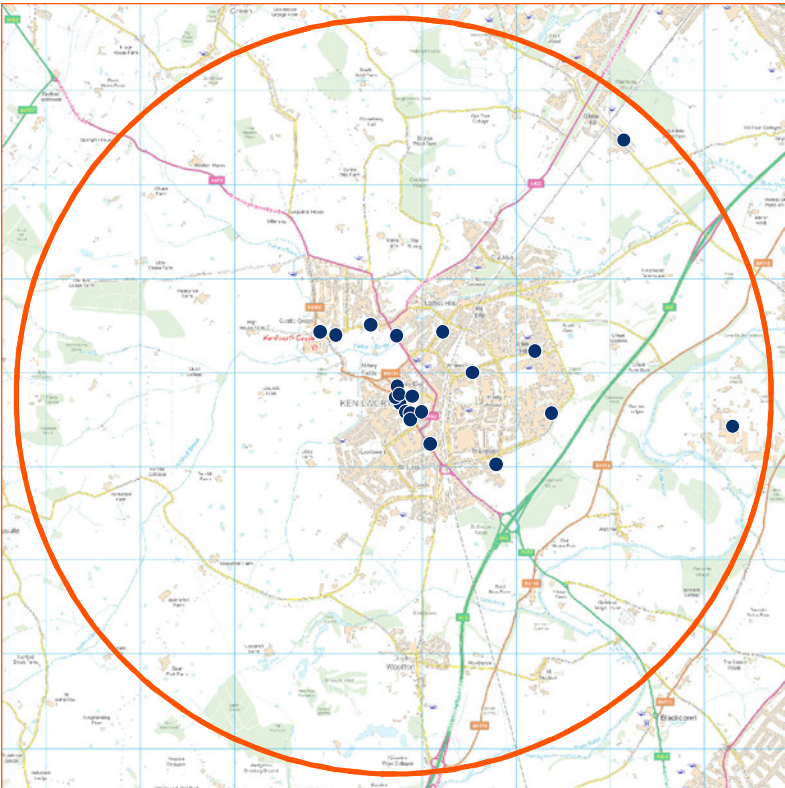

Local supply chain into Kenilworth

Key

1. Local food producers
2. Meat/Processed meat
   - Cereals
   - Dairy
   - Fruit/Vegetables
   - Eggs
   - Fish/Shellfish
   - Drinks
   - Preserves
   - Baked goods
   - Other
3. Supply chain links
4. Boundary of core study area
   - Boundary of local food supply area
   - Area of Outstanding Natural Beauty (AONB)
   - National Park
   - Settlements

[Back to national map](#)