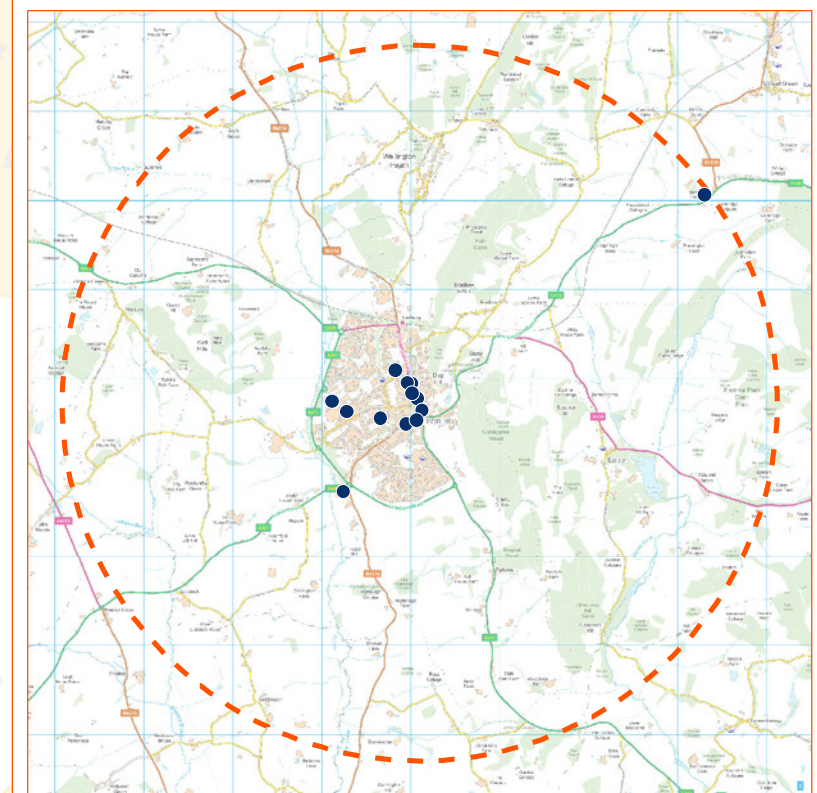

Supply chain links

Boundary of core study area

Boundary of local food supply area

Area of Outstanding Natural Beauty (AONB)

National Parks

Settlements

[Back to national map](#)

Core study area and location of main local food outlets in Ledbury