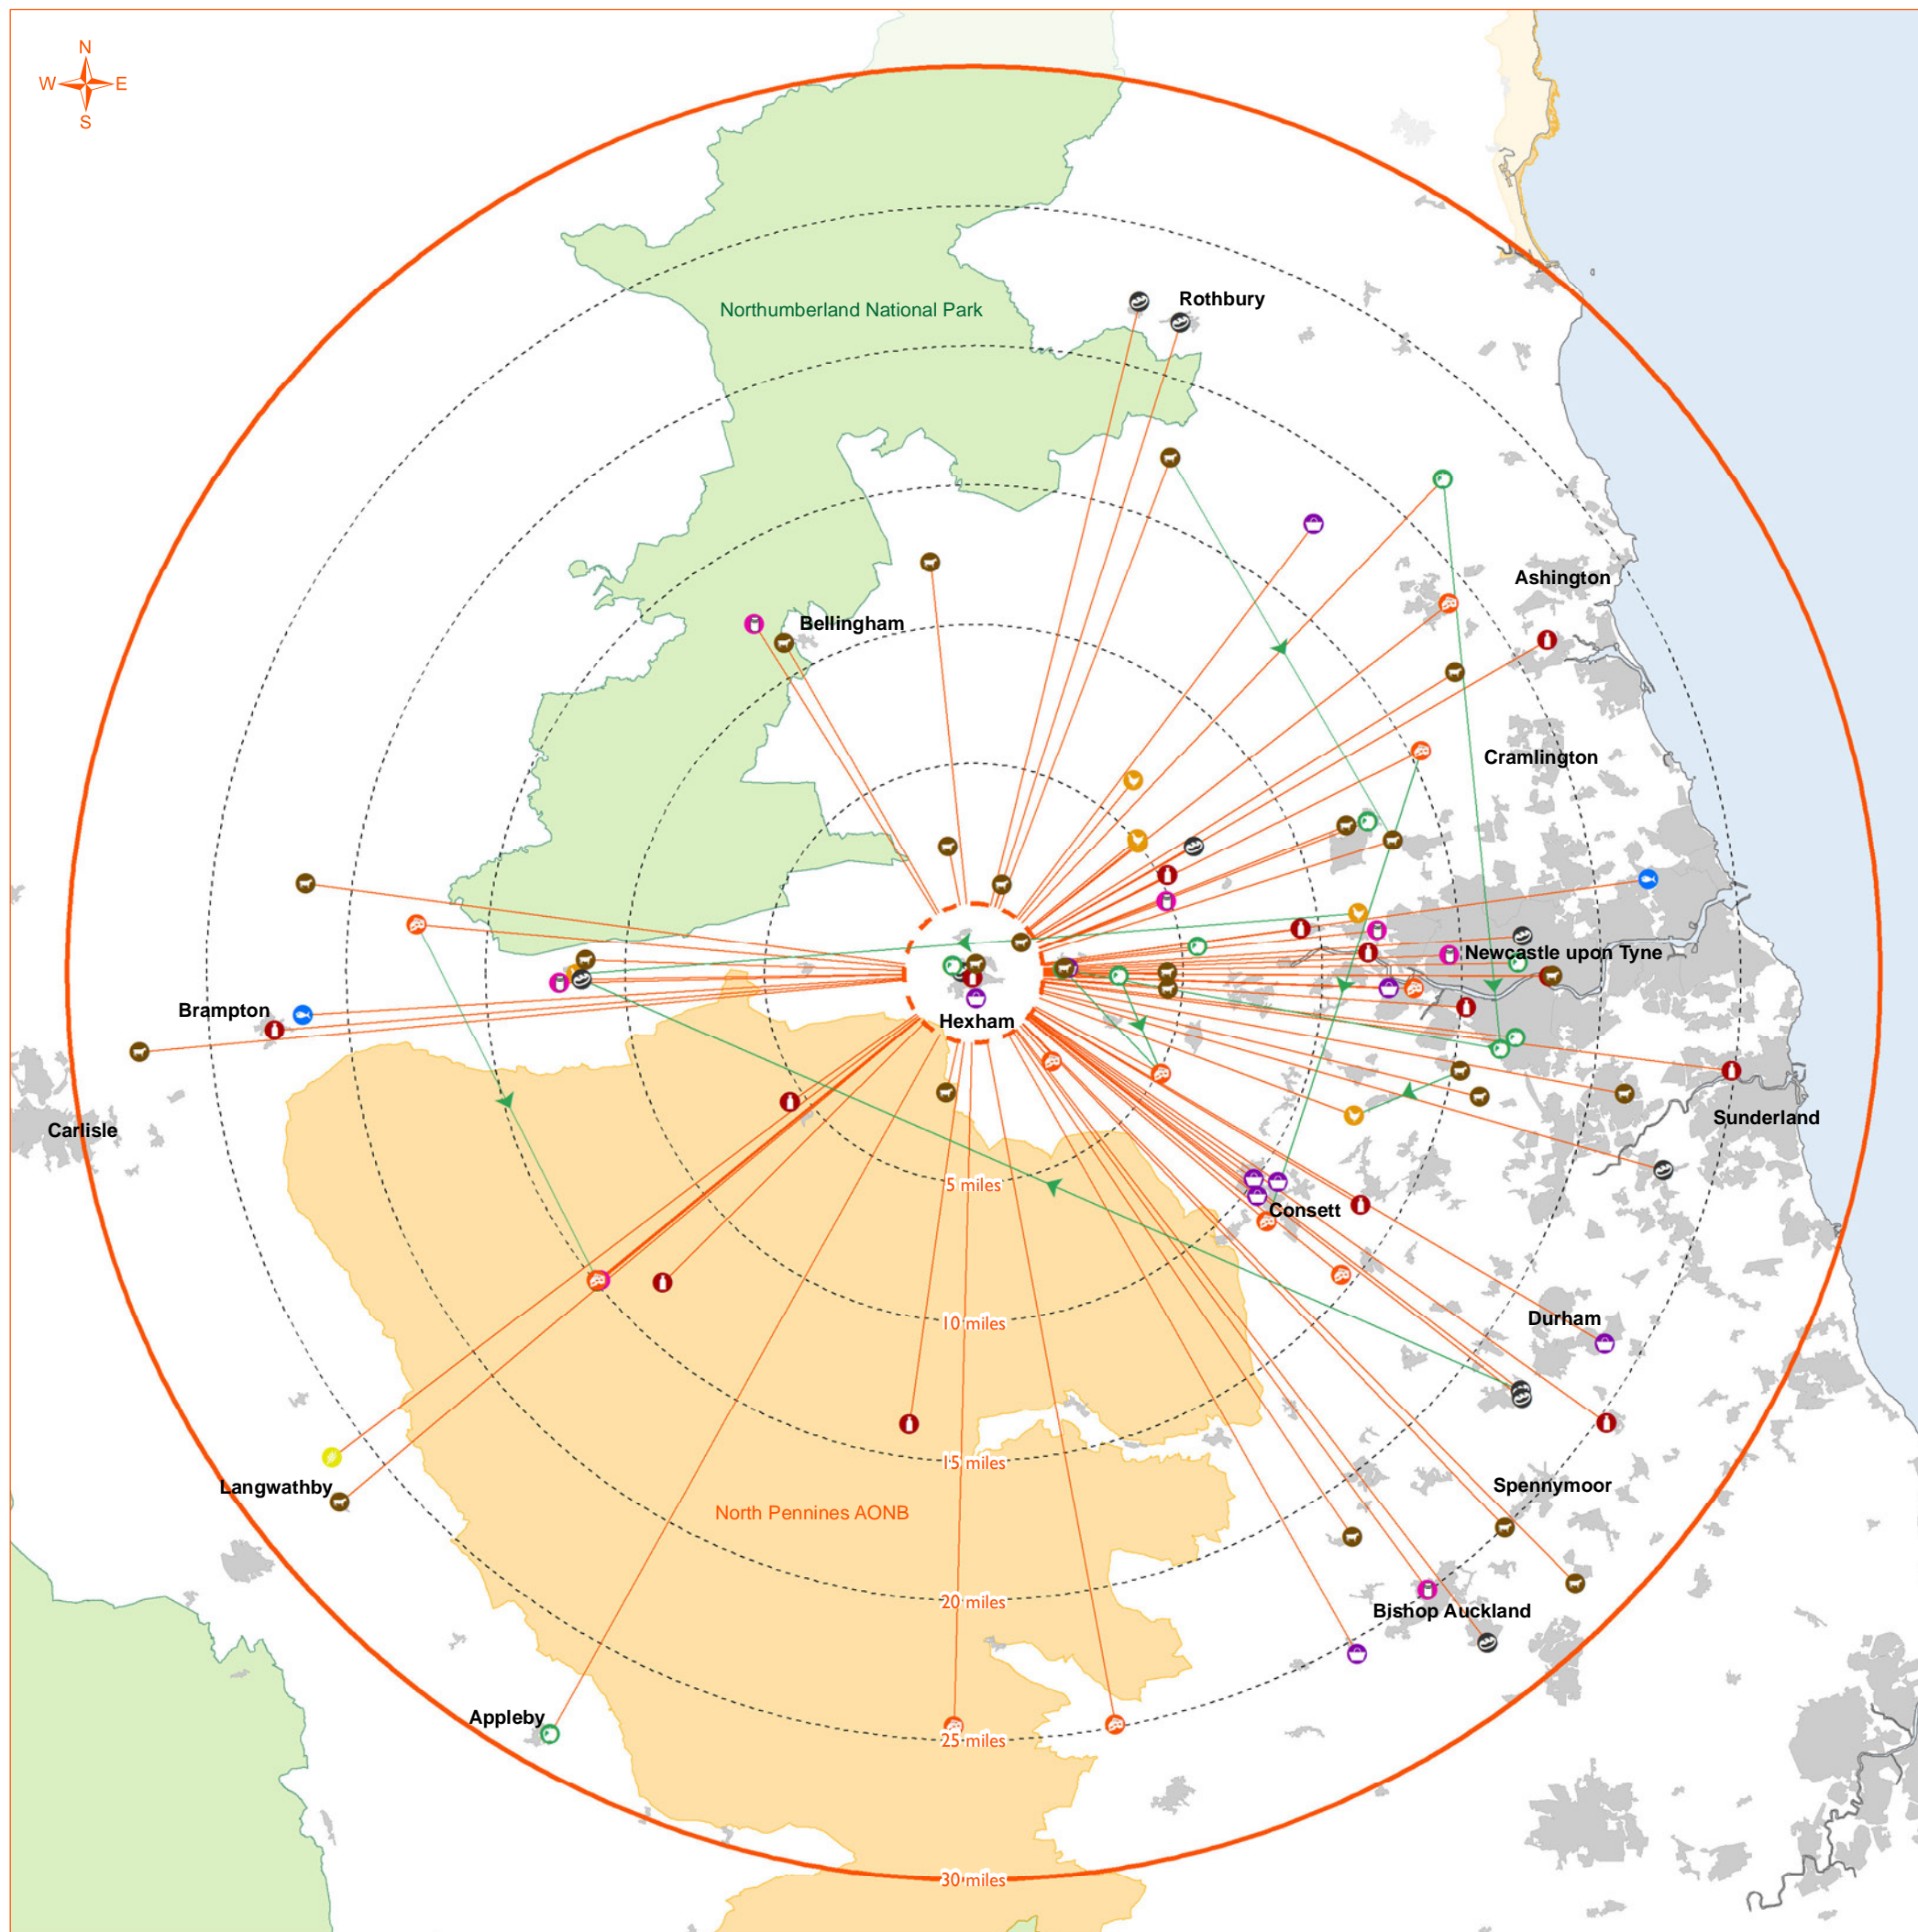

National Survey Locations & Main Links in Local Supply Chains

Click on location to go to detailed map

Reproduced from Ordnance Survey digital map data © Crown copyright 2012. All rights reserved. Licence numbers 100047514, 0100031673. LUC LDN 4964-01_021_National_Map_Final_NoComplexLinks 06/06/2012

- Meat/Processed meat
- Cereals
- Dairy
- Fruit/Vegetables
- Eggs
- Fish/Shellfish
- Drinks
- Preserves
- Baked goods
- Other

Supply chain links

Multistage supply chain link

Boundary of core study area

Boundary of local food supply area

Area of Outstanding Natural Beauty (AONB)

National Park

Settlements

[Back to national map](#)

Core study area and location of main local food outlets in Hexham

Local supply chain into Penrith

Key

Local food producers

[Back to national map](#)

Core study area and location of main local food outlets in Penrith

Local supply chain into Darlington

Key

- Local food producers
- Meat/Processed meat
 - Fruit/Vegetables
 - Dairy
 - Other
 - Cereals
 - Eggs
 - Fish/Shellfish
 - Drinks
 - Preserves
 - Baked goods
- Supply chain links
- Supply chain links
 - Multistage supply chain link
- Boundaries and Landmarks
- Boundary of core study area
 - Boundary of local food supply area
 - Area of Outstanding Natural Beauty (AONB)
 - National Park
 - Settlements