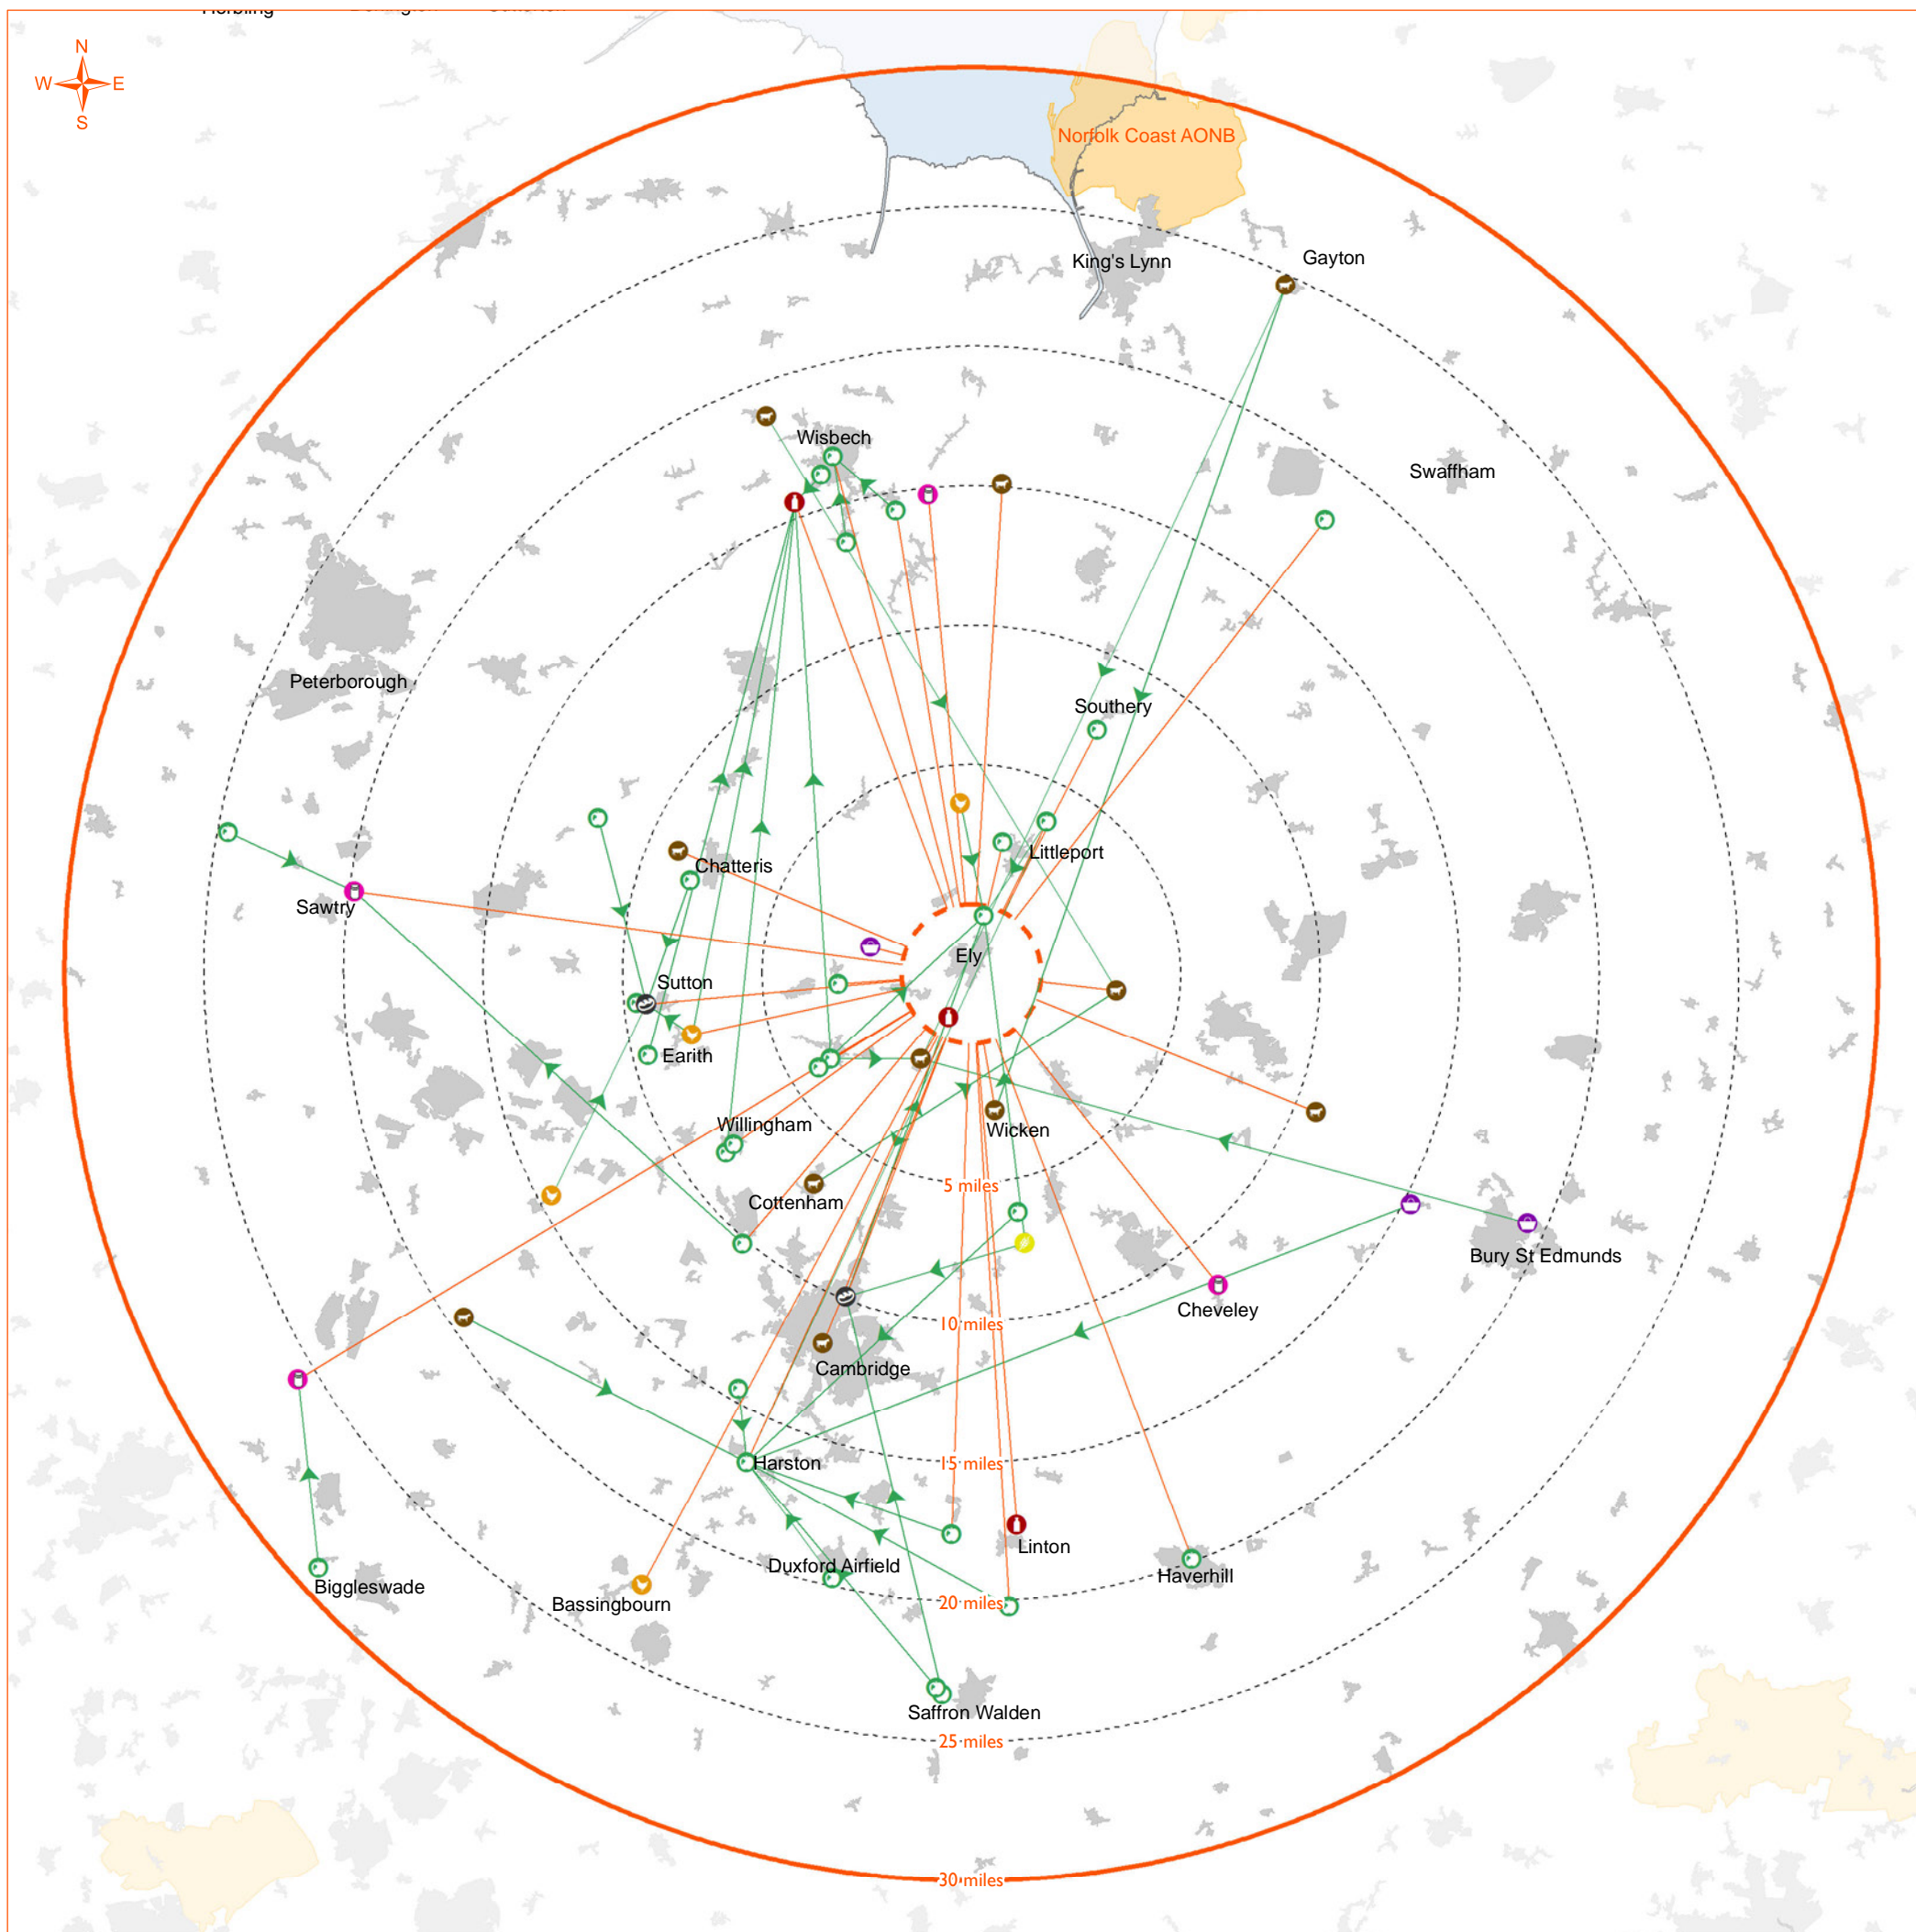

[Back to national map](#)

Core study area and location of main local food outlets in Penrith

Local supply chain into Darlington

Key

- Local food producers
- Meat/Processed meat
 - Fruit/Vegetables
 - Dairy
 - Other
 - Cereals
 - Eggs
 - Fish/Shellfish
 - Drinks
 - Preserves
 - Baked goods
- Supply chain links
- Supply chain links
 - Multistage supply chain link
- Boundaries and Landmarks
- Boundary of core study area
 - Boundary of local food supply area
 - Area of Outstanding Natural Beauty (AONB)
 - National Park
 - Settlements

- Supply chain links
- Boundary of core study area
- Boundary of local food supply area
- Area of Outstanding Natural Beauty (AONB)
- National Park
- Settlements

[Back to national map](#)

Core study area and location of main local food outlets in Sheffield

Supply chain links

Multistage supply chain link

Boundary of core study area

Boundary of local food supply area

Area of Outstanding Natural Beauty (AONB)

National Park

Settlements

[Back to national map](#)

Core study area and location of main local food outlets in Norwich

Local supply chain into Ely

- Key**
- Local food producers
- Meat/Processed meat
 - Cereals
 - Dairy
 - Fruit/Vegetables
 - Eggs
 - Fish/Shellfish
 - Drinks
 - Preserves
 - Baked goods
 - Other
- Supply chain links
- Multistage supply chain link
 - Boundary of core study area
 - Boundary of local food supply area
 - Area of Outstanding Natural Beauty (AONB)
 - National Park
 - Settlements