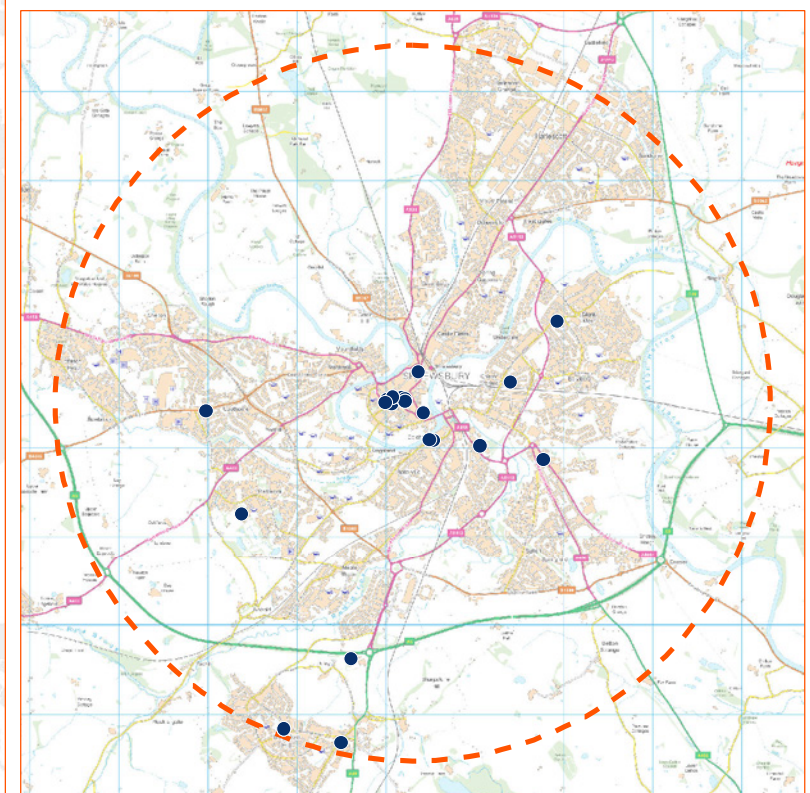

[Back to national map](#)

Core study area and location of main local food outlets in Knutsford

Local supply chain into Newark

Key

- Local food producers
- Meat/Processed meat
 - Cereals
 - Dairy
 - Fruit/Vegetables
 - Eggs
 - Fish/Shellfish
 - Drinks
 - Preserves
 - Baked goods
 - Other
- Supply chain links
- Multistage supply chain link
 - Boundary of core study area
 - Boundary of local food supply area
 - Area of Outstanding Natural Beauty (AONB)
 - National Park
 - Settlements

[Back to national map](#)

Core study area and location of main local food outlets in Newark

Local supply chain into Shrewsbury

Key

Local food producers

-  Meat/Processed meat
-  Cereals
-  Dairy
-  Fruit/Vegetables
-  Eggs
-  Fish/Shellfish
-  Drinks
-  Preserves
-  Baked goods
-  Other

— Supply chain links

→ Multistage supply chain link

--- Boundary of core study area

○ Boundary of local food supply area

Area of Outstanding Natural Beauty (AONB)

National Park

Settlements

[Back to national map](#)

Core study area and location of main local food outlets in Shrewsbury

Local supply chain into Birstall

Key

- Local food producers
- Meat/Processed meat
 - Cereals
 - Dairy
 - Fruit/Vegetables
 - Eggs
 - Fish/Shellfish
 - Drinks
 - Preserves
 - Baked goods
 - Other
- Supply chain links
- Boundary of core study area
- Boundary of local food supply area
- Area of Outstanding Natural Beauty (AONB)
- National Park
- Settlements