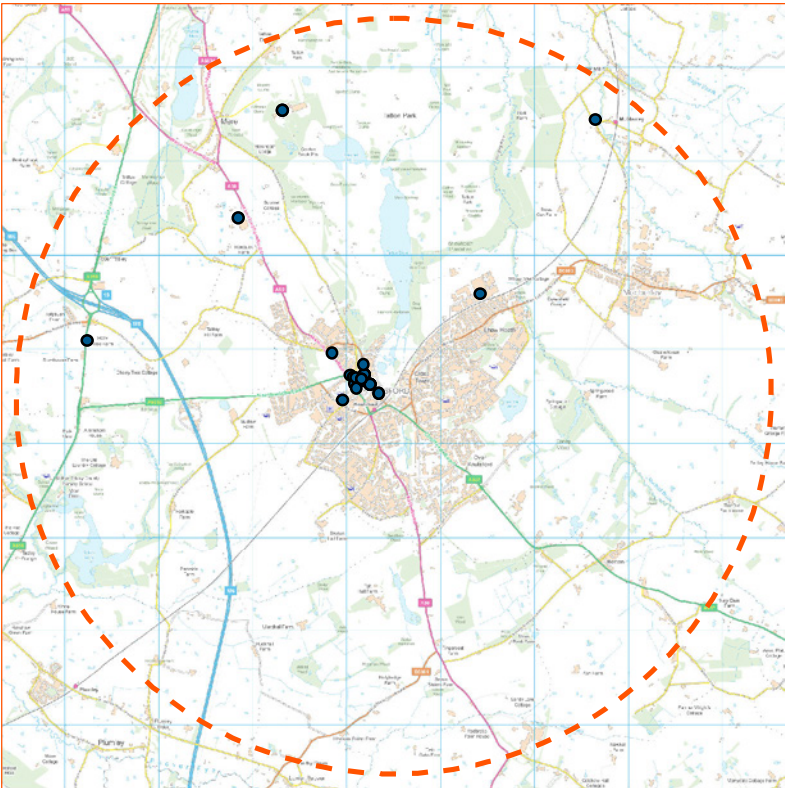

Supply chain links

- Multistage supply chain link
- Boundary of core study area
- Boundary of local food supply area
- Area of Outstanding Natural Beauty (AONB)
- National Park
- Settlements

[Back to national map](#)

- Supply chain links
- Boundary of core study area
- Boundary of local food supply area
- Area of Outstanding Natural Beauty (AONB)
- National Park
- Settlements

[Back to national map](#)

Core study area and location of main local food outlets in Sheffield

Local supply chain into Knutsford

Key

- Local food producers
- Meat/Processed meat
 - Cereals
 - Dairy
 - Fruit/Vegetables
 - Eggs
 - Fish/Shellfish
 - Drinks
 - Preserves
 - Baked goods
 - Other
- Supply chain links
- Boundary of core study area
 - Boundary of local food supply area
 - Area of Outstanding Natural Beauty (AONB)
 - National Park
 - Settlements

[Back to national map](#)

Core study area and location of main local food outlets in Knutsford

Local supply chain into Newark

Key

- Local food producers
- Meat/Processed meat
 - Cereals
 - Dairy
 - Fruit/Vegetables
 - Eggs
 - Fish/Shellfish
 - Drinks
 - Preserves
 - Baked goods
 - Other
- Supply chain links
- Multistage supply chain link
 - Boundary of core study area
 - Boundary of local food supply area
 - Area of Outstanding Natural Beauty (AONB)
 - National Park
 - Settlements