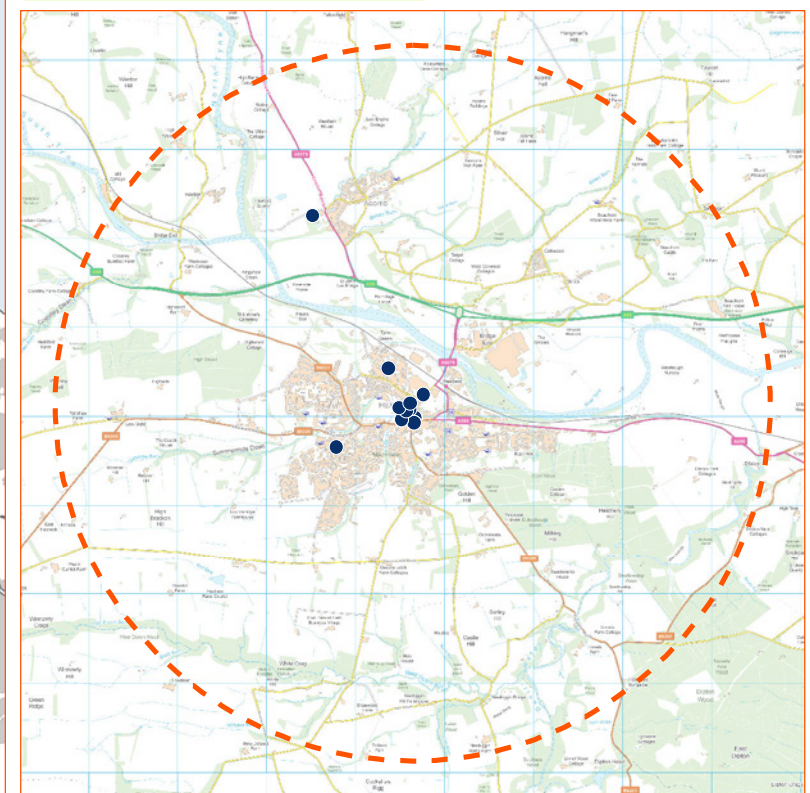

National Survey Locations & Main Links in Local Supply Chains

Click on location to go to detailed map

Reproduced from Ordnance Survey digital map data © Crown copyright 2012. All rights reserved. Licence numbers 100047514, 0100031673. LUC LDN 4964-01_021_National_Map_Final_NoComplexLinks 06/06/2012

Key

- Supply chain links
- Boundary of local food supply area
- Area of Outstanding Natural Beauty (AONB)
- National Park
- Settlements

Map Scale @ A3: 1:2,000,000

Local supply chain into Hexham

Key

Local food producers

- Meat/Processed meat
- Cereals
- Dairy
- Fruit/Vegetables
- Eggs
- Fish/Shellfish
- Drinks
- Preserves
- Baked goods
- Other

Supply chain links

Multistage supply chain link

Boundary of core study area

Boundary of local food supply area

Area of Outstanding Natural Beauty (AONB)

National Park

Settlements

[Back to national map](#)

Core study area and location of main local food outlets in Hexham

Local supply chain into Penrith

Key

Local food producers