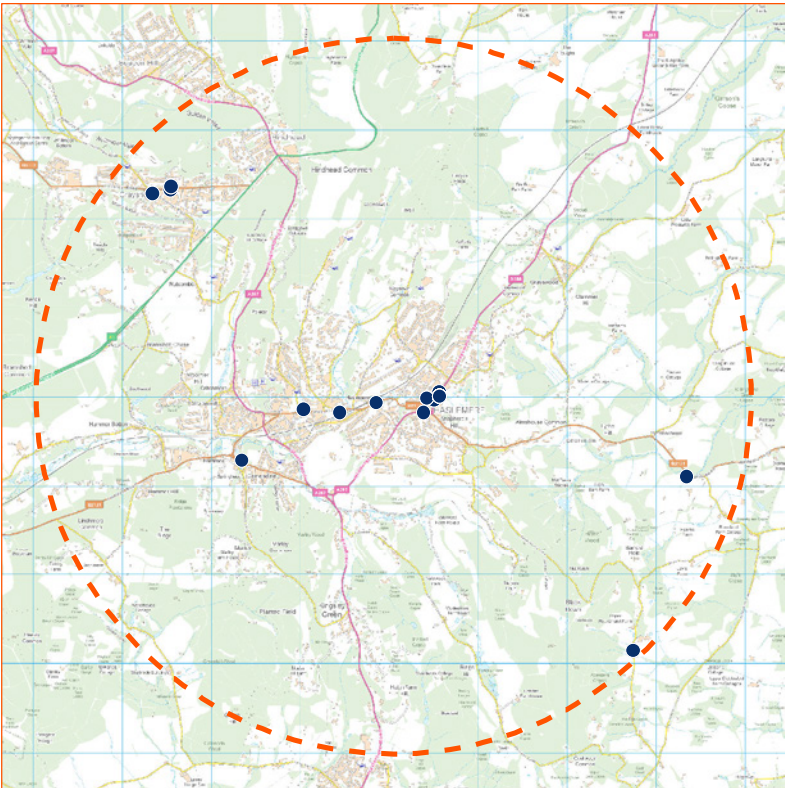

Core study area and location of main local food outlets in Haslemere