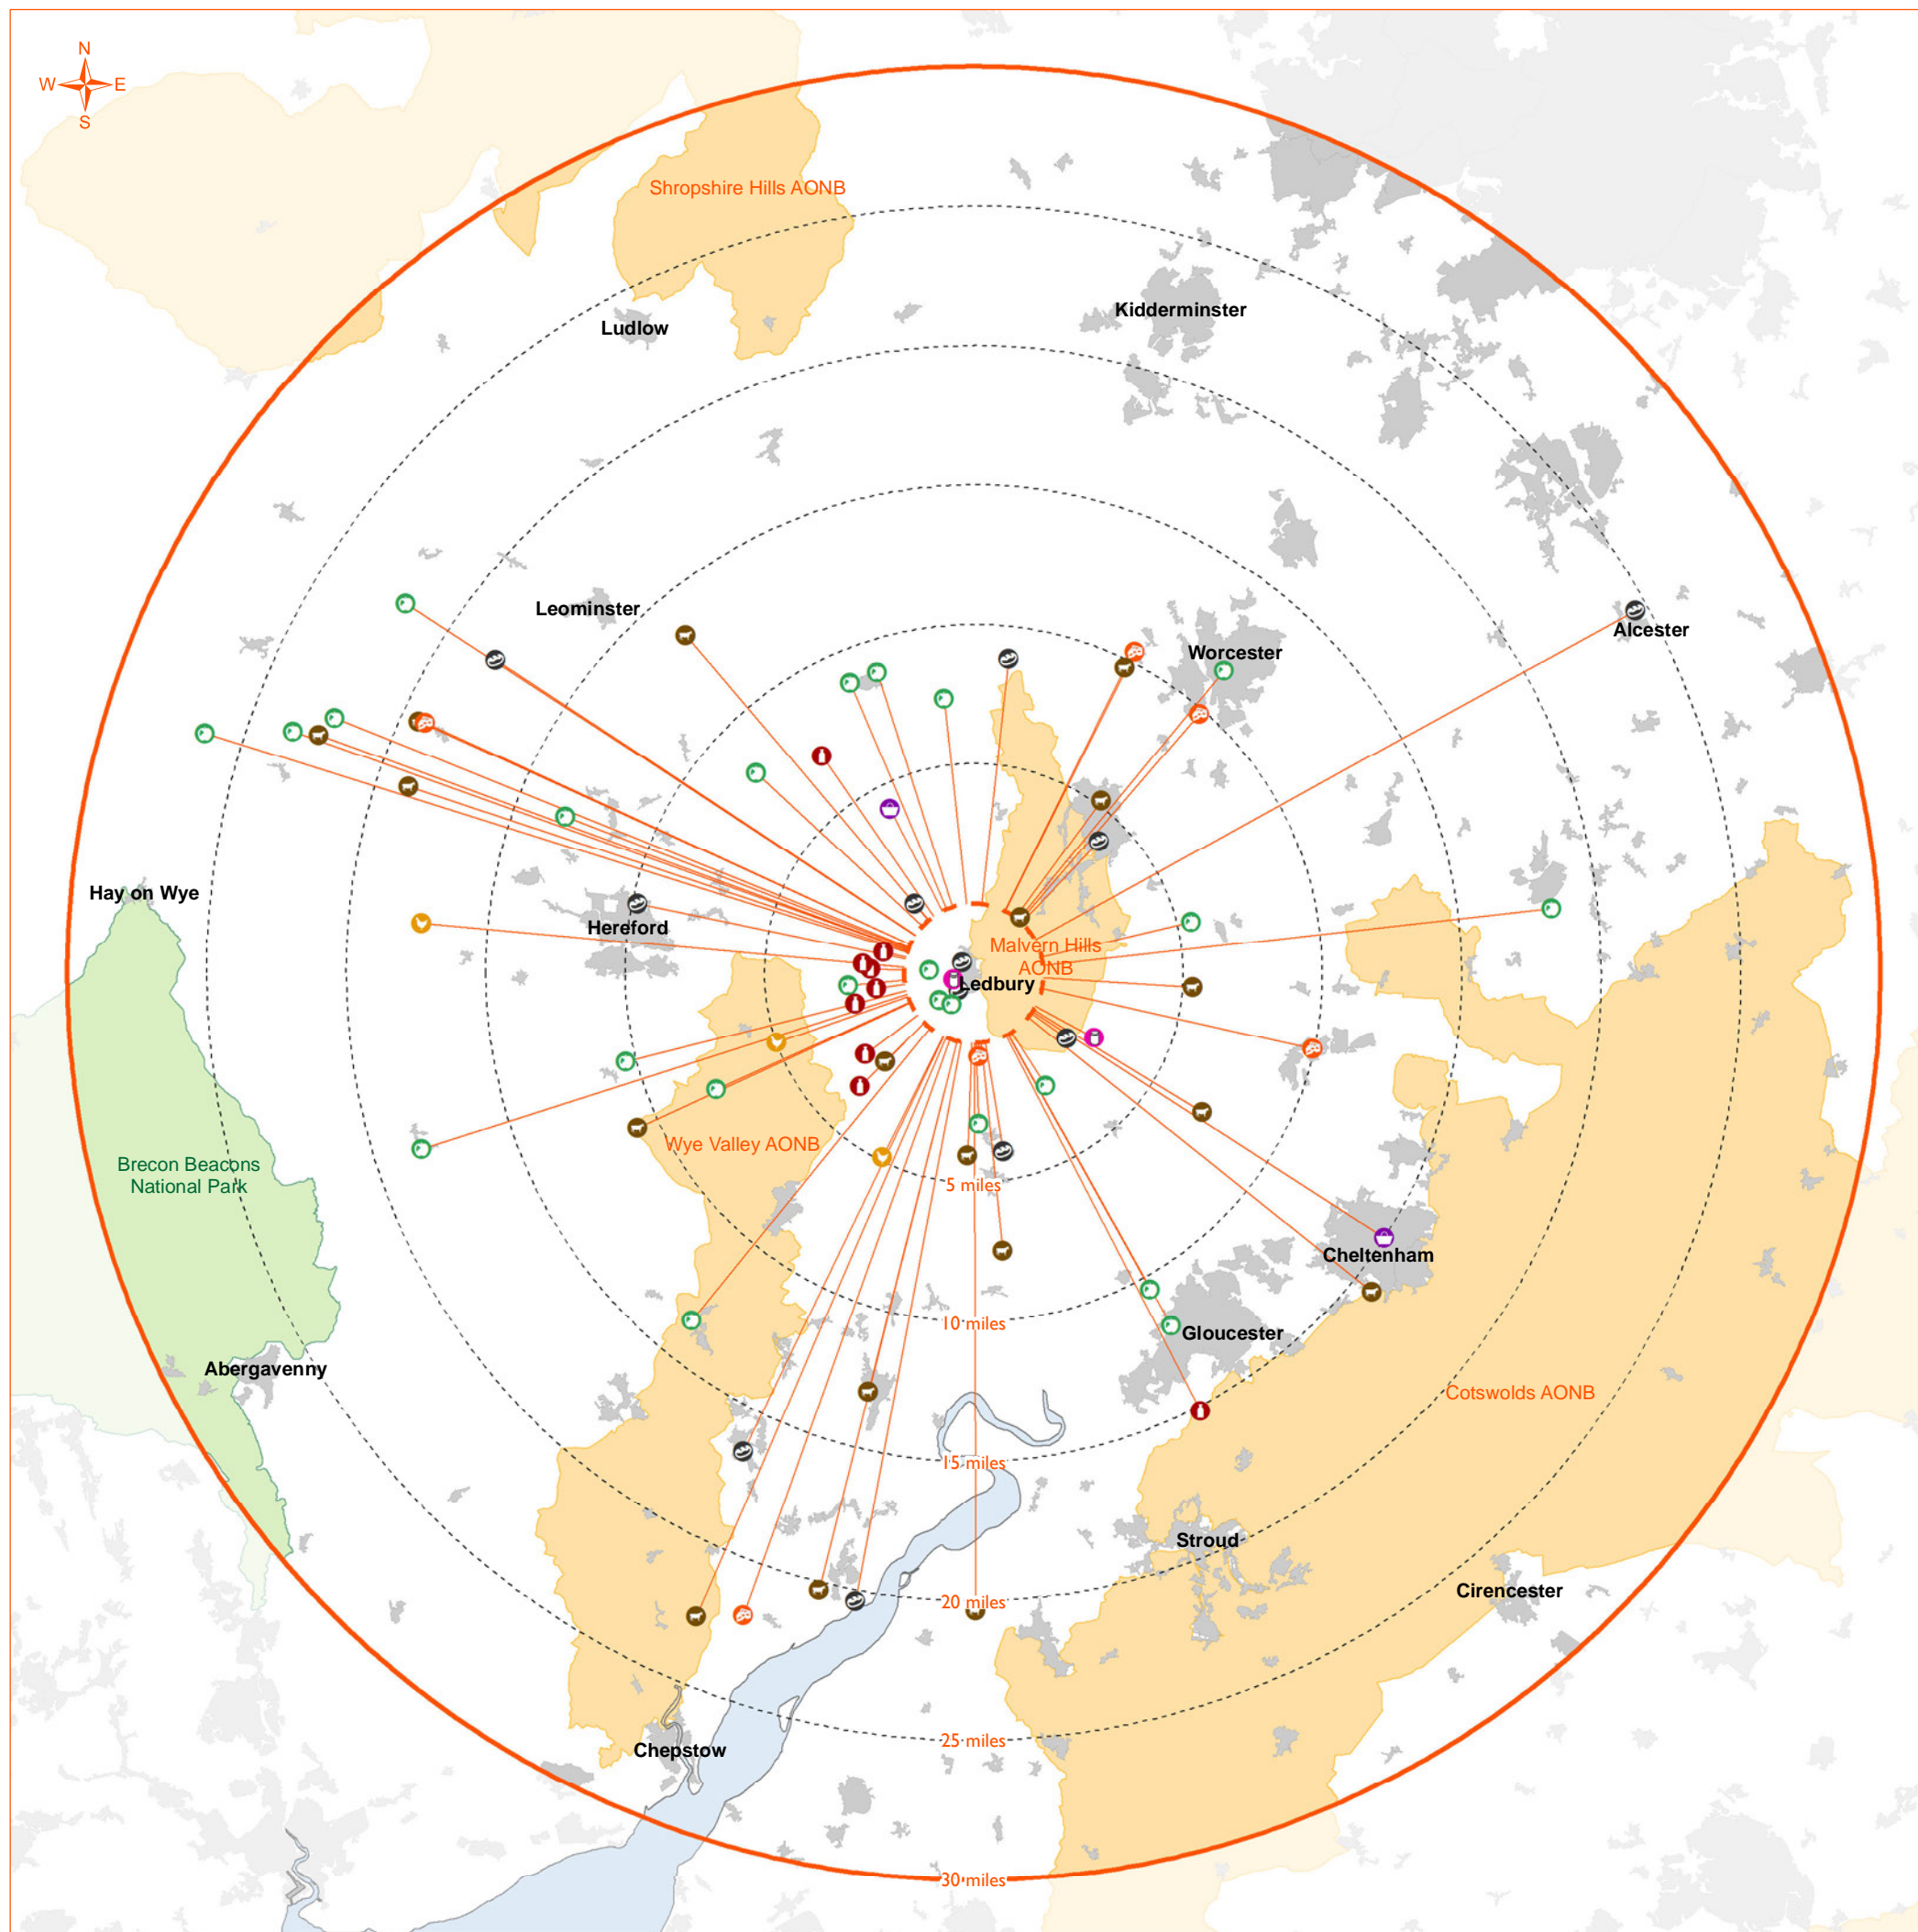

Local supply chain into Ledbury

Key

Local food producers

- Meat/Processed meat
- Cereals
- Dairy
- Fruit/Vegetables
- Eggs
- Fish/Shellfish
- Drinks
- Preserves
- Baked goods
- Other

Supply chain links

Boundary of core study area

Boundary of local food supply area

Area of Outstanding Natural Beauty (AONB)

National Parks

Settlements

[Back to national map](#)