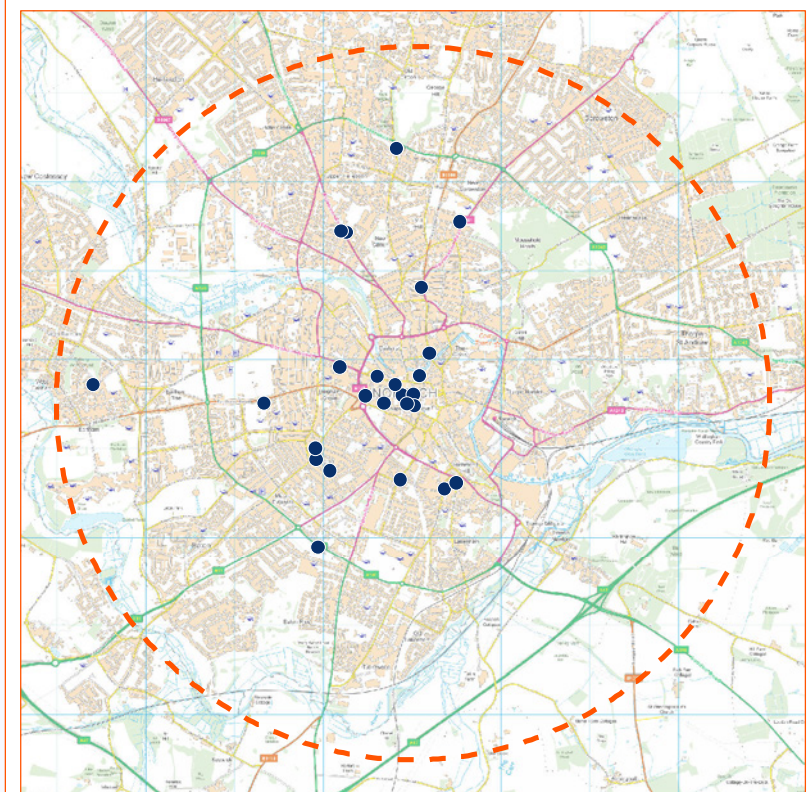

[Back to national map](#)

Core study area and location of main local food outlets in Birstall

Local supply chain into Norwich

Key

Local food producers

- Meat/Processed meat
- Cereals
- Dairy
- Fruit/Vegetables
- Eggs
- Fish/Shellfish
- Drinks
- Preserves
- Baked goods
- Other

Supply chain links

Multistage supply chain link

Boundary of core study area

Boundary of local food supply area

Area of Outstanding Natural Beauty (AONB)

National Park

Settlements

[Back to national map](#)

Core study area and location of main local food outlets in Norwich

Local supply chain into Ely

- Key**
- Local food producers
- Meat/Processed meat
 - Cereals
 - Dairy
 - Fruit/Vegetables
 - Eggs
 - Fish/Shellfish
 - Drinks
 - Preserves
 - Baked goods
 - Other
- Supply chain links
- Multistage supply chain link
 - Boundary of core study area
 - Boundary of local food supply area
 - Area of Outstanding Natural Beauty (AONB)
 - National Park
 - Settlements

[Back to national map](#)

Core study area and location of main local food outlets in Ely

Local supply chain into Kenilworth

Key

- Local food producers
- Meat/Processed meat
 - Cereals
 - Dairy
 - Fruit/Vegetables
 - Eggs
 - Fish/Shellfish
 - Drinks
 - Preserves
 - Baked goods
 - Other
- Supply chain links
- Boundary of core study area
 - Boundary of local food supply area
 - Area of Outstanding Natural Beauty (AONB)
 - National Park
 - Settlements