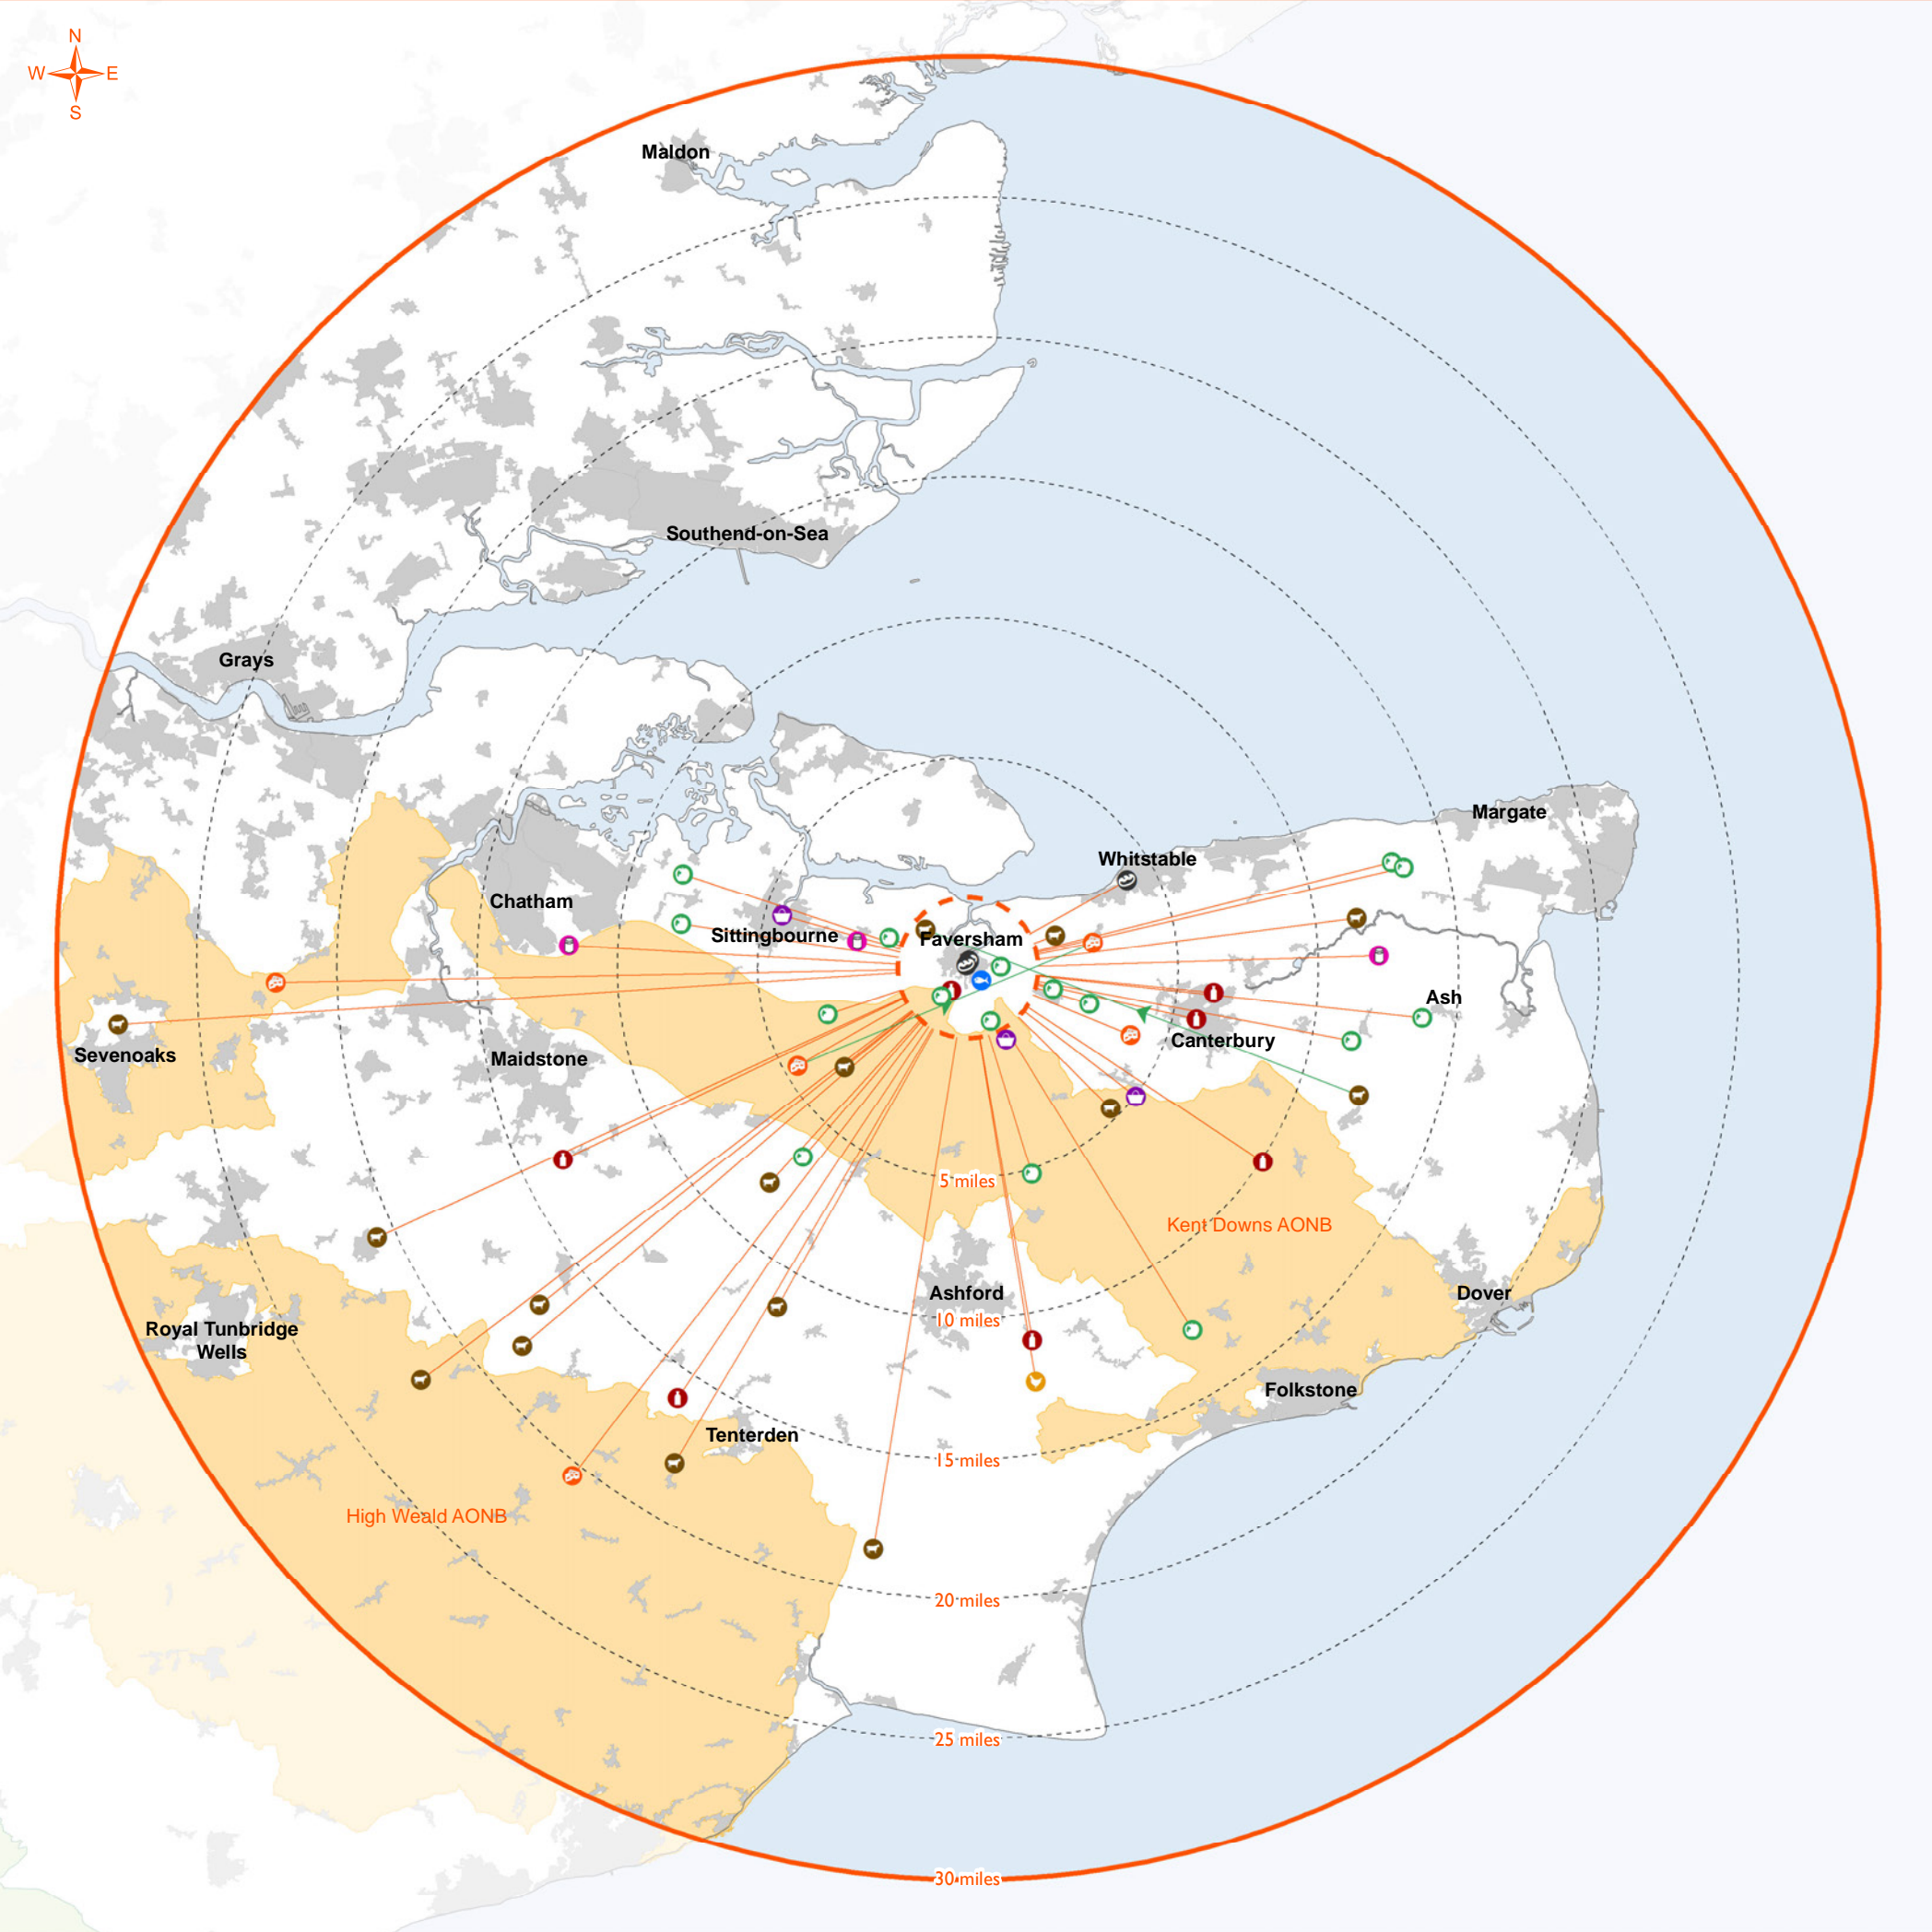

[Back to national map](#)

Core study area and location of main local food outlets in Penrith

Local supply chain into Darlington

Key

- Local food producers
- Meat/Processed meat
 - Fruit/Vegetables
 - Dairy
 - Other
 - Cereals
 - Eggs
 - Fish/Shellfish
 - Drinks
 - Preserves
 - Baked goods
- Supply chain links
- Supply chain links
 - Multistage supply chain link
- Boundaries and Landmarks
- Boundary of core study area
 - Boundary of local food supply area
 - Area of Outstanding Natural Beauty (AONB)
 - National Park
 - Settlements

Core study area and location of main local food outlets in Burnley

Local supply chain into Sheffield

Key

Local food producers

- Meat/Processed meat
- Cereals
- Dairy
- Fruit/Vegetables
- Eggs
- Fish/Shellfish
- Drinks
- Preserves
- Baked goods
- Other

Supply chain links

Boundary of core study area

Boundary of local food supply area

Area of Outstanding Natural Beauty (AONB)

National Parks

Settlements

[Back to national map](#)

Core study area and location of main local food outlets in Ledbury

Local supply chain into Faversham

Key

- Local food producers
- Meat/Processed meat
 - Dairy
 - Fruit/Vegetables
 - Eggs
 - Fish/Shellfish
 - Drinks
 - Preserves
 - Baked goods
 - Other
- Supply chain links
- Multistage supply chain link
 - Boundary of core study area
 - Boundary of local food supply area
 - Area of Outstanding Natural Beauty (AONB)
 - National Park
 - Settlements