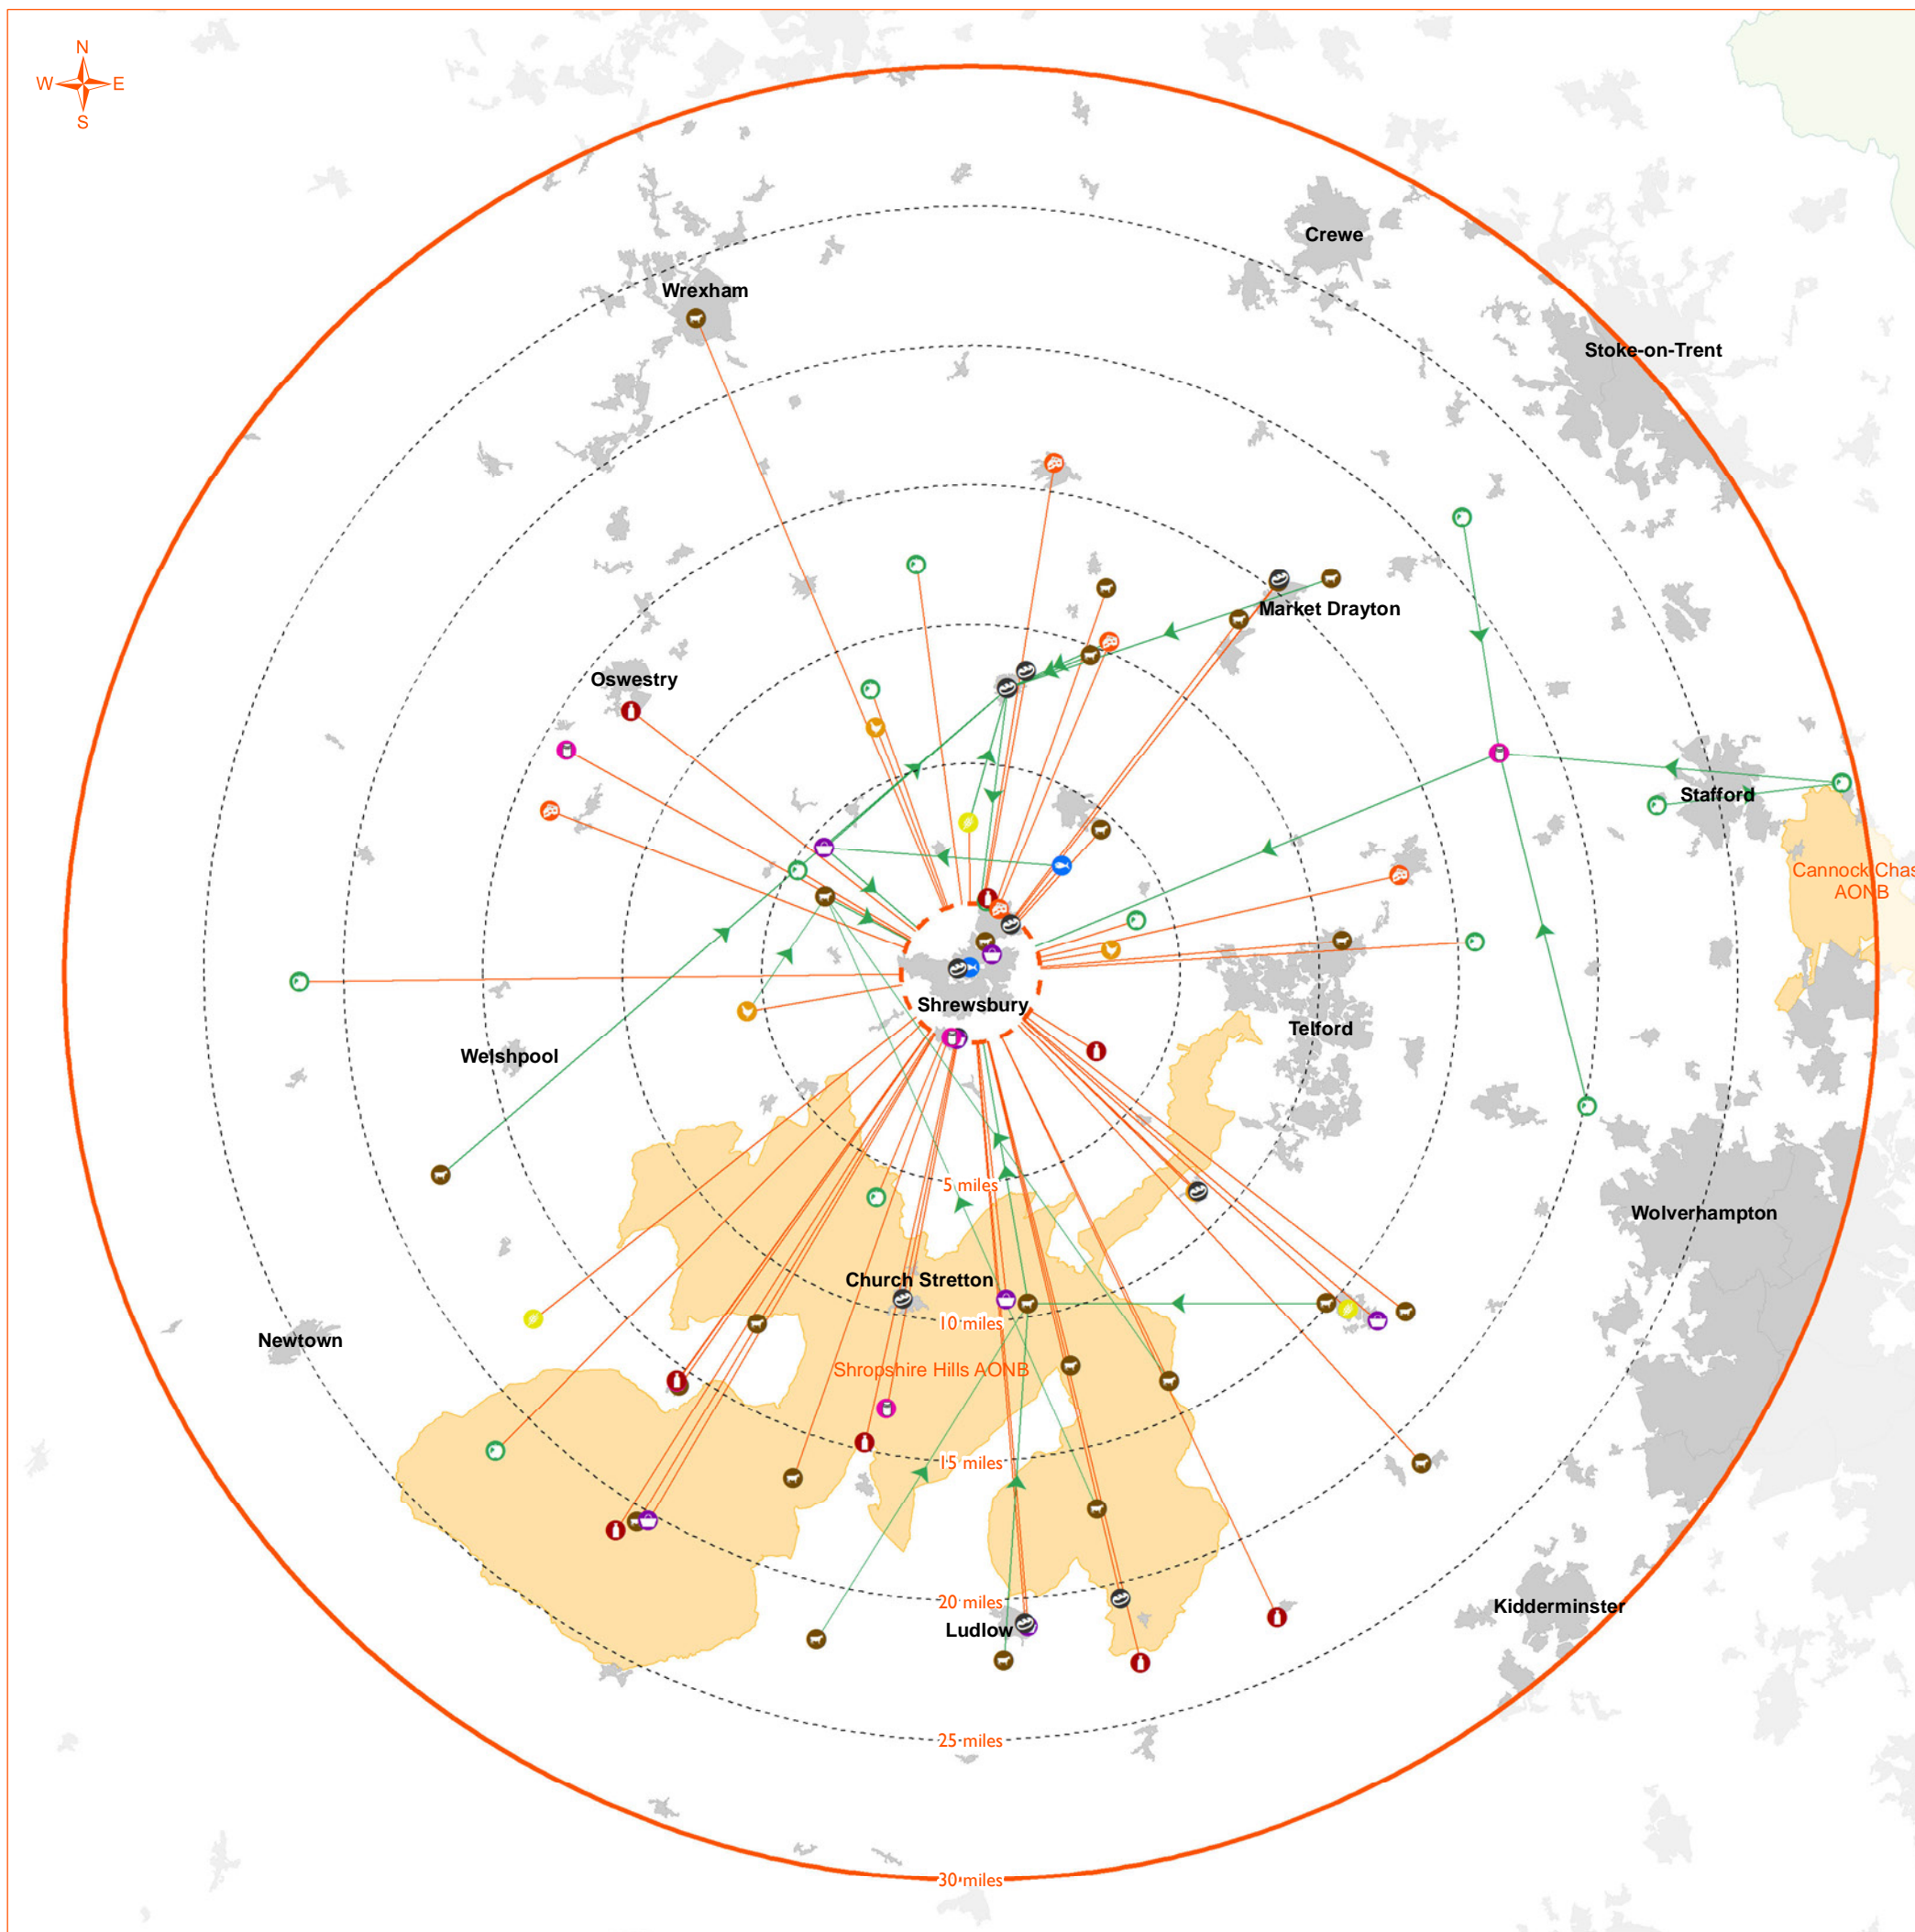

[Back to national map](#)

Core study area and location of main local food outlets in Penrith

Local supply chain into Darlington

Key

- Local food producers
- Meat/Processed meat
 - Fruit/Vegetables
 - Dairy
 - Other
 - Cereals
 - Eggs
 - Fish/Shellfish
 - Drinks
 - Preserves
 - Baked goods
- Supply chain links
- Supply chain links
 - Multistage supply chain link
- Boundaries and Landmarks
- Boundary of core study area
 - Boundary of local food supply area
 - Area of Outstanding Natural Beauty (AONB)
 - National Park
 - Settlements

- Supply chain links
- Boundary of core study area
- Boundary of local food supply area
- Area of Outstanding Natural Beauty (AONB)
- National Park
- Settlements

[Back to national map](#)

Core study area and location of main local food outlets in Sheffield

[Back to national map](#)

Core study area and location of main local food outlets in Knutsford

Local supply chain into Newark

Key

- Local food producers
- Meat/Processed meat
 - Cereals
 - Dairy
 - Fruit/Vegetables
 - Eggs
 - Fish/Shellfish
 - Drinks
 - Preserves
 - Baked goods
 - Other
- Supply chain links
- Multistage supply chain link
 - Boundary of core study area
 - Boundary of local food supply area
 - Area of Outstanding Natural Beauty (AONB)
 - National Park
 - Settlements

— Supply chain links

→ Multistage supply chain link

--- Boundary of core study area

○ Boundary of local food supply area

Area of Outstanding Natural Beauty (AONB)

National Park

Settlements

[Back to national map](#)