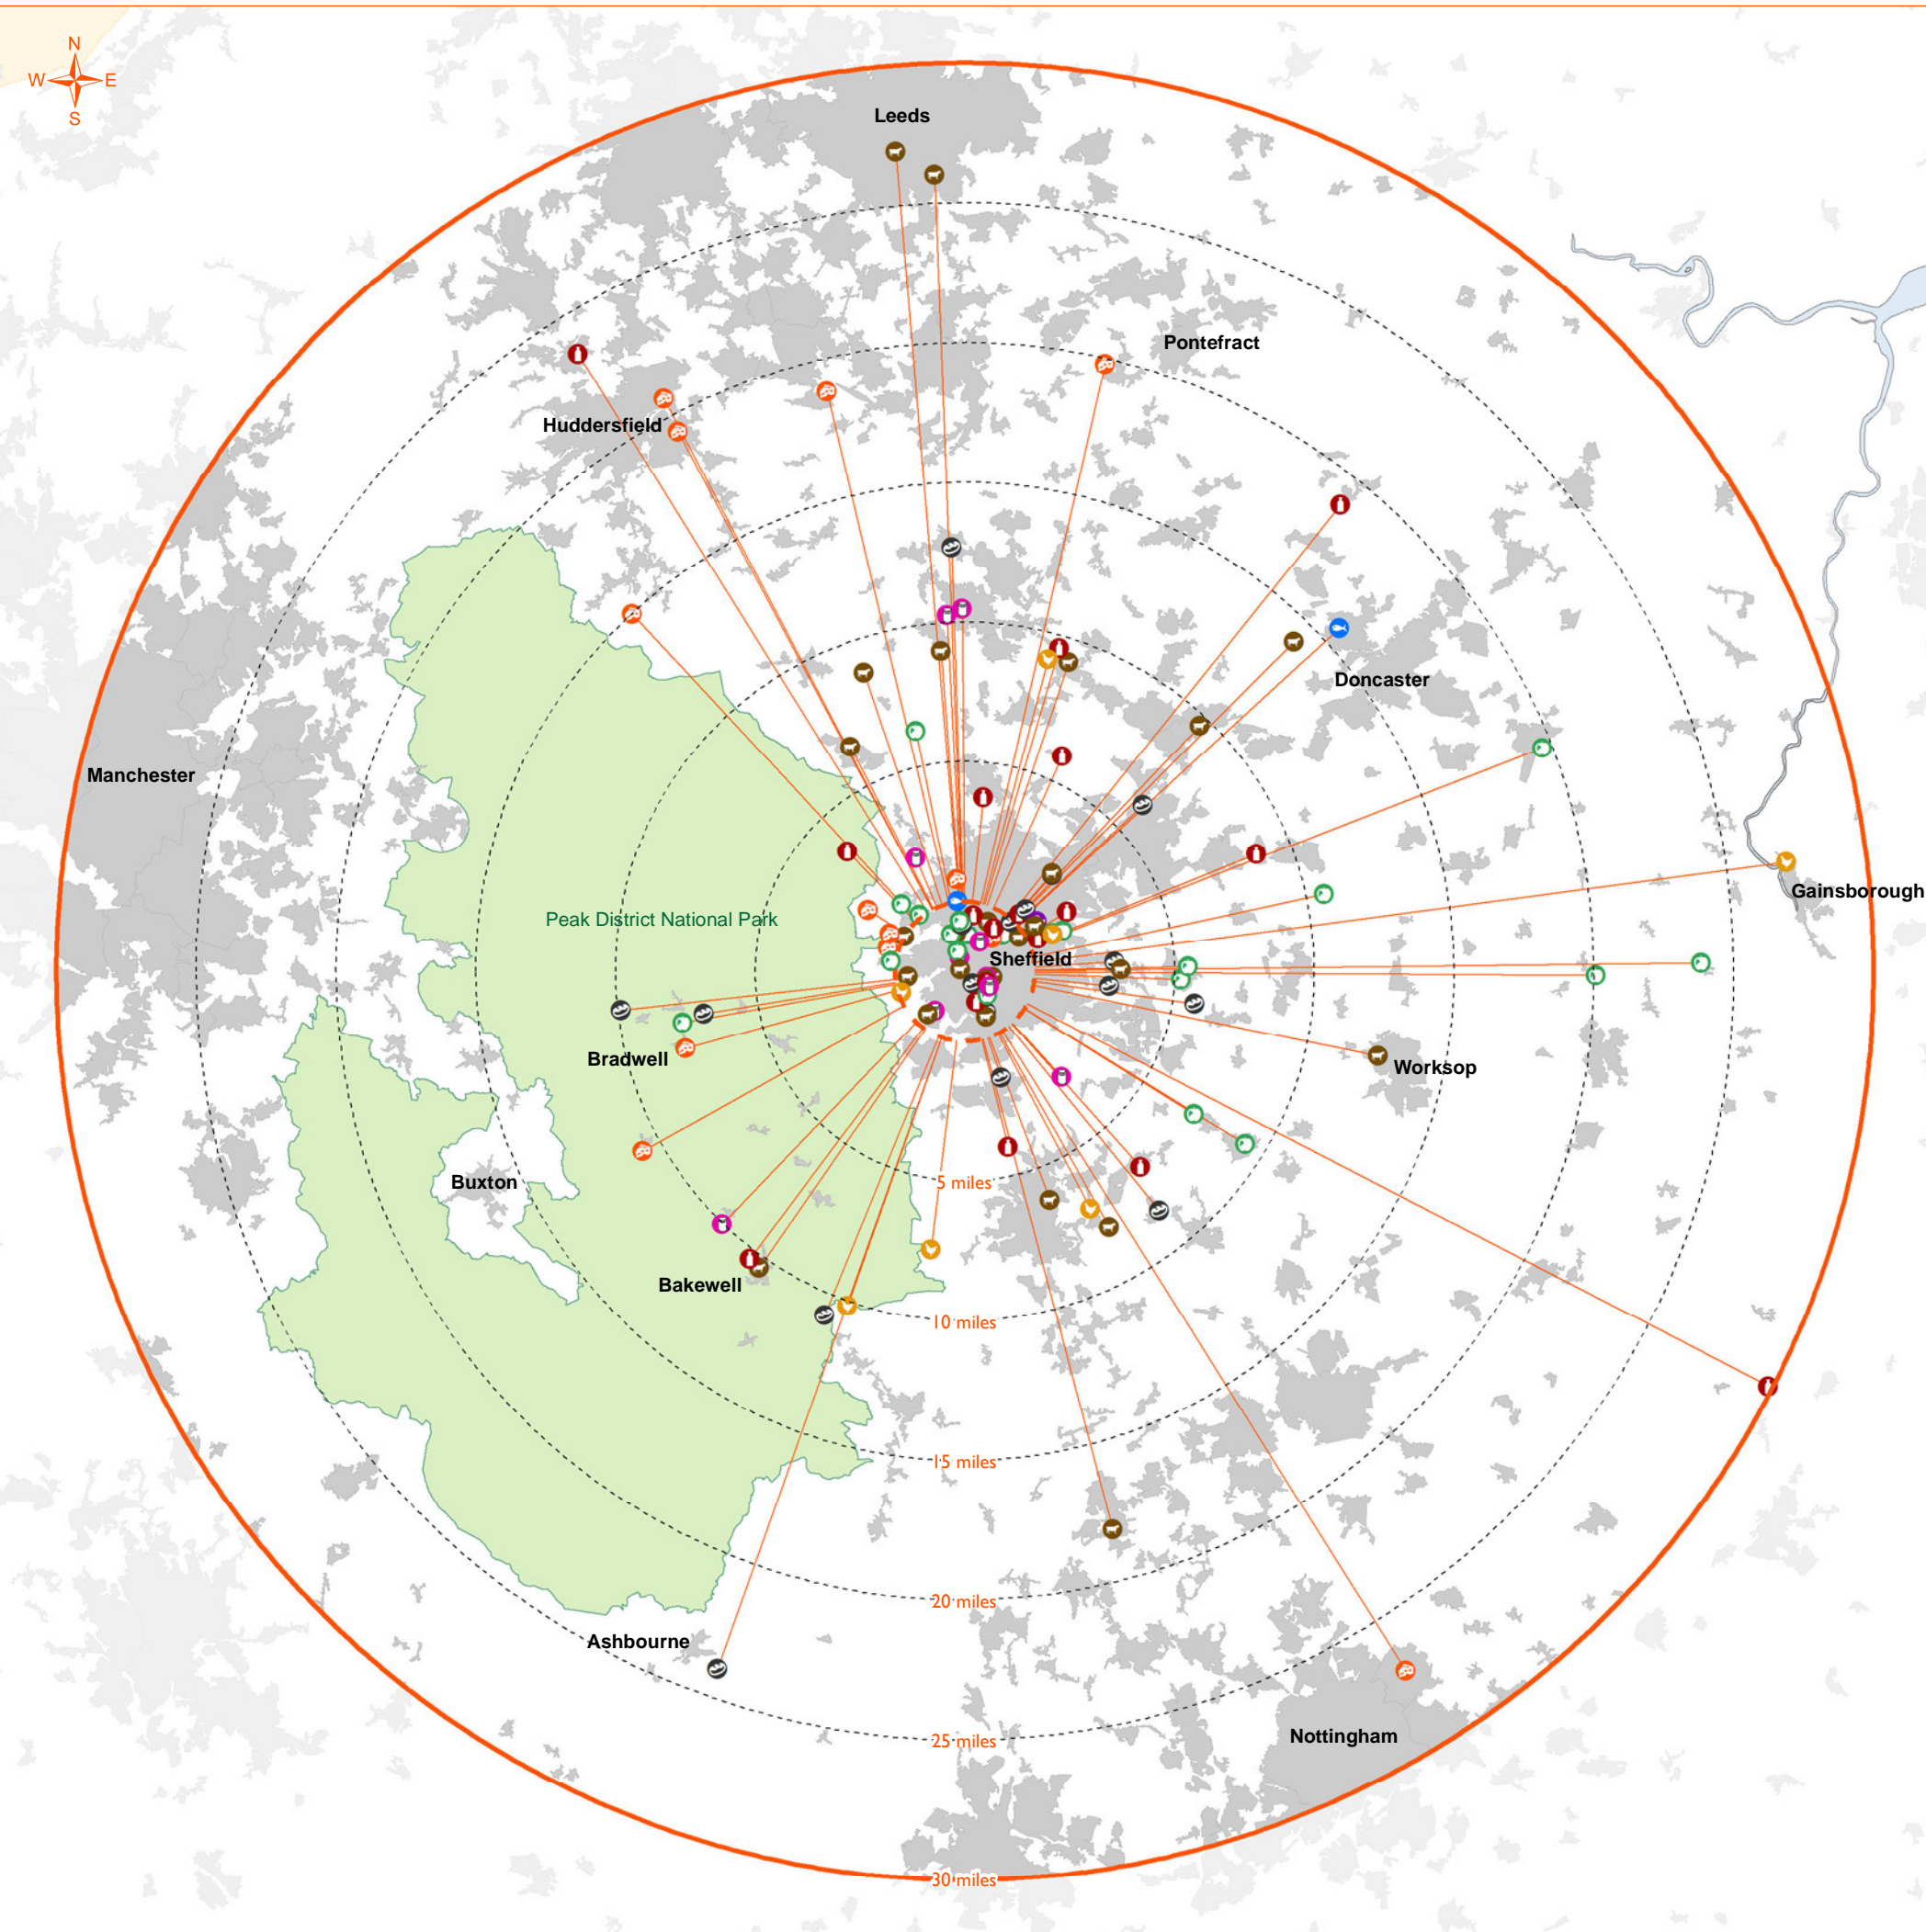

- Supply chain links
- Multistage supply chain link
- Boundary of core study area
- Boundary of local food supply area
- Area of Outstanding Natural Beauty (AONB)
- National Park
- Settlements

[Back to national map](#)

Supply chain links

- Multistage supply chain link
- Boundary of core study area
- Boundary of local food supply area
- Area of Outstanding Natural Beauty (AONB)
- National Park
- Settlements

[Back to national map](#)

Core study area and location of main local food outlets in Burnley

Local supply chain into Sheffield

Key

Local food producers

- Meat/Processed meat
- Cereals
- Dairy
- Fruit/Vegetables
- Eggs
- Fish/Shellfish
- Drinks
- Preserves
- Baked goods
- Other

- Supply chain links
- Boundary of core study area
- Boundary of local food supply area
- Area of Outstanding Natural Beauty (AONB)
- National Park
- Settlements

[Back to national map](#)

Core study area and location of main local food outlets in Sheffield