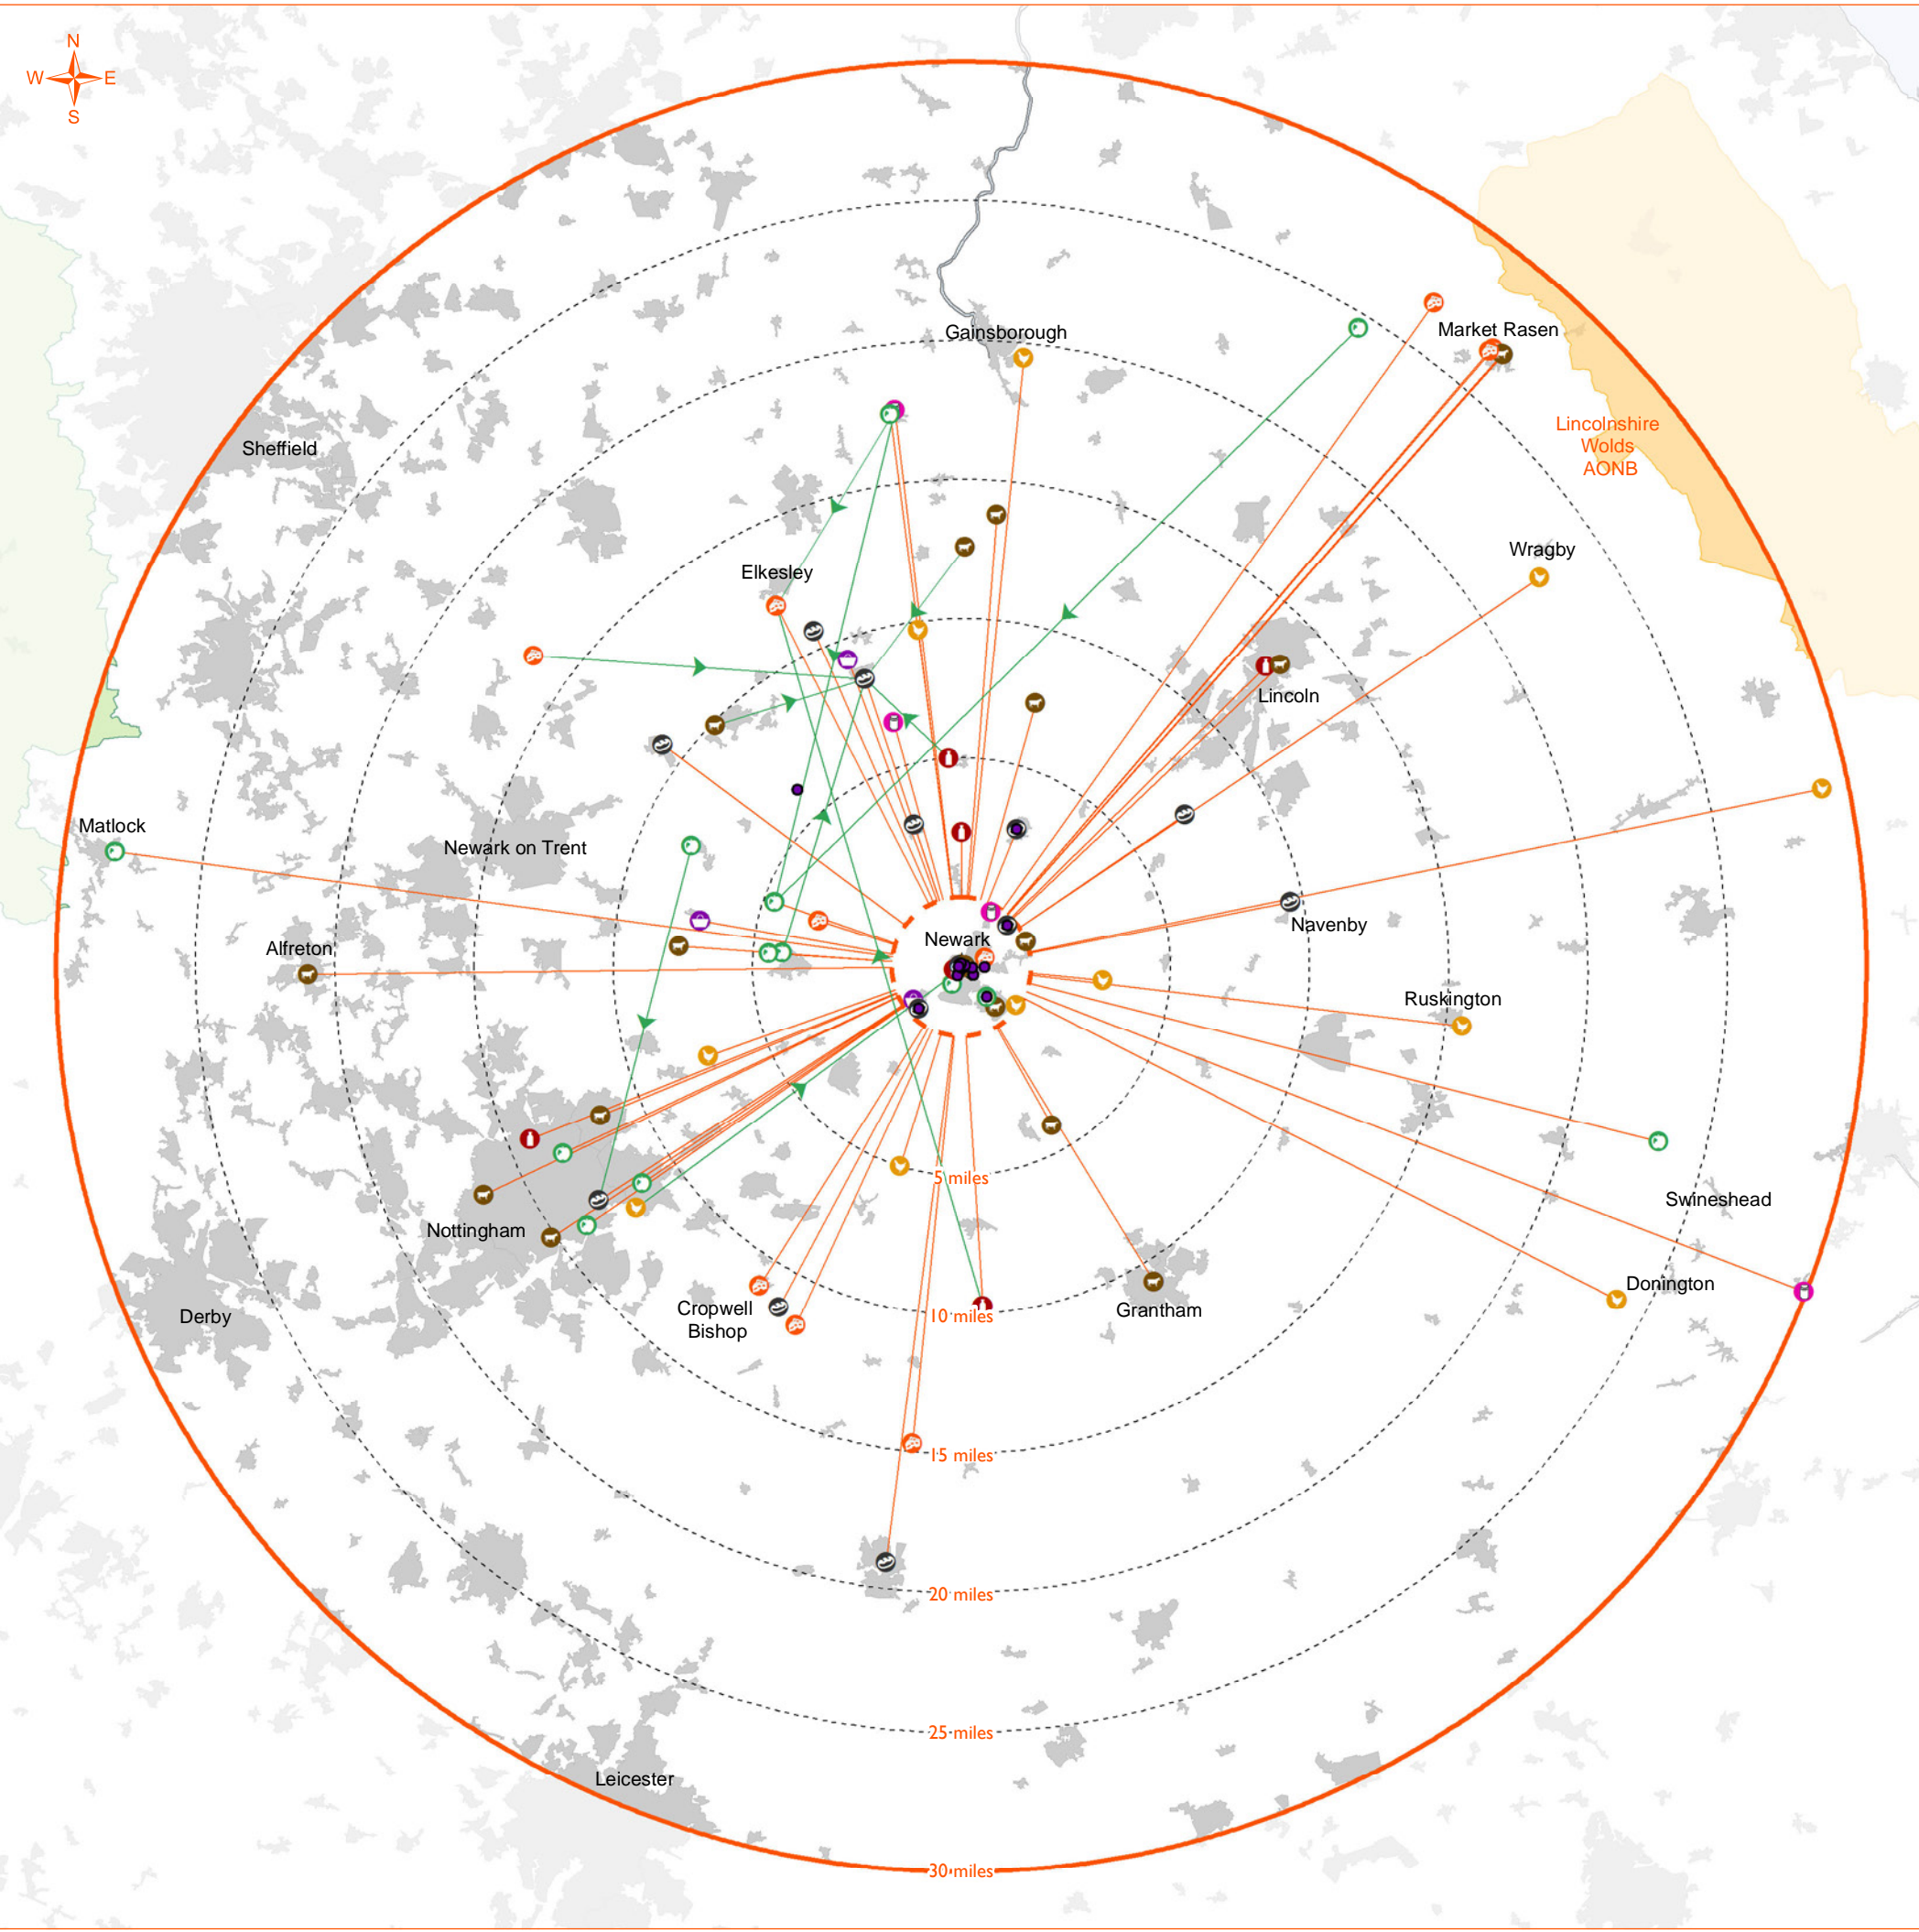

- Supply chain links
- Boundary of core study area
- Boundary of local food supply area
- Area of Outstanding Natural Beauty (AONB)
- National Park
- Settlements

[Back to national map](#)

Core study area and location of main local food outlets in Sheffield

[Back to national map](#)

Core study area and location of main local food outlets in Knutsford

Local supply chain into Newark

Key

- Local food producers
- Meat/Processed meat
 - Cereals
 - Dairy
 - Fruit/Vegetables
 - Eggs
 - Fish/Shellfish
 - Drinks
 - Preserves
 - Baked goods
 - Other
- Supply chain links
- Multistage supply chain link
 - Boundary of core study area
 - Boundary of local food supply area
 - Area of Outstanding Natural Beauty (AONB)
 - National Park
 - Settlements

— Supply chain links

→ Multistage supply chain link

--- Boundary of core study area

○ Boundary of local food supply area

Area of Outstanding Natural Beauty (AONB)

National Park

Settlements

[Back to national map](#)