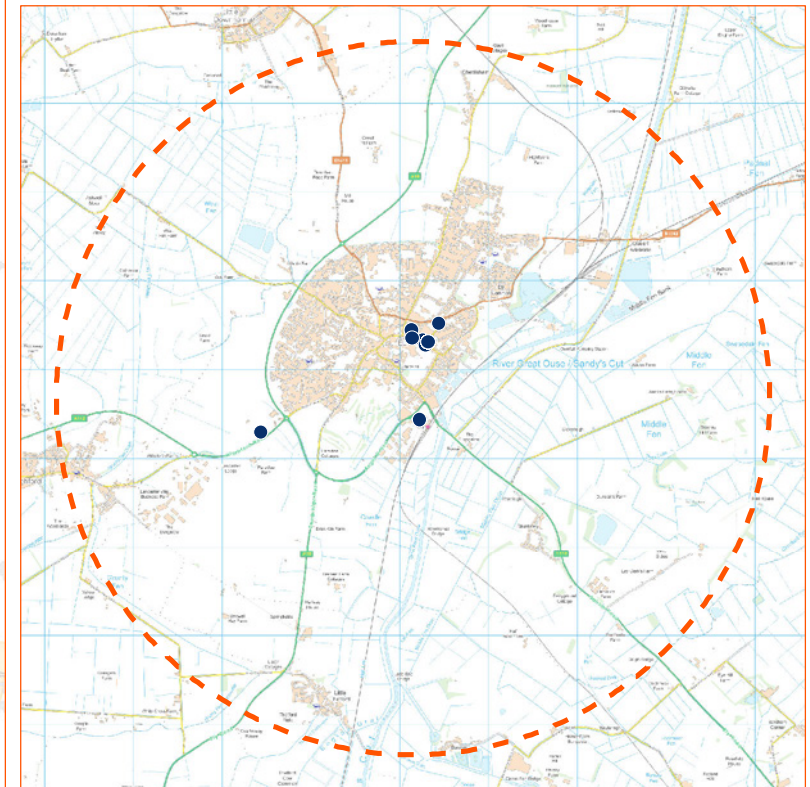

Core study area and location of main local food outlets in Norwich

Core study area and location of main local food outlets in Ely