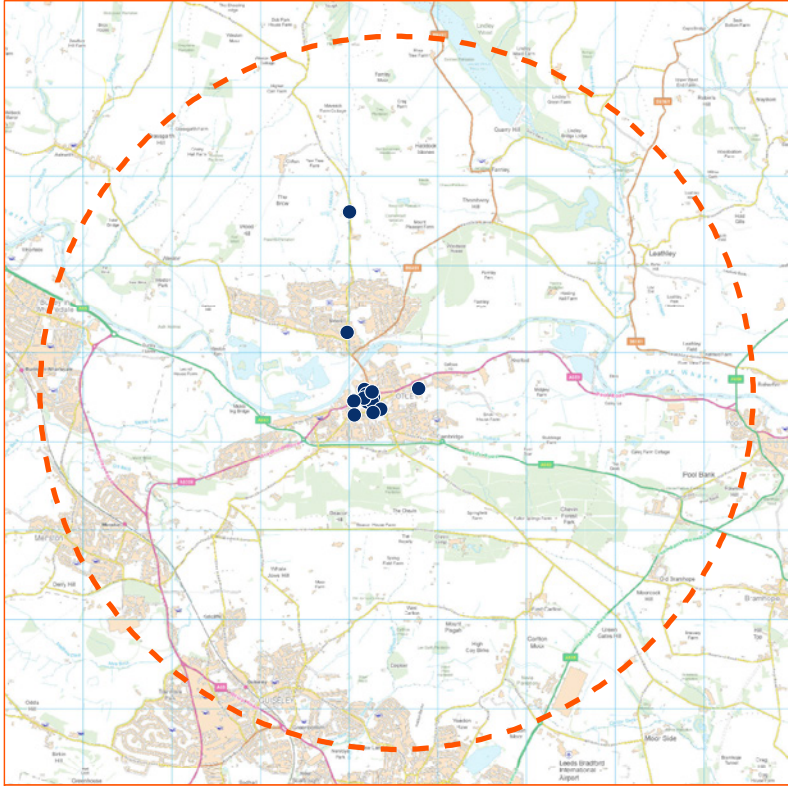

[Back to national map](#)

Core study area and location of main local food outlets in Penrith

Local supply chain into Darlington

Key

- Local food producers
- Meat/Processed meat
 - Fruit/Vegetables
 - Dairy
 - Other
 - Cereals
 - Eggs
 - Fish/Shellfish
 - Drinks
 - Preserves
 - Baked goods
- Supply chain links
- Supply chain links
 - Multistage supply chain link
- Boundaries and Landmarks
- Boundary of core study area
 - Boundary of local food supply area
 - Area of Outstanding Natural Beauty (AONB)
 - National Park
 - Settlements

[Back to national map](#)

Core study area and location of main local food outlets in Darlington

Local supply chain into Otley

Key

Local food producers

- Meat/Processed meat
- Cereals
- Dairy
- Fruit/Vegetables
- Eggs
- Fish/Shellfish
- Drinks
- Preserves
- Baked goods
- Other

- Supply chain links
- Multistage supply chain link
- Boundary of core study area
- Boundary of local food supply area
- Area of Outstanding Natural Beauty (AONB)
- National Park
- Settlements

[Back to national map](#)

Supply chain links

- Multistage supply chain link
- Boundary of core study area
- Boundary of local food supply area
- Area of Outstanding Natural Beauty (AONB)
- National Park
- Settlements

[Back to national map](#)