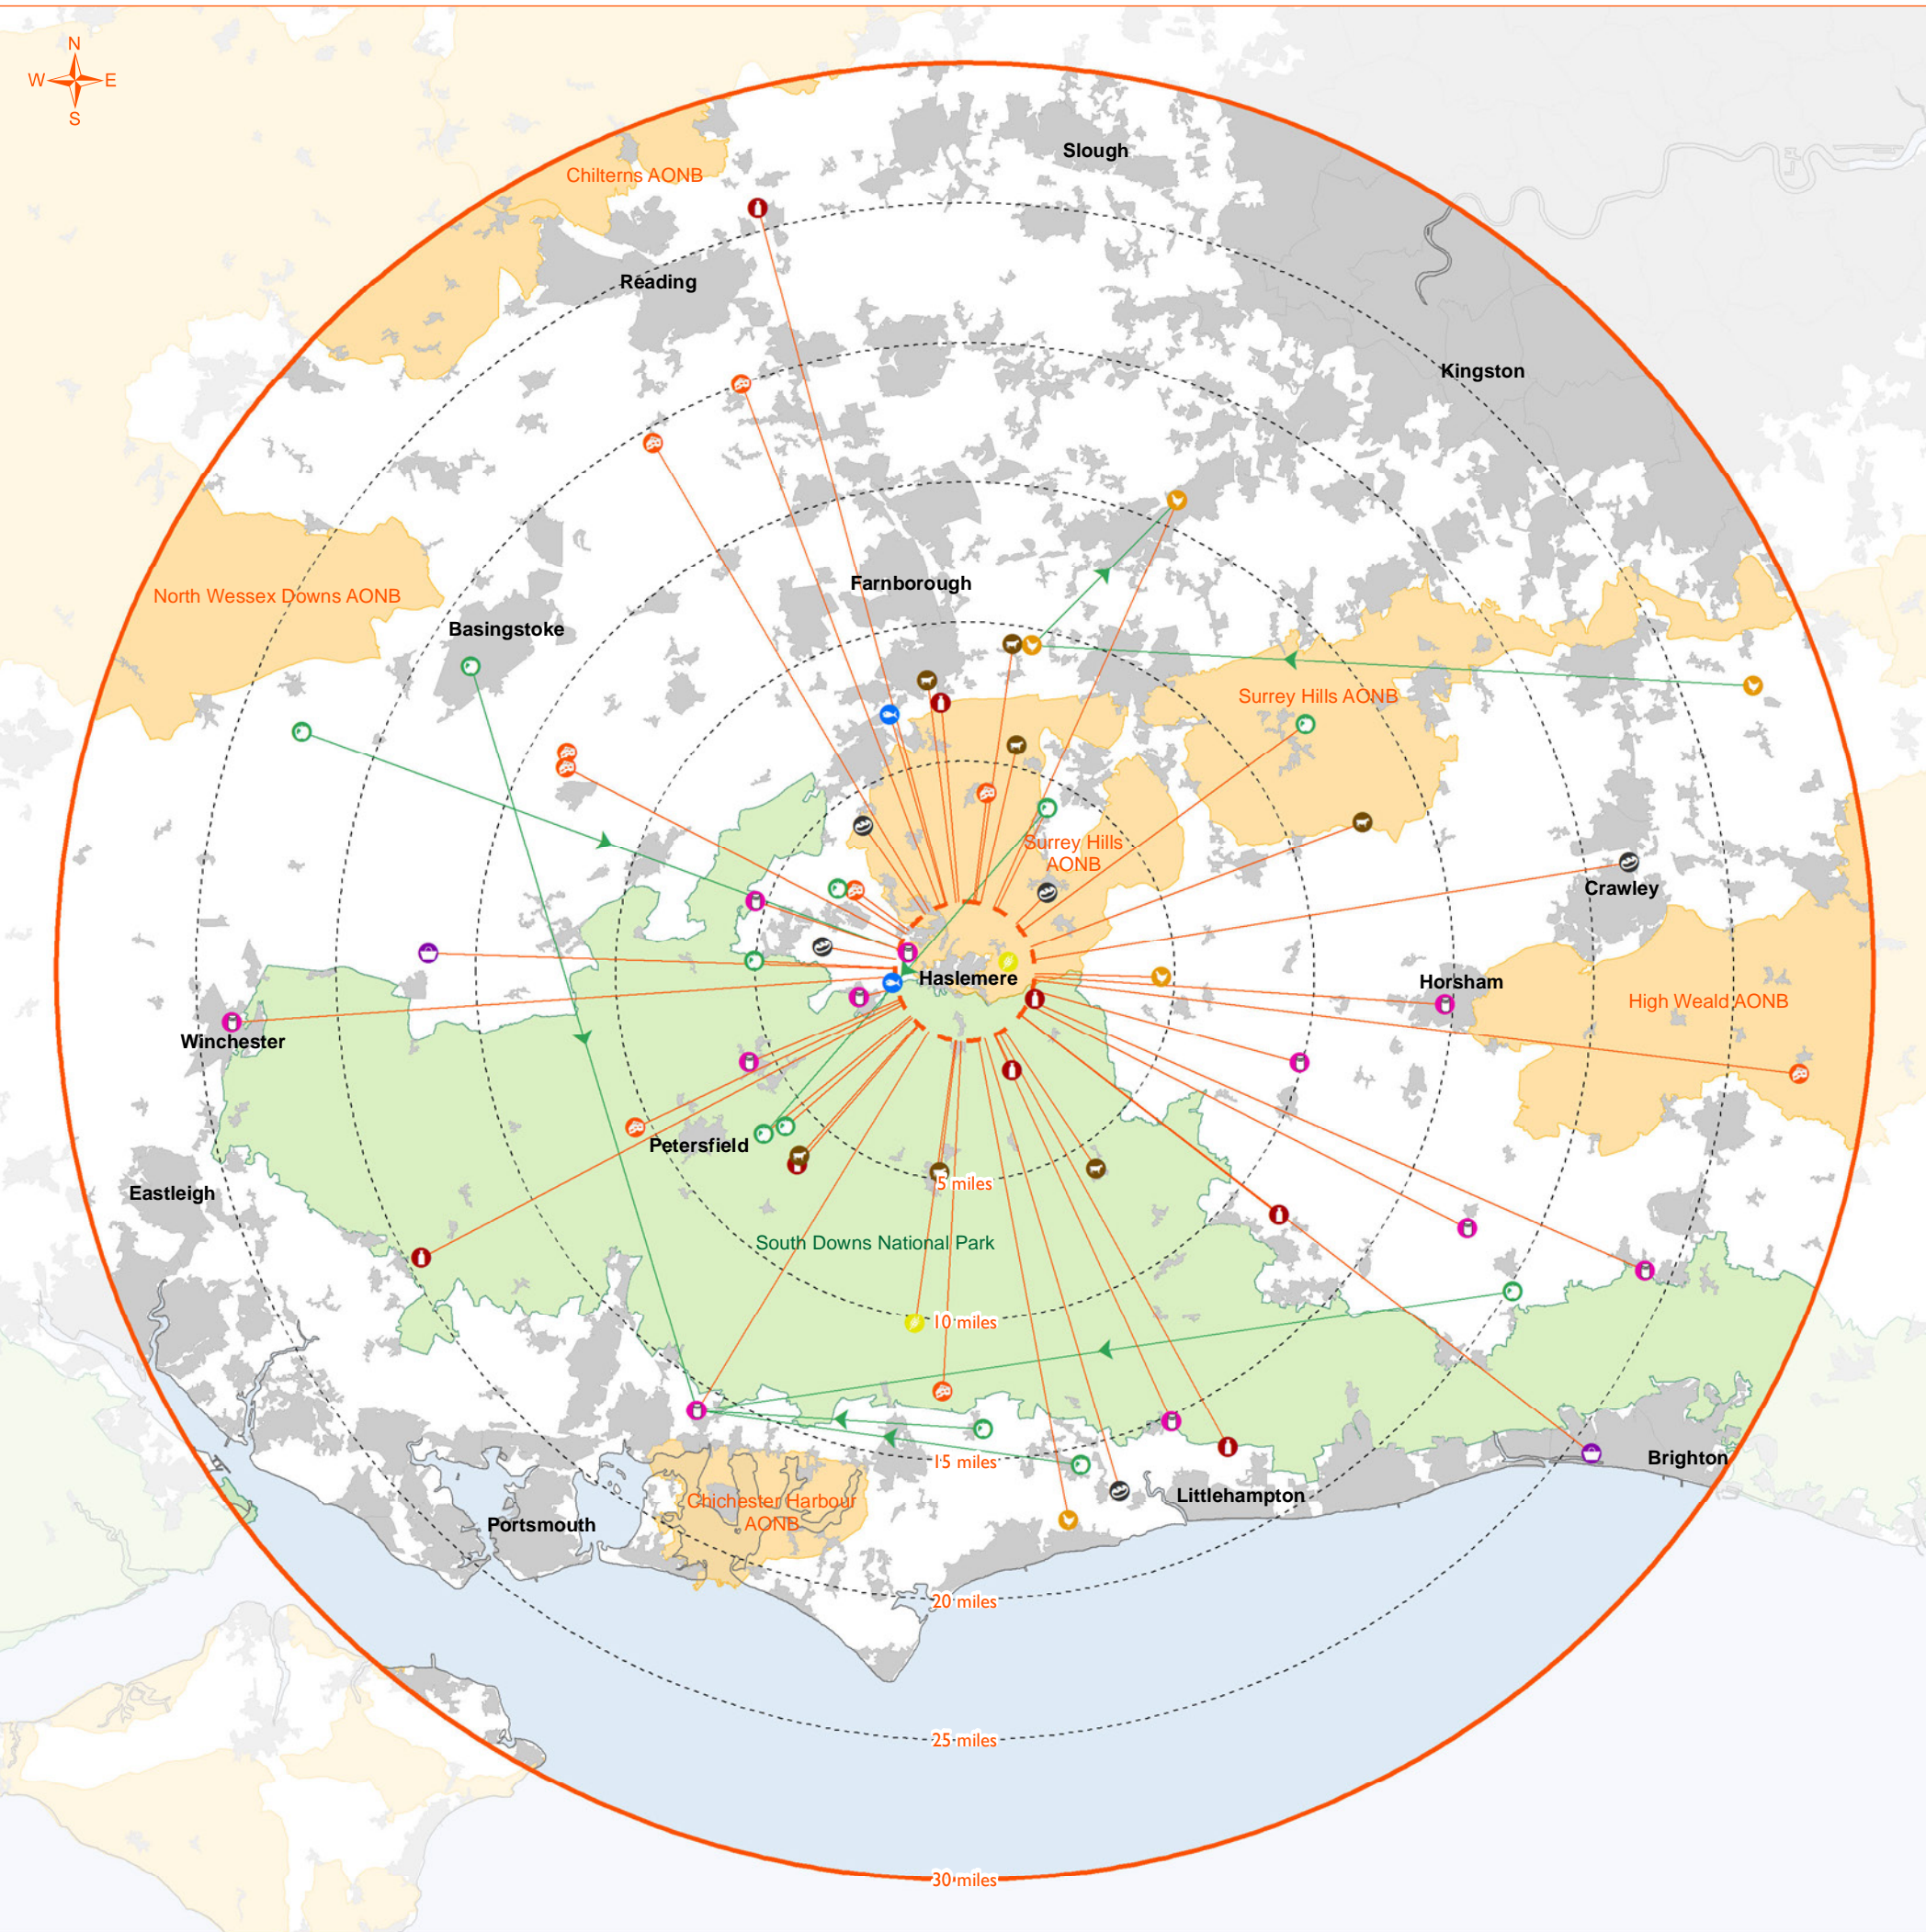

[Back to national map](#)

Core study area and location of main local food outlets in Penrith

Local supply chain into Darlington

Key

- Local food producers
- Meat/Processed meat
 - Fruit/Vegetables
 - Dairy
 - Other
 - Cereals
 - Eggs
 - Fish/Shellfish
 - Drinks
 - Preserves
 - Baked goods
- Supply chain links
- Supply chain links
 - Multistage supply chain link
- Boundaries and Landmarks
- Boundary of core study area
 - Boundary of local food supply area
 - Area of Outstanding Natural Beauty (AONB)
 - National Park
 - Settlements

Local supply chain into Faversham

Key

- Local food producers
- Meat/Processed meat
 - Dairy
 - Fruit/Vegetables
 - Eggs
 - Fish/Shellfish
 - Drinks
 - Preserves
 - Baked goods
 - Other
- Supply chain links
- Multistage supply chain link
 - Boundary of core study area
 - Boundary of local food supply area
 - Area of Outstanding Natural Beauty (AONB)
 - National Park
 - Settlements

[Back to national map](#)

Core study area and location of main local food outlets in Faversham

Local supply chain into Haslemere

Key

- Local food producers
- Meat/Processed meat
 - Cereals
 - Dairy
 - Fruit/Vegetables
 - Eggs
 - Fish/Shellfish
 - Drinks
 - Preserves
 - Baked goods
 - Other
- Supply chain links
- Multistage supply chain link
 - Boundary of core study area
 - Boundary of local food supply area
 - Area of Outstanding Natural Beauty (AONB)
 - National Park
 - Settlements