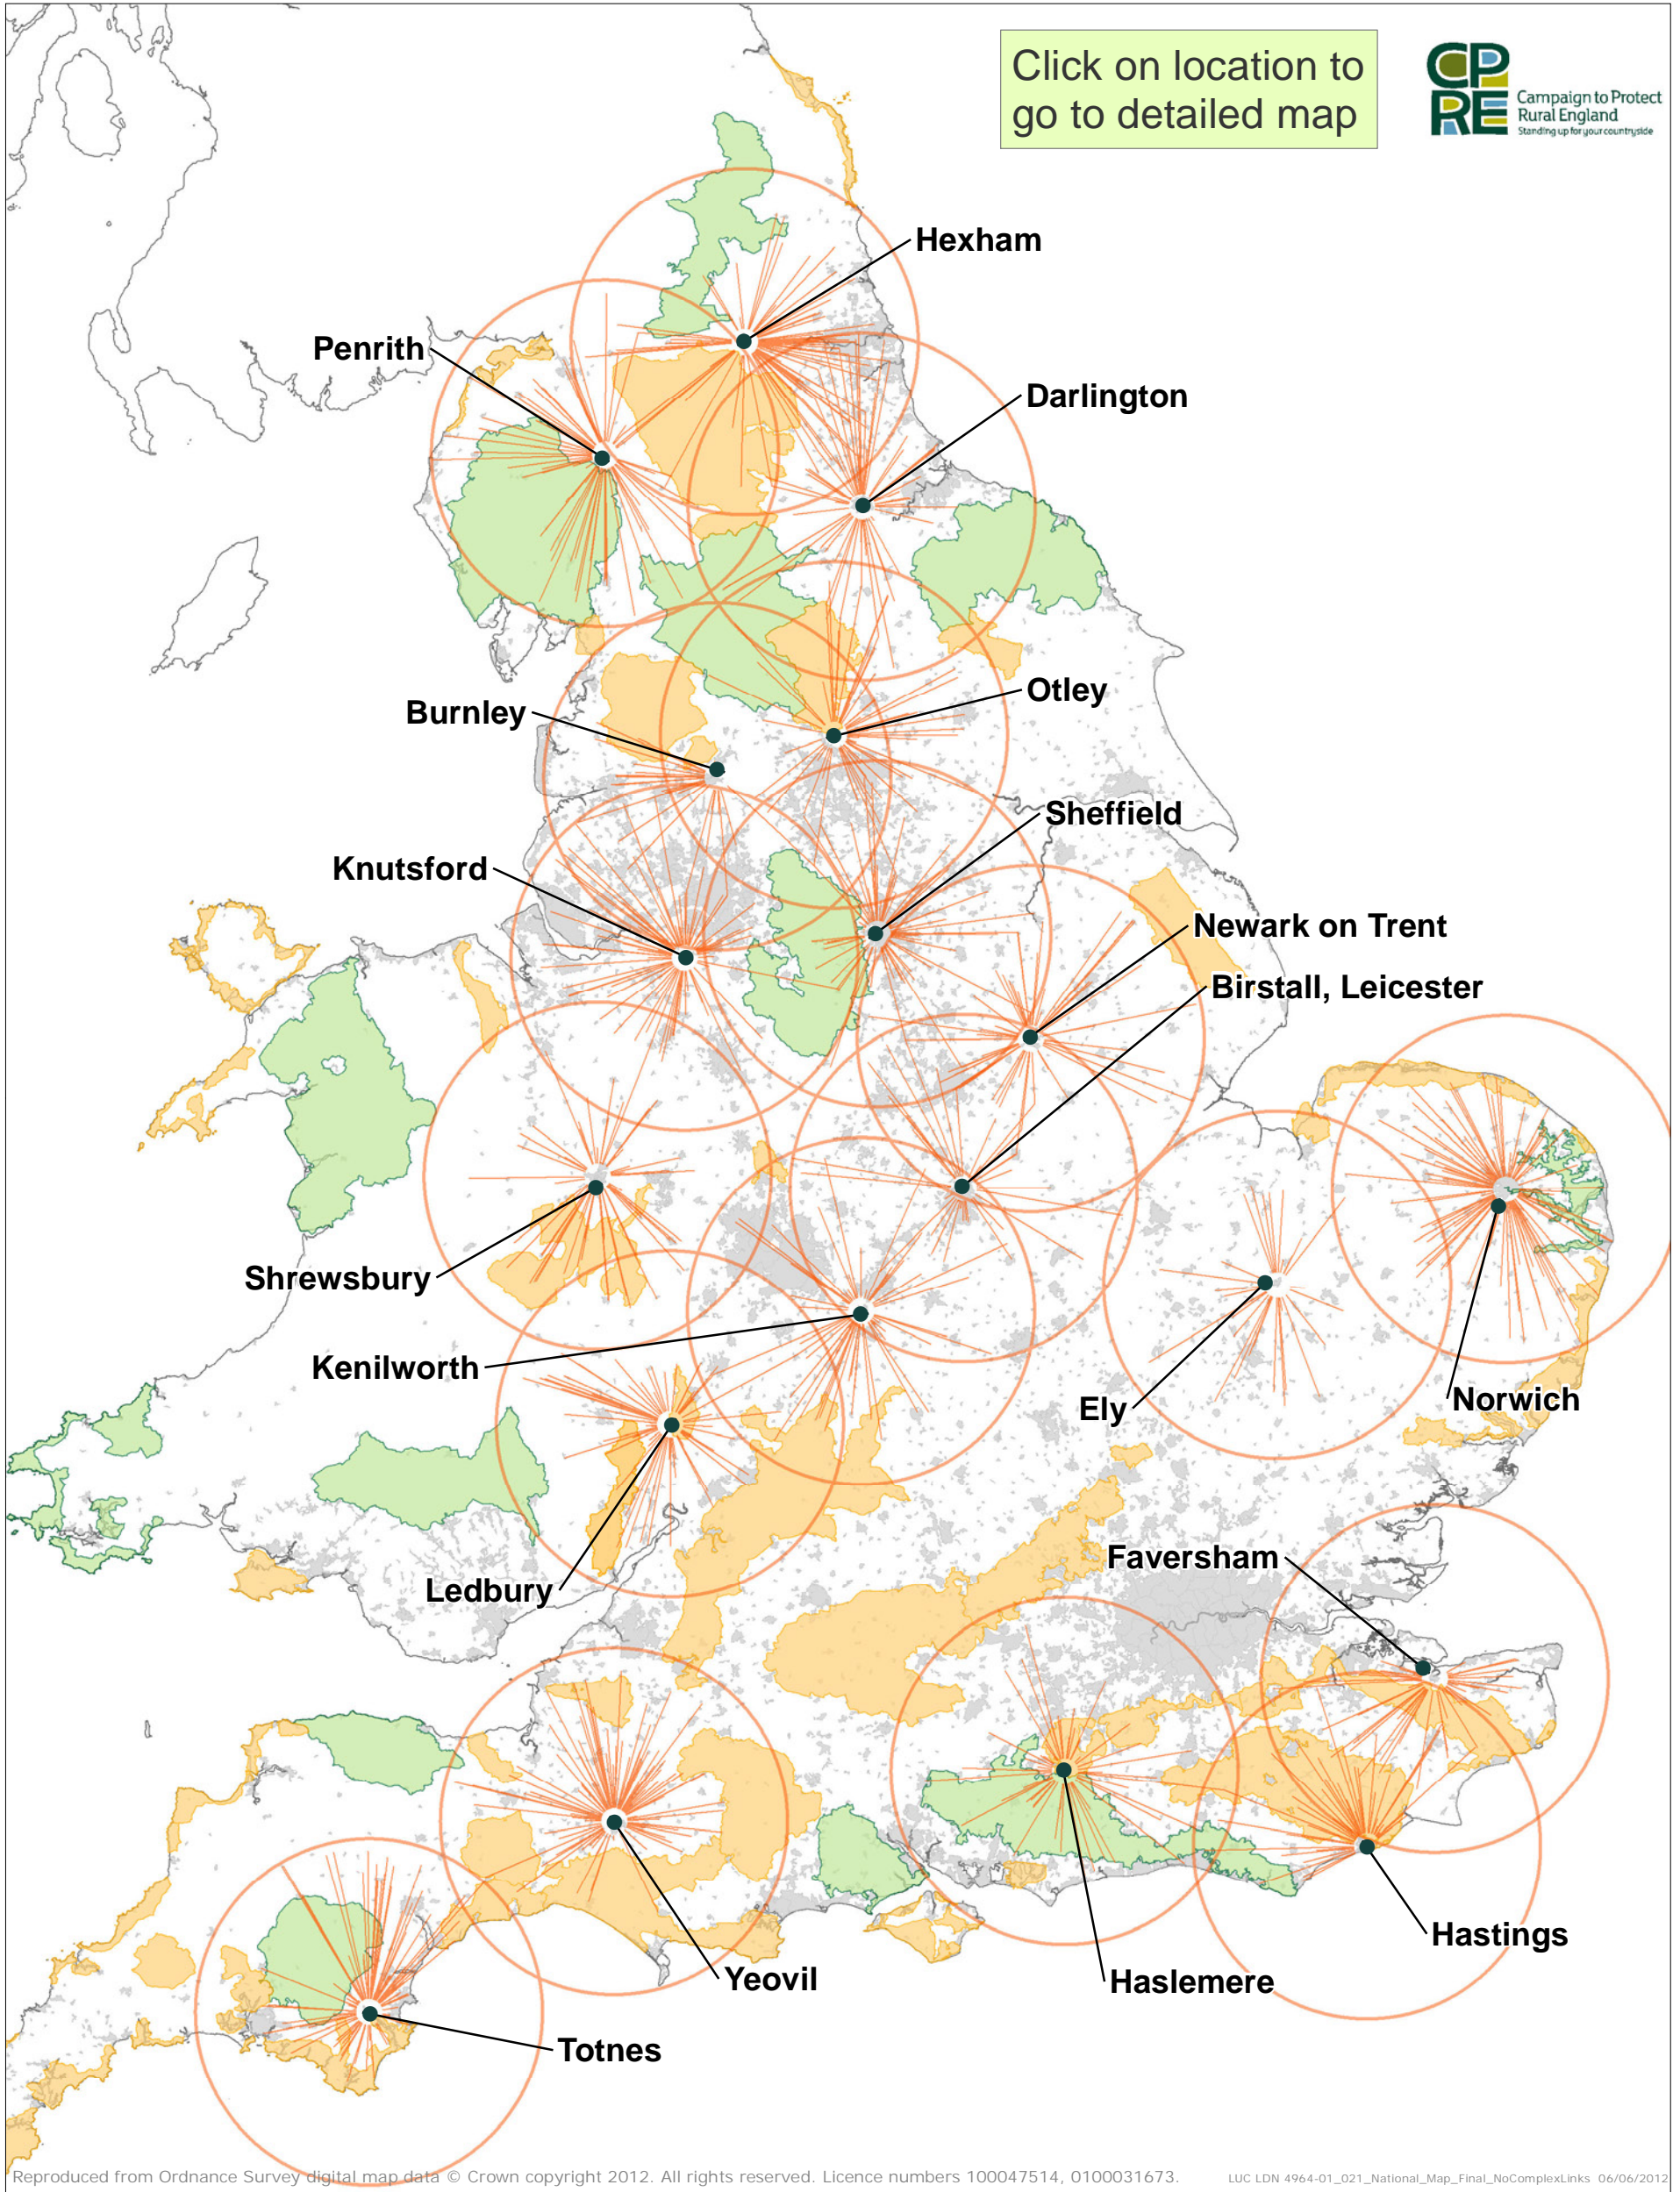

National Survey Locations & Main Links in Local Supply Chains

Click on location to go to detailed map

Reproduced from Ordnance Survey digital map data © Crown copyright 2012. All rights reserved. Licence numbers 100047514, 0100031673. LUC LDN 4964-01_021_National_Map_Final_NoComplexLinks 06/06/2012

Key

- Supply chain links
- Boundary of local food supply area
- Area of Outstanding Natural Beauty (AONB)
- National Park
- Settlements

Map Scale @ A3: 1:2,000,000

Local supply chain into Hexham

Key

Local food producers

- Meat/Processed meat
- Cereals
- Dairy
- Fruit/Vegetables
- Eggs
- Fish/Shellfish
- Drinks
- Preserves
- Baked goods
- Other

Supply chain links

Multistage supply chain link

Boundary of core study area

Boundary of local food supply area

[Back to national map](#)

Core study area and location of main local food outlets in Penrith

Local supply chain into Darlington

Key

- Local food producers
- Meat/Processed meat
 - Fruit/Vegetables
 - Dairy
 - Other
 - Cereals
 - Eggs
 - Fish/Shellfish
 - Drinks
 - Preserves
 - Baked goods
- Supply chain links
- Supply chain links
 - Multistage supply chain link
- Boundaries and Landmarks
- Boundary of core study area
 - Boundary of local food supply area
 - Area of Outstanding Natural Beauty (AONB)
 - National Park
 - Settlements